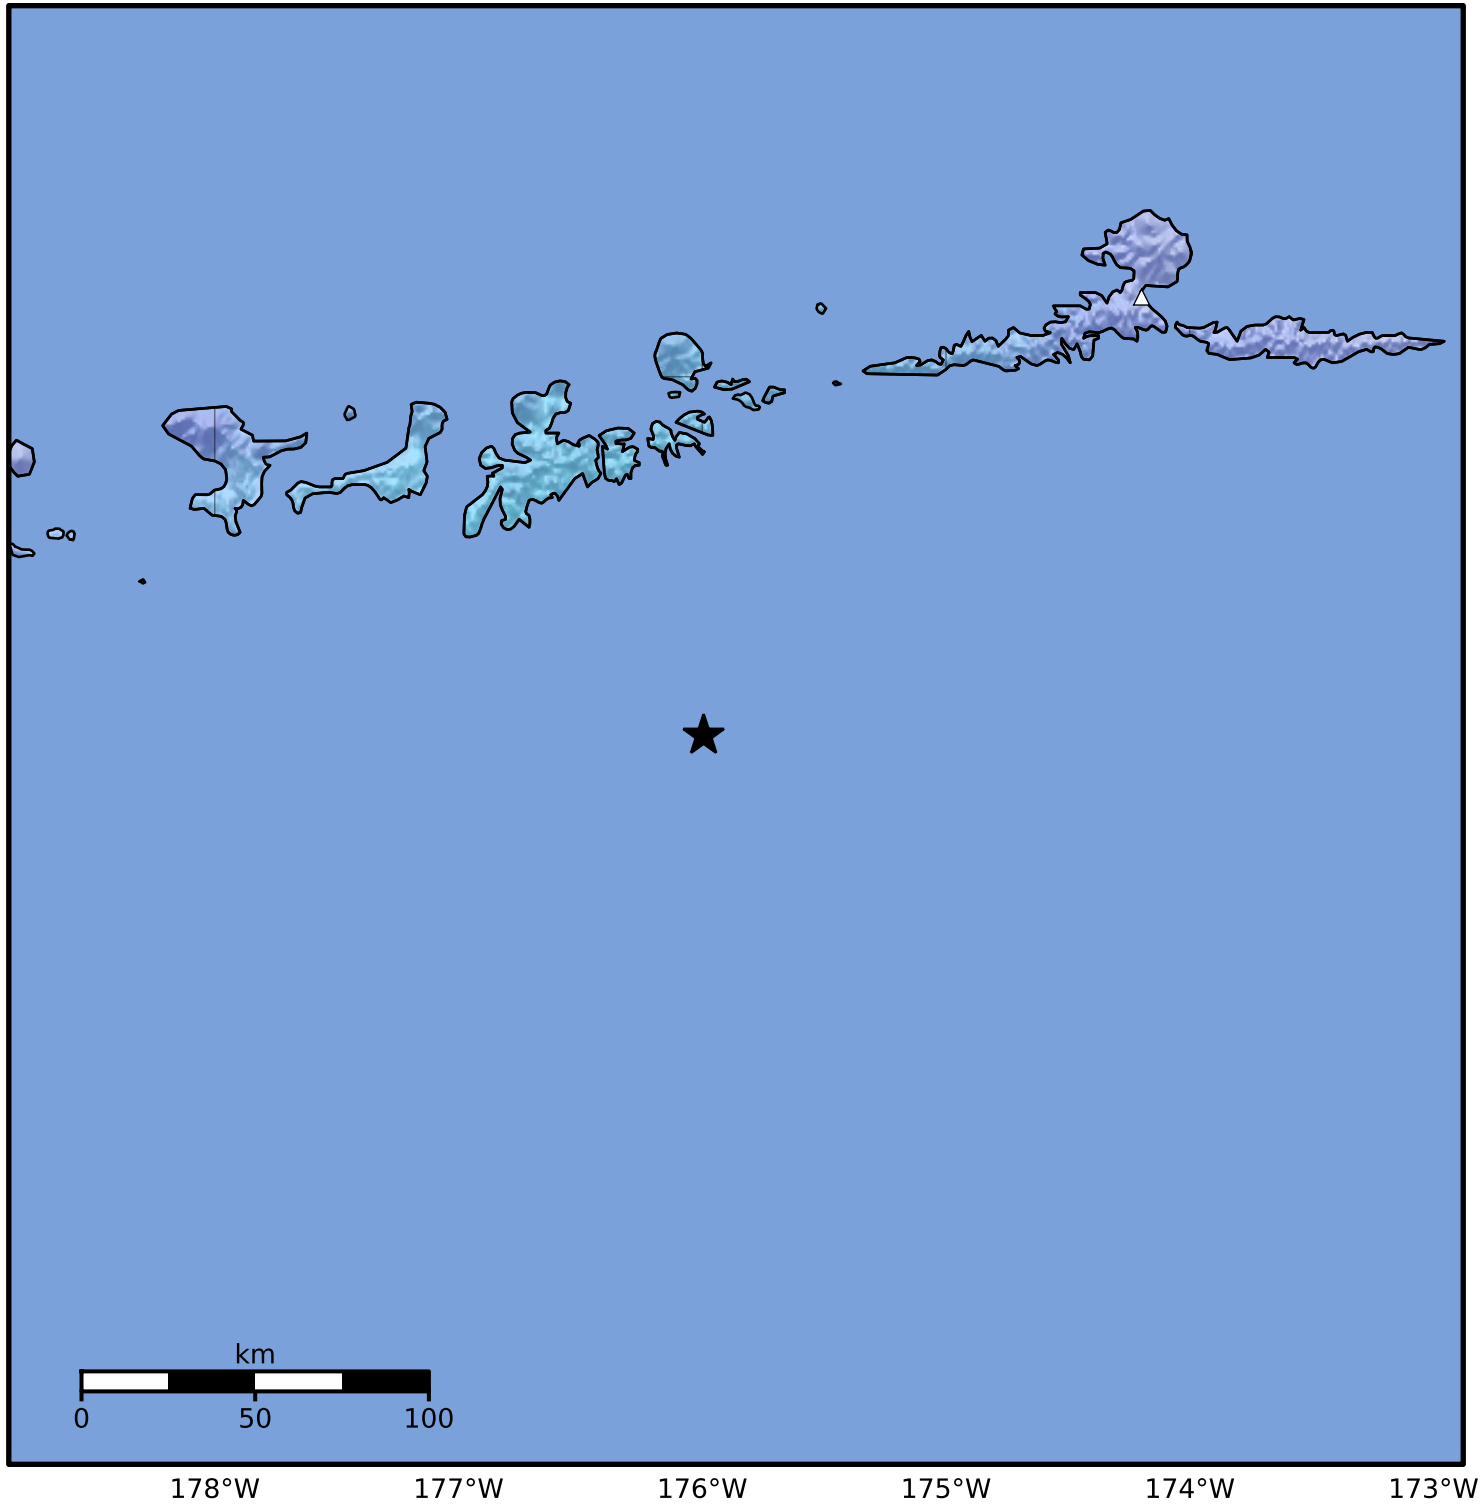

Macroseismic Intensity Map Alaska Earthquake Center
 ShakeMap: 99 km (61 miles) SSE of Adak
 Mar 21, 2025 15:03:22 UTC M5.0 N51.08 W175.99 Depth: 14.8km ID:ak0253ojxy8q

SHAKING	Not felt	Weak	Light	Moderate	Strong	Very strong	Severe	Violent	Extreme
DAMAGE	None	None	None	Very light	Light	Moderate	Moderate/heavy	Heavy	Very heavy
PGA(%g)	<0.0464	0.297	2.76	6.2	11.5	21.5	40.1	74.7	>139
PGV(cm/s)	<0.0215	0.135	1.41	4.65	9.64	20	41.4	85.8	>178
INTENSITY	I	II-III	IV	V	VI	VII	VIII	IX	X+

Scale based on Worden et al. (2012) Version 4: Processed 2025-03-21T16:07:33Z
 △ Seismic Instrument ○ Reported Intensity ★ Epicenter