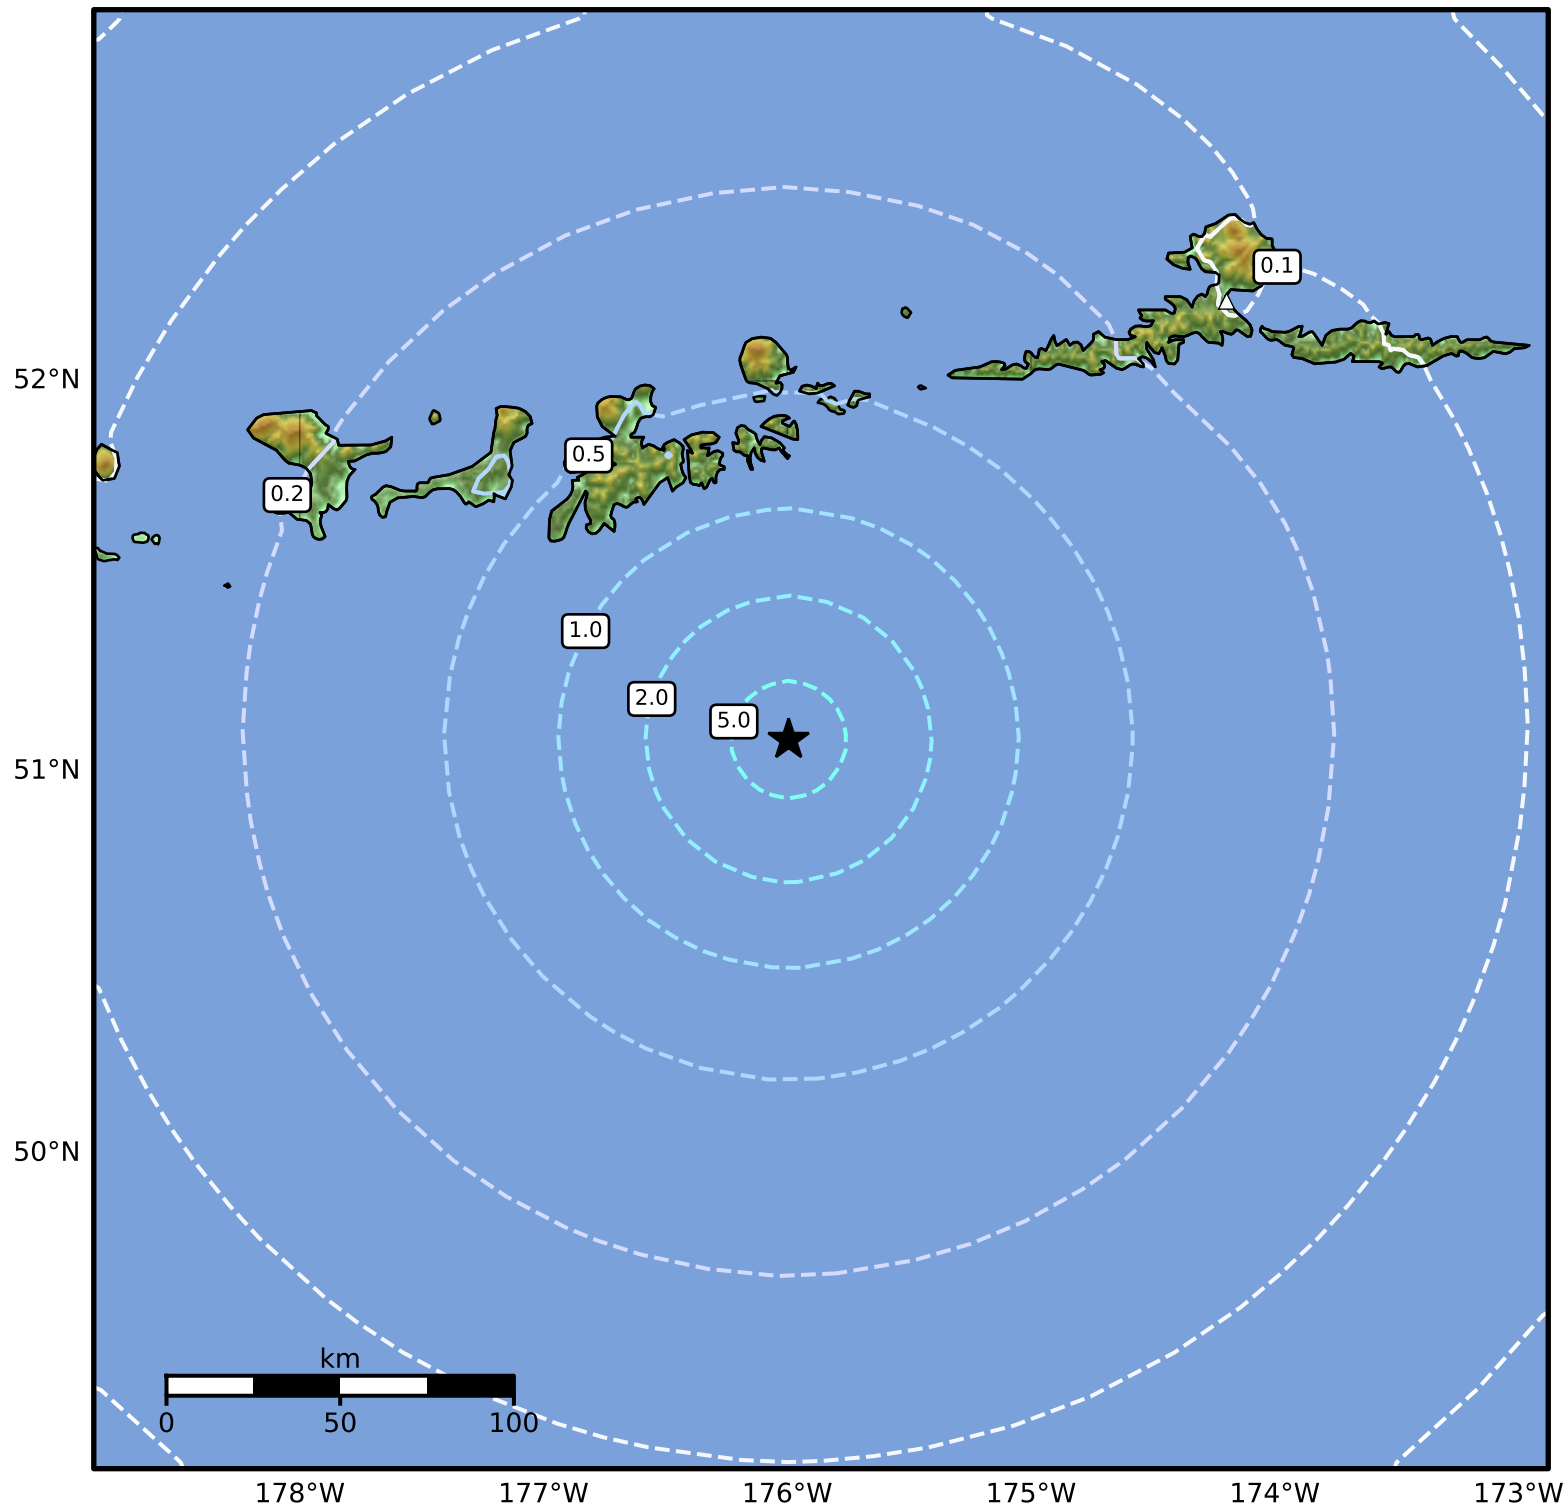

0.3 Second Peak Spectral Acceleration Map Alaska Earthquake Center  
 ShakeMap: 99 km (61 miles) SSE of Adak  
 Mar 21, 2025 15:03:22 UTC M5.0 N51.08 W175.99 Depth: 14.8km ID:ak0253ojxy8q

SA(0.3) (%g)	0.1	0.2	0.5	1	2	5	10	20	50	100	200
--------------	-----	-----	-----	---	---	---	----	----	----	-----	-----

Scale based on Worden et al. (2012)

△ Seismic Instrument ○ Reported Intensity

★ Epicenter

Version 4: Processed 2025-03-21T16:07:33Z