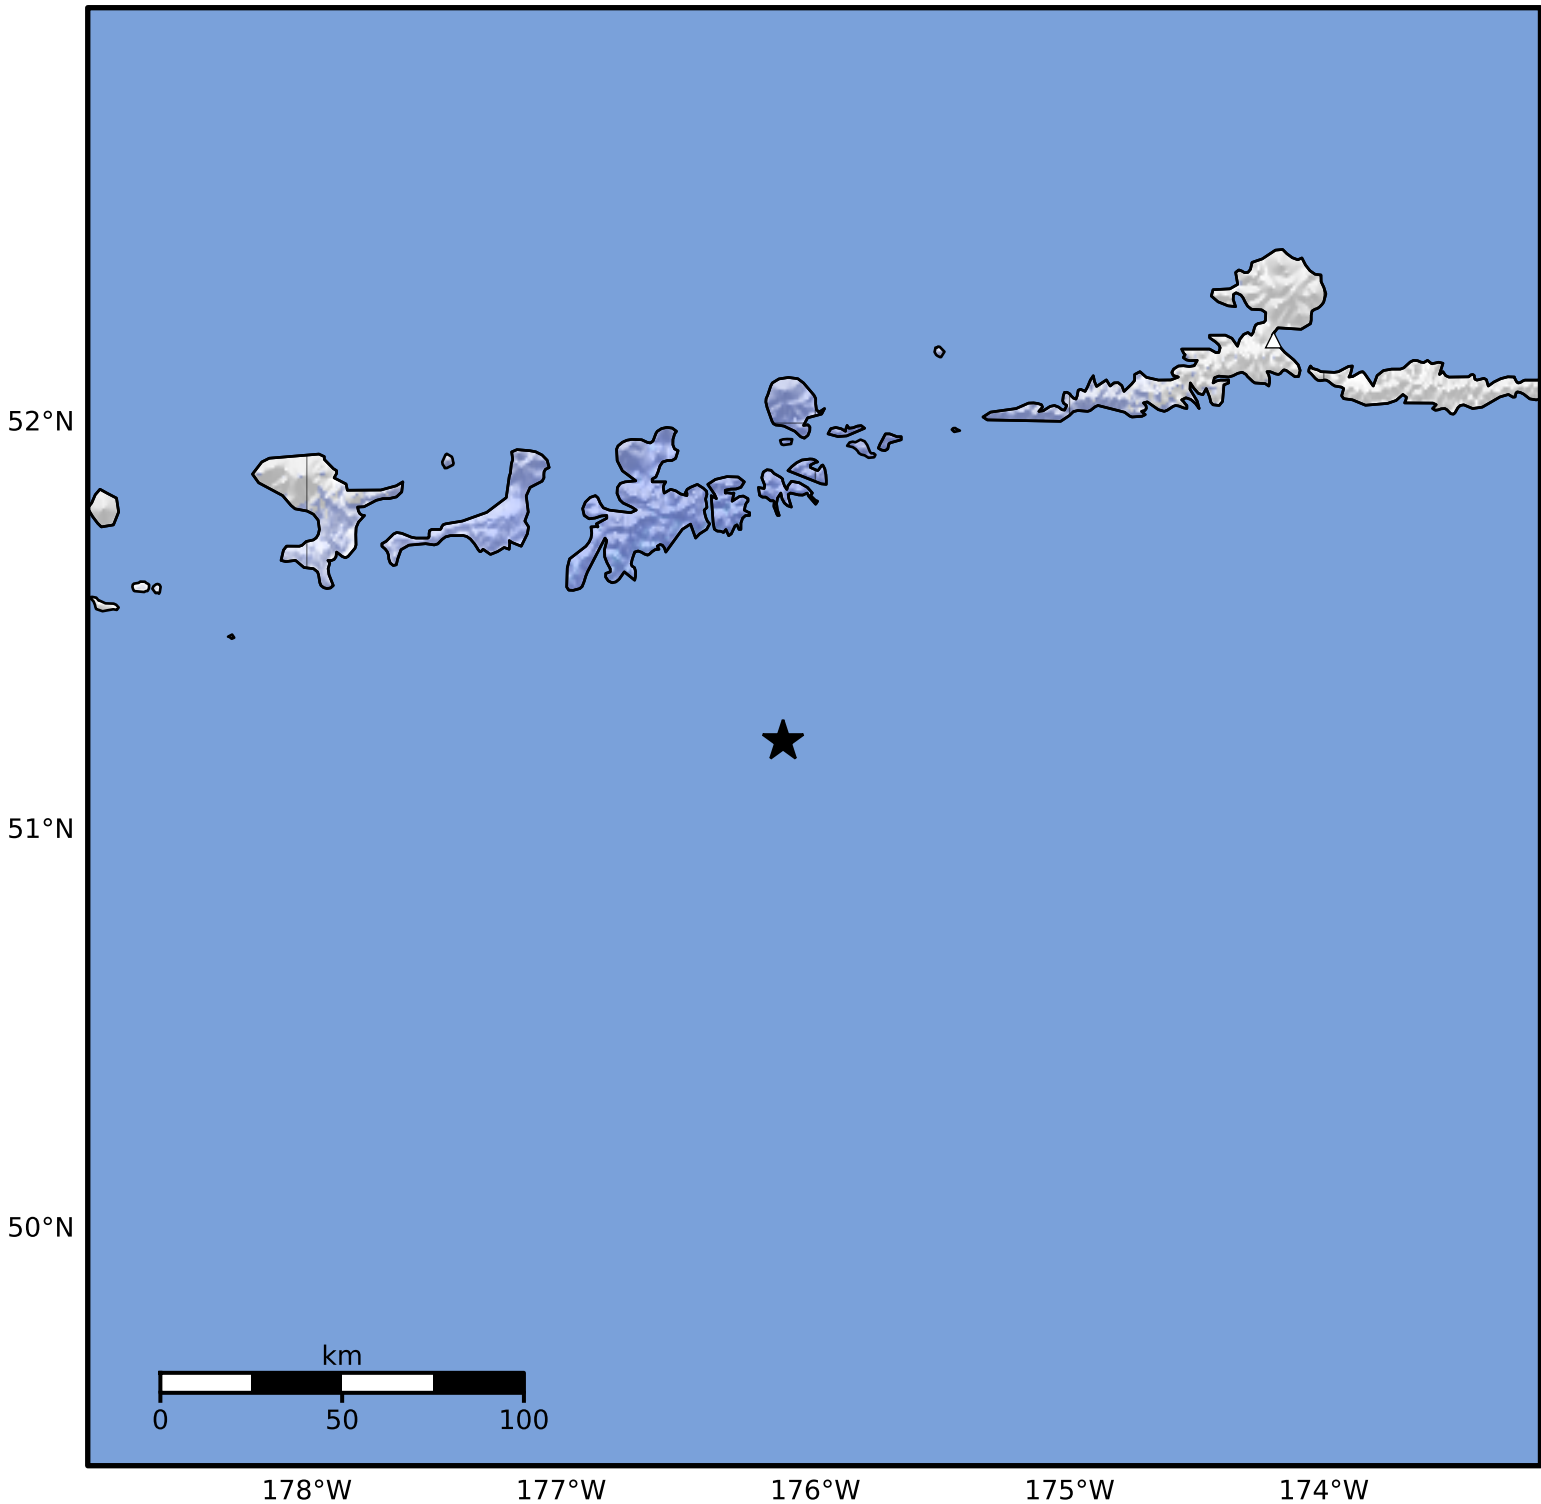

Macroseismic Intensity Map Alaska Earthquake Center
 ShakeMap: 81 km (50 miles) SSE of Adak
 Mar 21, 2025 15:12:38 UTC M4.1 N51.22 W176.13 Depth: 29.7km ID:ak0253ojzx95

SHAKING	Not felt	Weak	Light	Moderate	Strong	Very strong	Severe	Violent	Extreme
DAMAGE	None	None	None	Very light	Light	Moderate	Moderate/heavy	Heavy	Very heavy
PGA(%g)	<0.0464	0.297	2.76	6.2	11.5	21.5	40.1	74.7	>139
PGV(cm/s)	<0.0215	0.135	1.41	4.65	9.64	20	41.4	85.8	>178
INTENSITY	I	II-III	IV	V	VI	VII	VIII	IX	X+

Scale based on Worden et al. (2012)

Version 2: Processed 2025-03-21T16:17:40Z

△ Seismic Instrument ○ Reported Intensity

★ Epicenter