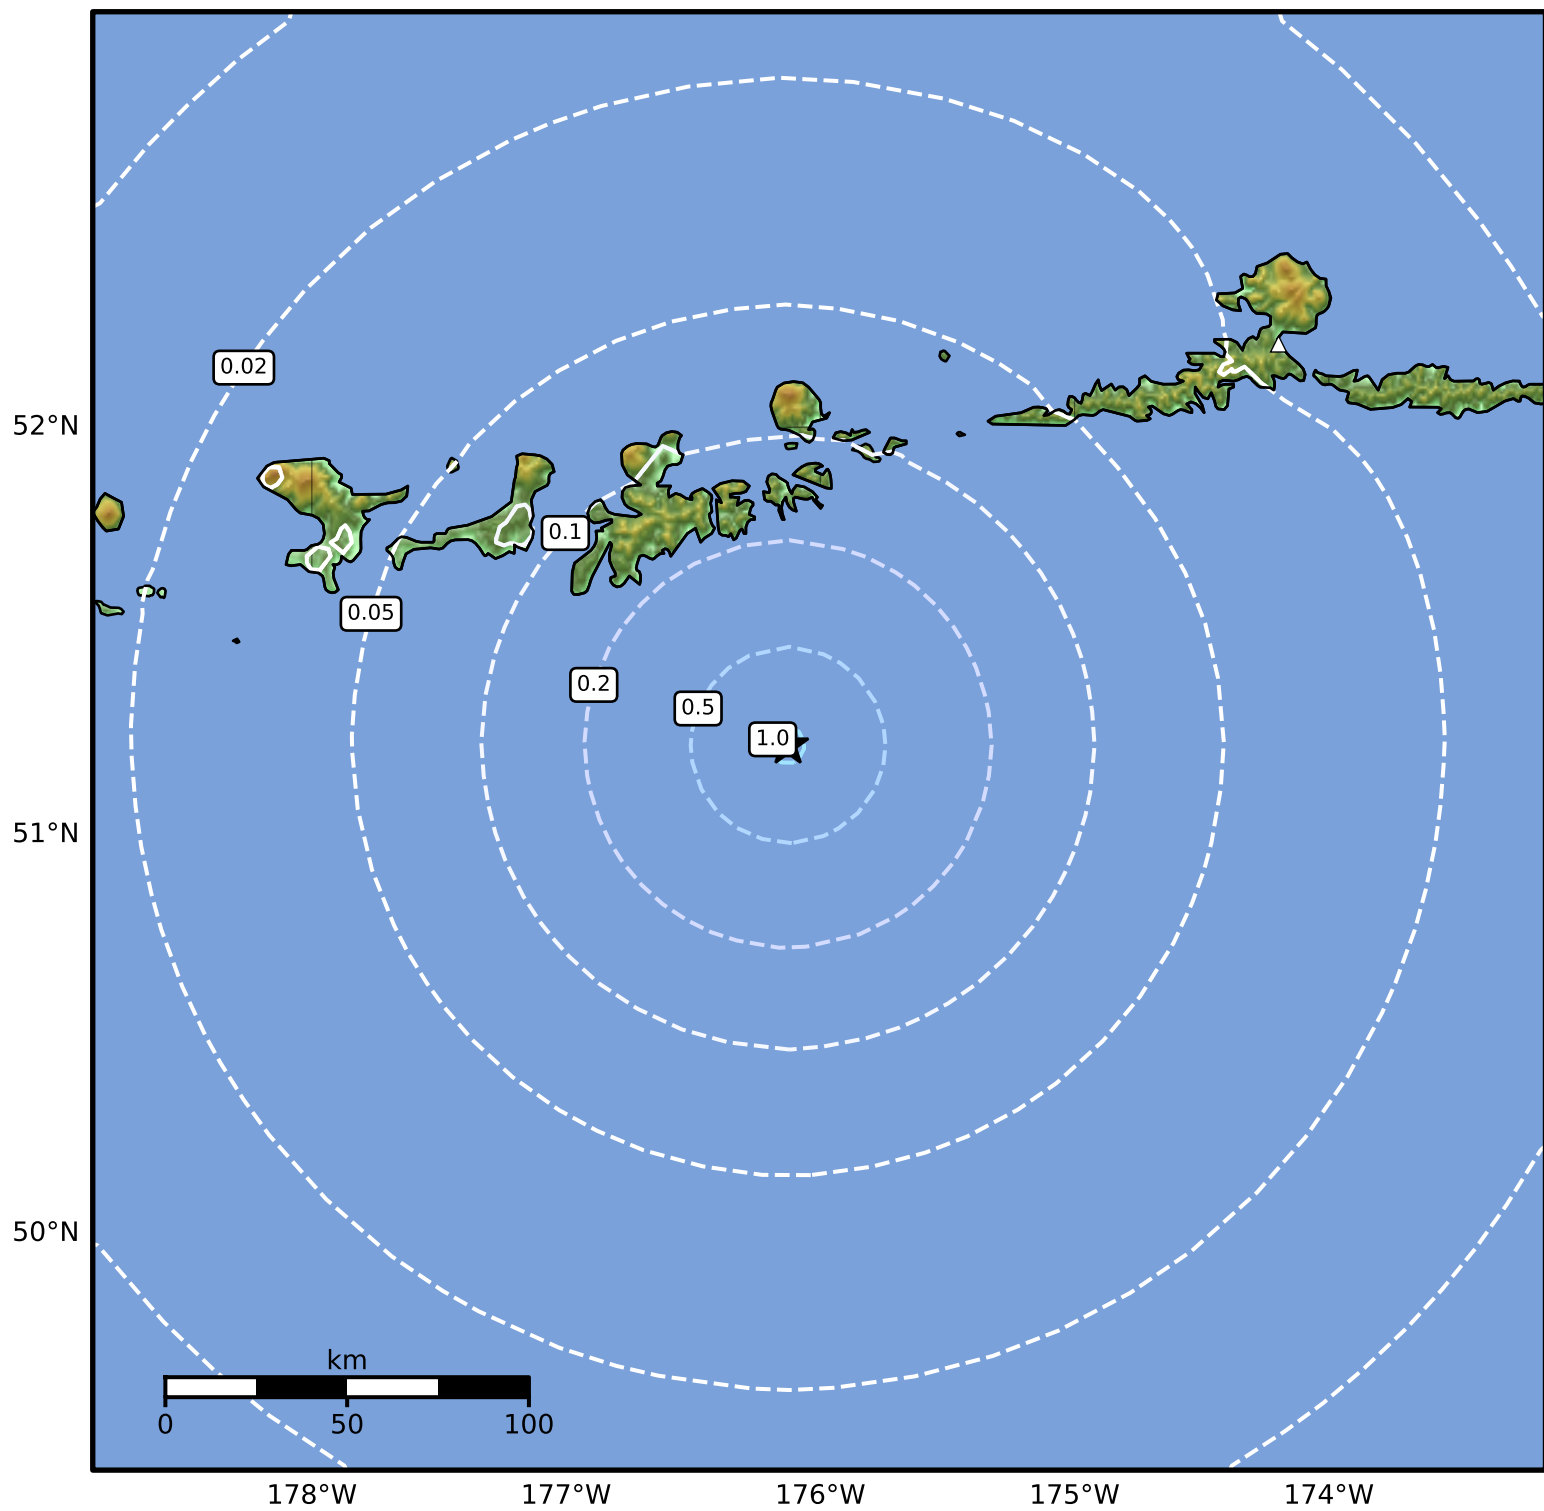

0.3 Second Peak Spectral Acceleration Map Alaska Earthquake Center
 ShakeMap: 81 km (50 miles) SSE of Adak
 Mar 21, 2025 15:12:38 UTC M4.1 N51.22 W176.13 Depth: 29.7km ID:ak0253ojzx95

SA(0.3) (%g)	0.1	0.2	0.5	1	2	5	10	20	50	100	200
---------------------	------------	------------	------------	----------	----------	----------	-----------	-----------	-----------	------------	------------

Scale based on Worden et al. (2012)

Version 2: Processed 2025-03-21T16:17:40Z

△ Seismic Instrument ○ Reported Intensity

★ Epicenter