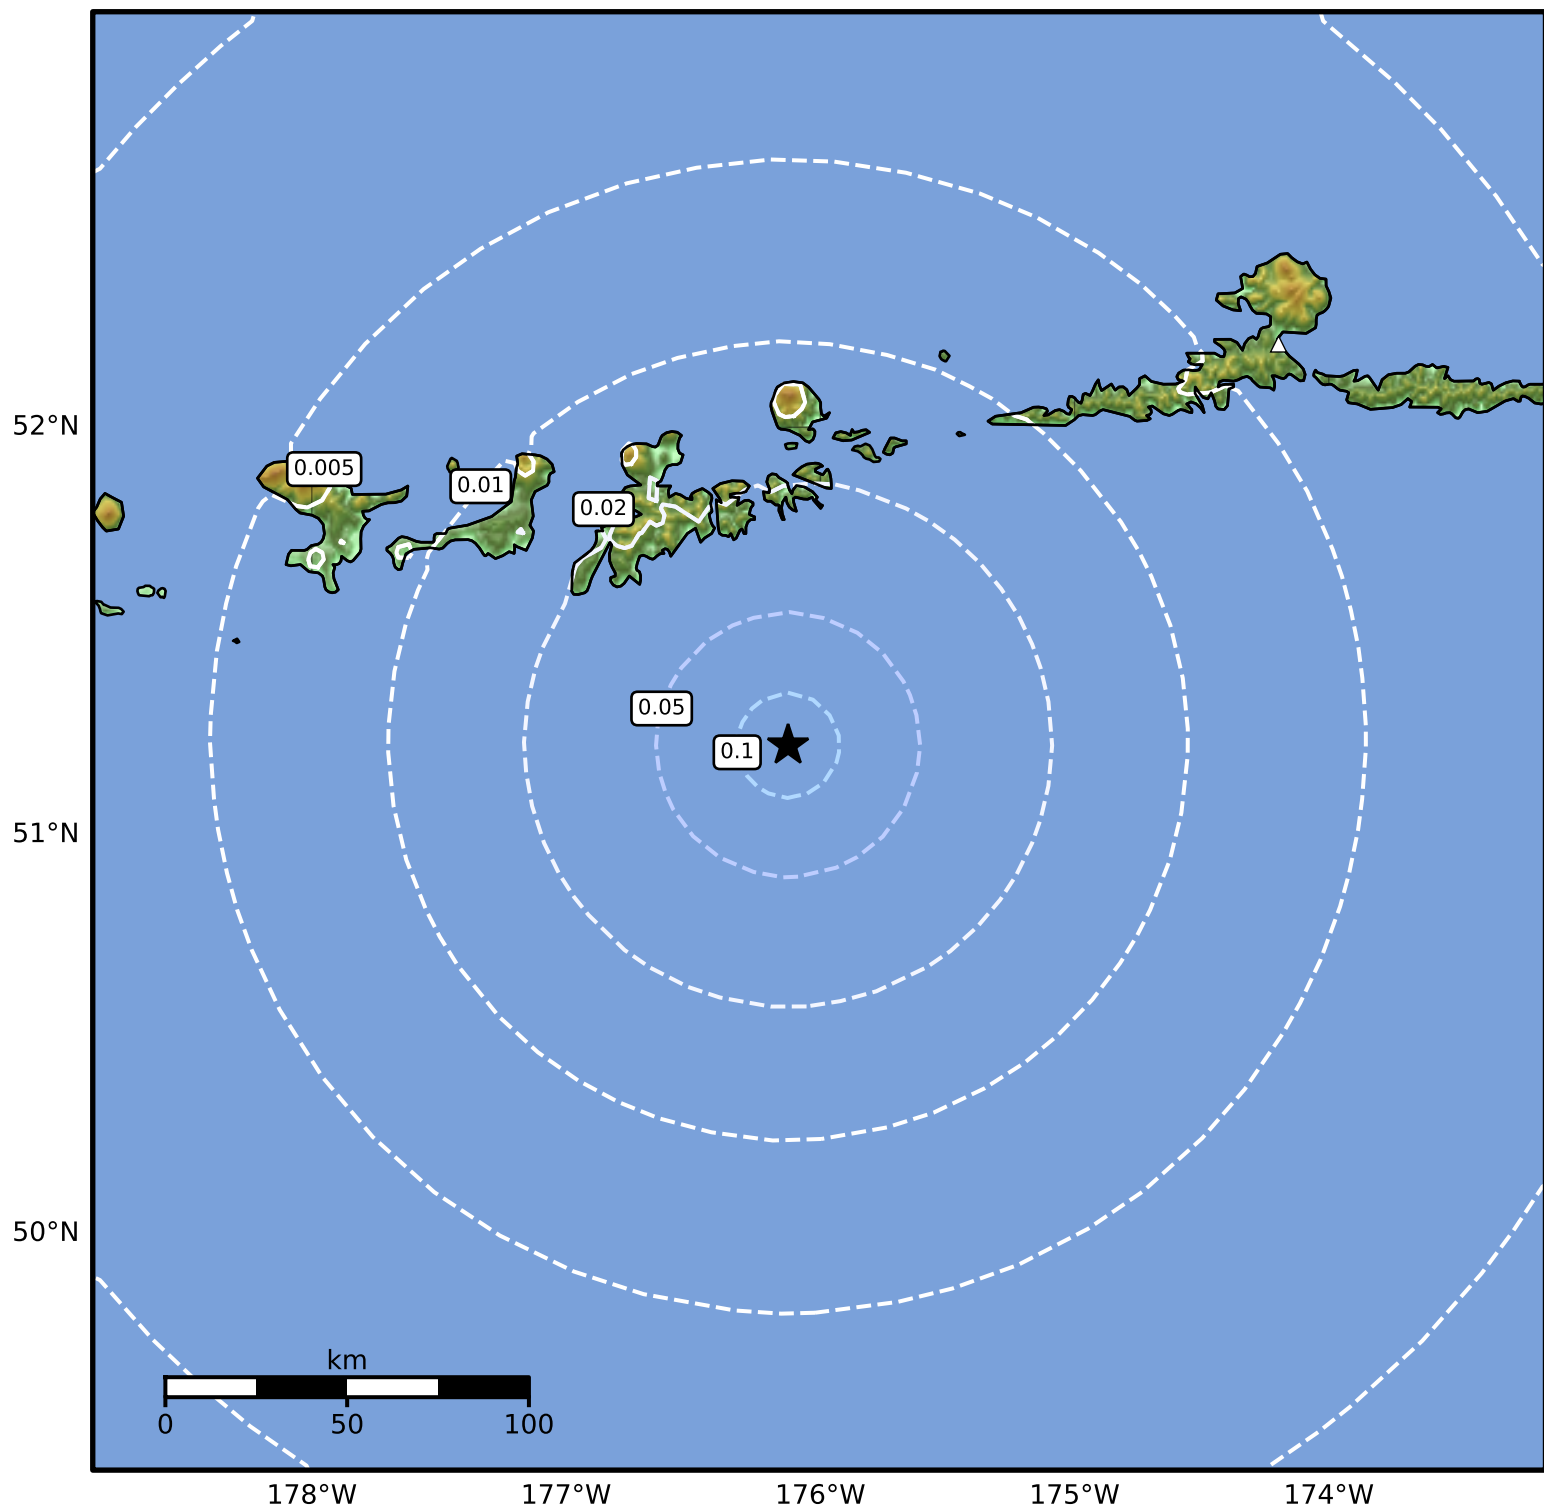

1.0 Second Peak Spectral Acceleration Map Alaska Earthquake Center
 ShakeMap: 81 km (50 miles) SSE of Adak
 Mar 21, 2025 15:12:38 UTC M4.1 N51.22 W176.13 Depth: 29.7km ID:ak0253ojzx95

SA(1.0) (%g)	0.1	0.2	0.5	1	2	5	10	20	50	100	200
--------------	-----	-----	-----	---	---	---	----	----	----	-----	-----

Scale based on Worden et al. (2012)

Version 2: Processed 2025-03-21T16:17:40Z

△ Seismic Instrument ○ Reported Intensity

★ Epicenter