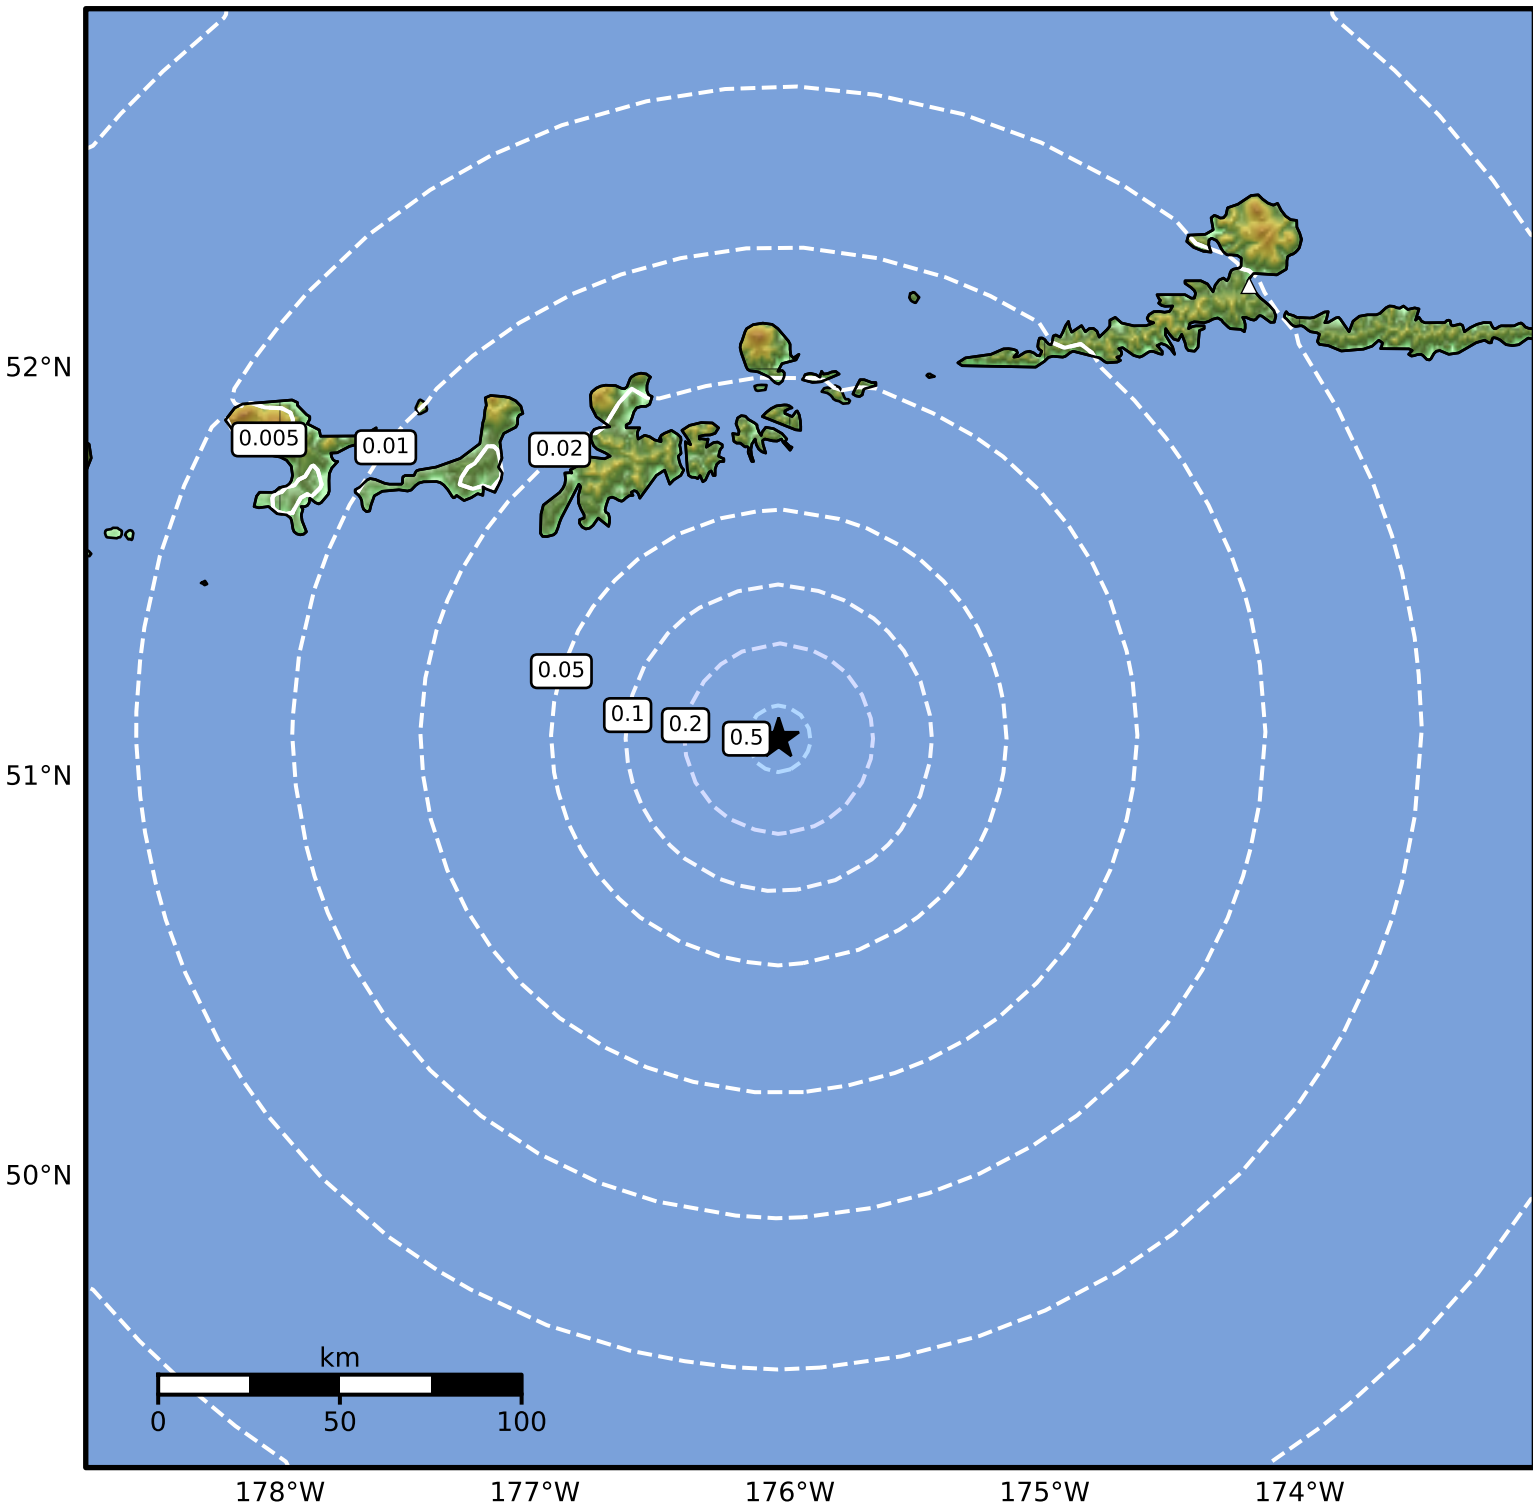

0.3 Second Peak Spectral Acceleration Map Alaska Earthquake Center
 ShakeMap: 96 km (60 miles) SSE of Adak
 Mar 21, 2025 15:24:27 UTC M3.6 N51.10 W176.04 Depth: 16.9km ID:ak0253ok2h3b

SA(0.3) (%g)	0.1	0.2	0.5	1	2	5	10	20	50	100	200
---------------------	------------	------------	------------	----------	----------	----------	-----------	-----------	-----------	------------	------------

Scale based on Worden et al. (2012)

Version 2: Processed 2025-03-21T16:22:46Z

△ Seismic Instrument ○ Reported Intensity

★ Epicenter