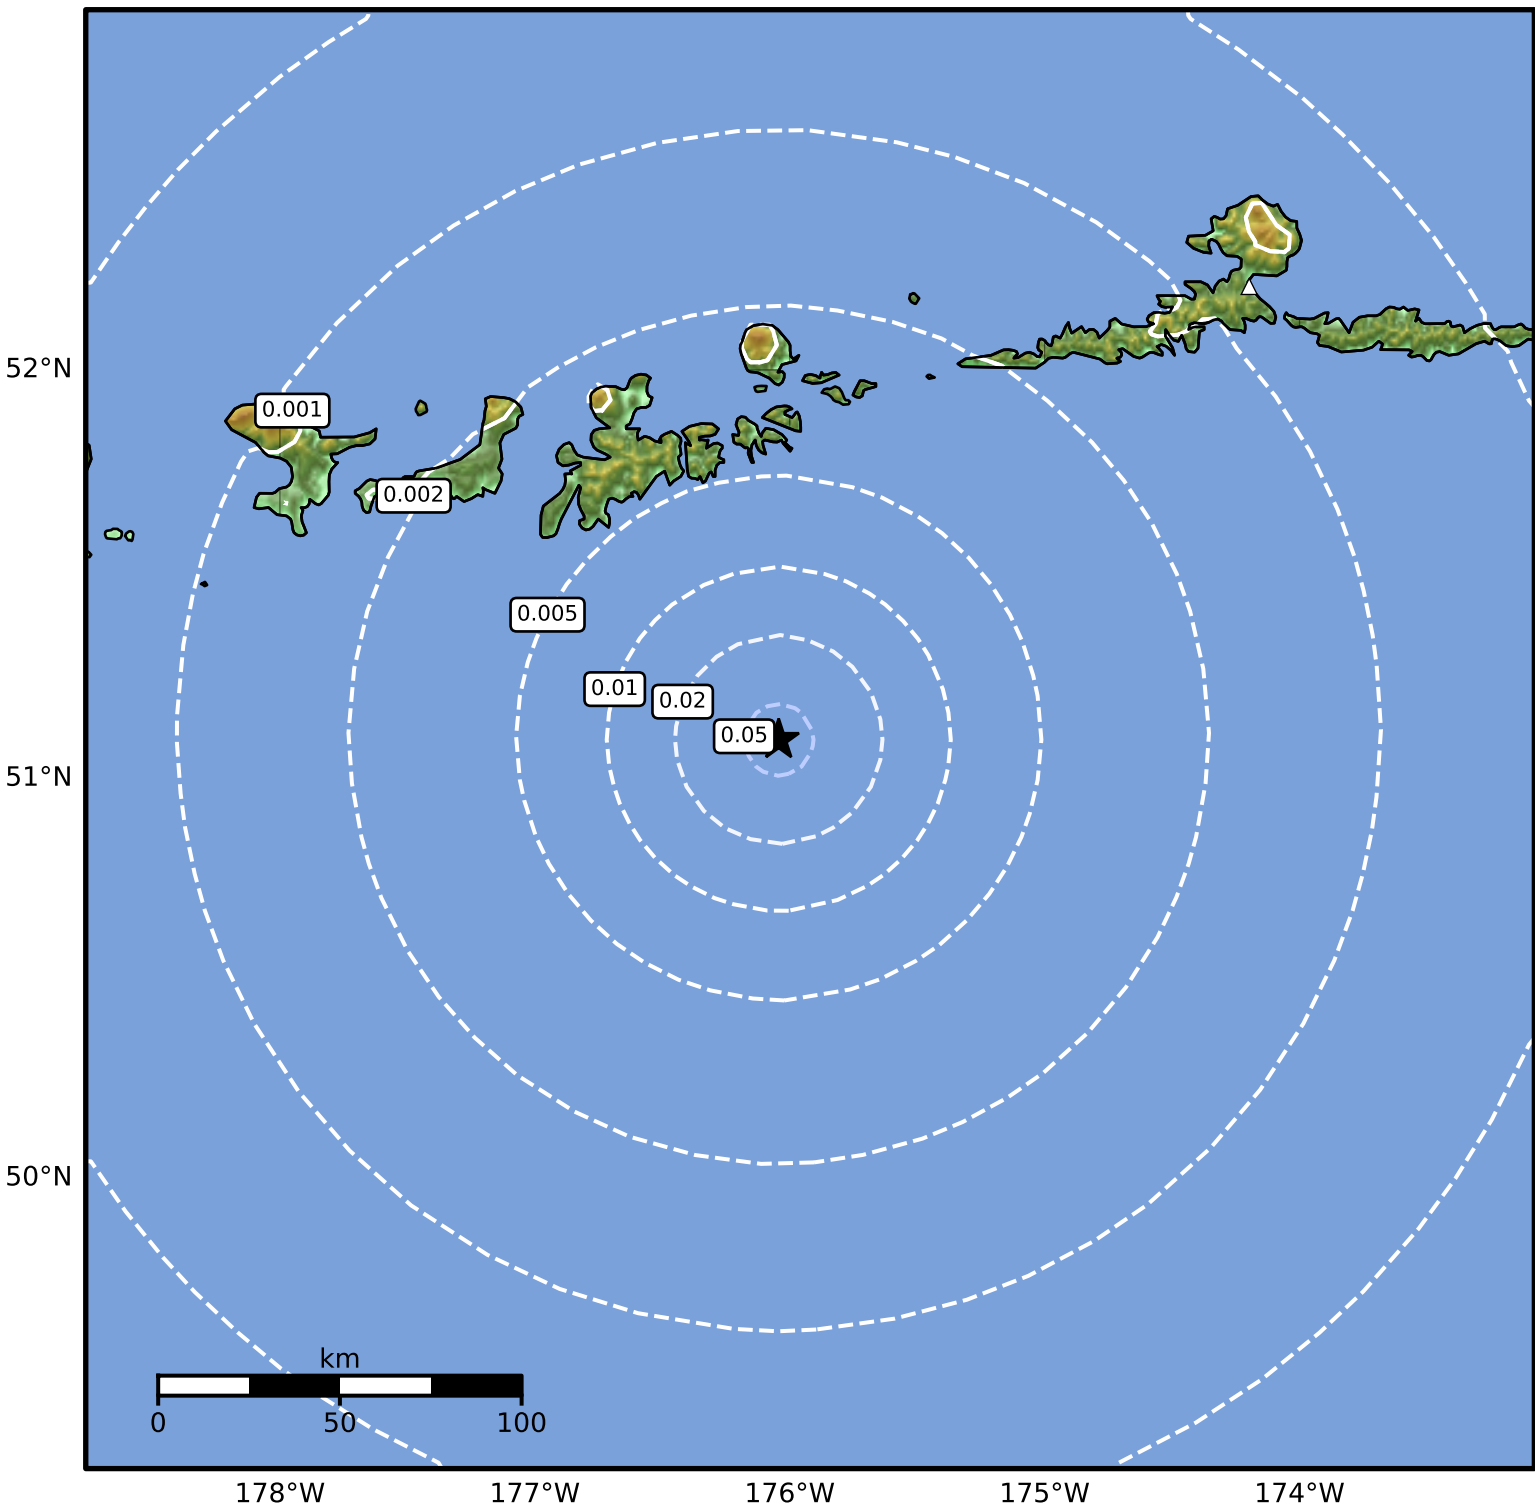

1.0 Second Peak Spectral Acceleration Map Alaska Earthquake Center
ShakeMap: 96 km (60 miles) SSE of Adak
Mar 21, 2025 15:24:27 UTC M3.6 N51.10 W176.04 Depth: 16.9km ID:ak0253ok2h3b

SA(1.0) (%g)	0.1	0.2	0.5	1	2	5	10	20	50	100	200
--------------	-----	-----	-----	---	---	---	----	----	----	-----	-----

Scale based on Worden et al. (2012)

Version 2: Processed 2025-03-21T16:22:46Z

△ Seismic Instrument ○ Reported Intensity

★ Epicenter