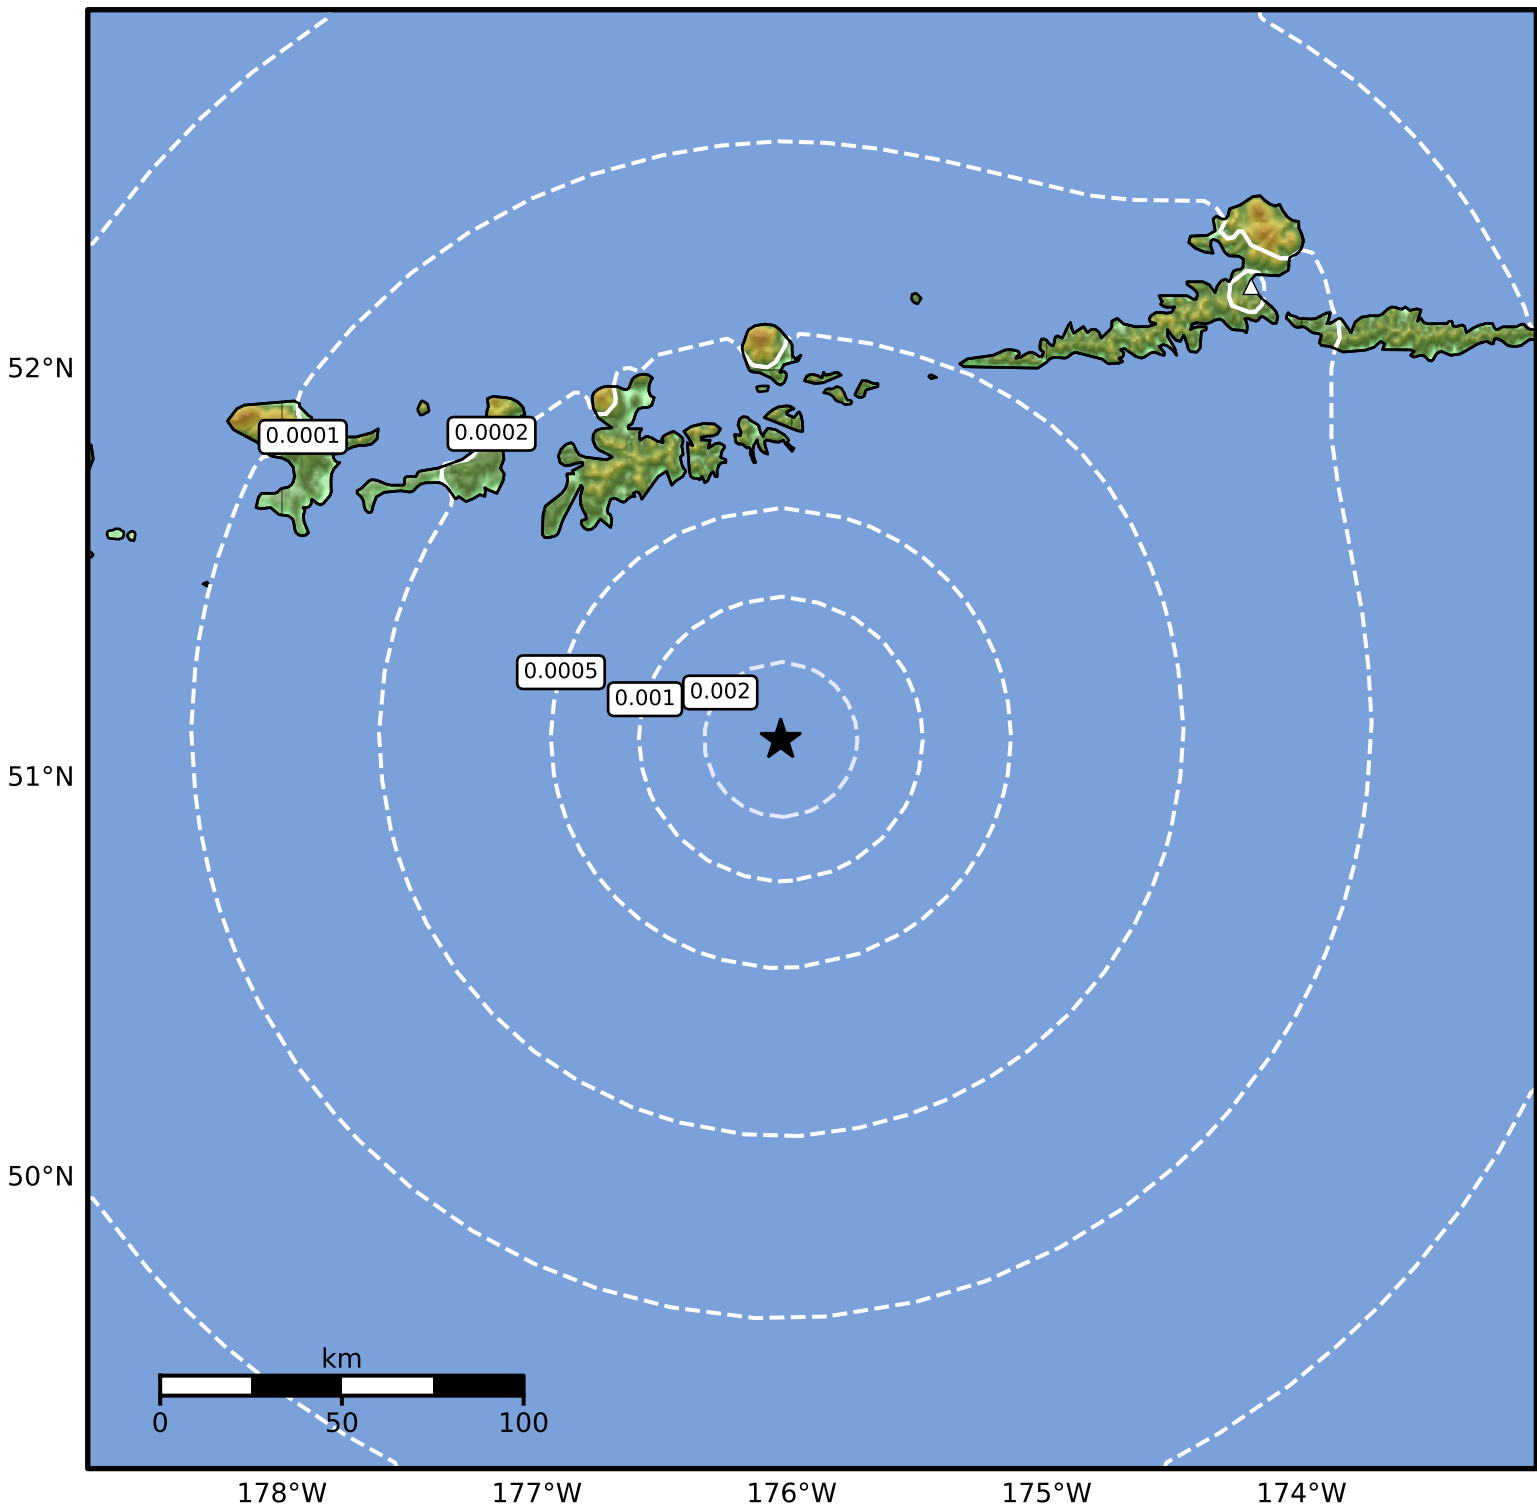

3.0 Second Peak Spectral Acceleration Map Alaska Earthquake Center  
ShakeMap: 96 km (60 miles) SSE of Adak  
Mar 21, 2025 15:24:27 UTC M3.6 N51.10 W176.04 Depth: 16.9km ID:ak0253ok2h3b

Scale based on Worden et al. (2012)

Version 2: Processed 2025-03-21T16:22:46Z

△ Seismic Instrument ○ Reported Intensity

★ Epicenter