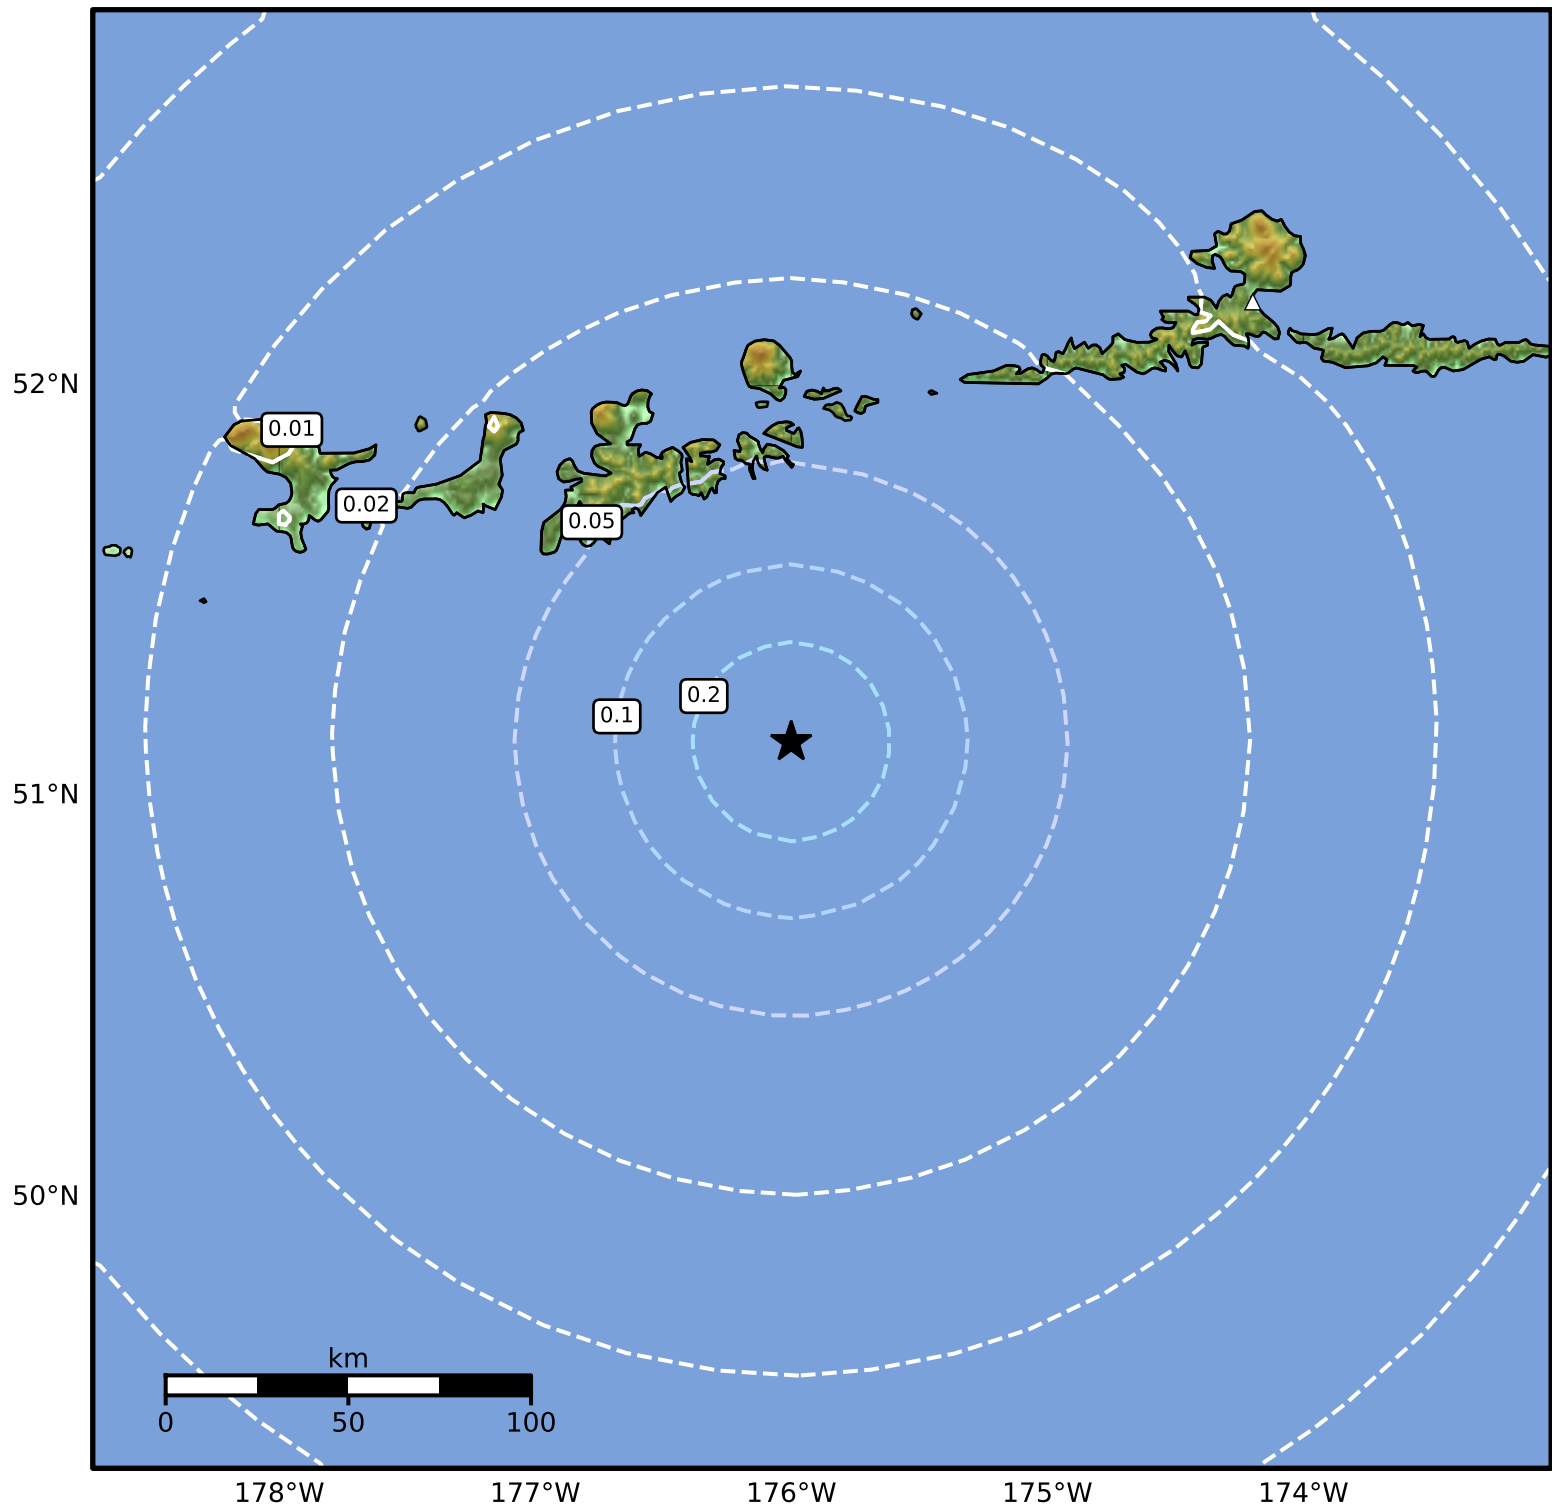

Peak Ground Velocity Map Alaska Earthquake Center
ShakeMap: 94 km (58 miles) SSE of Adak
Mar 21, 2025 15:46:32 UTC M4.3 N51.13 W176.00 Depth: 26.1km ID:ak0253ok7763

Scale based on Worden et al. (2012)

Version 2: Processed 2025-03-21T16:40:24Z

△ Seismic Instrument ○ Reported Intensity

★ Epicenter