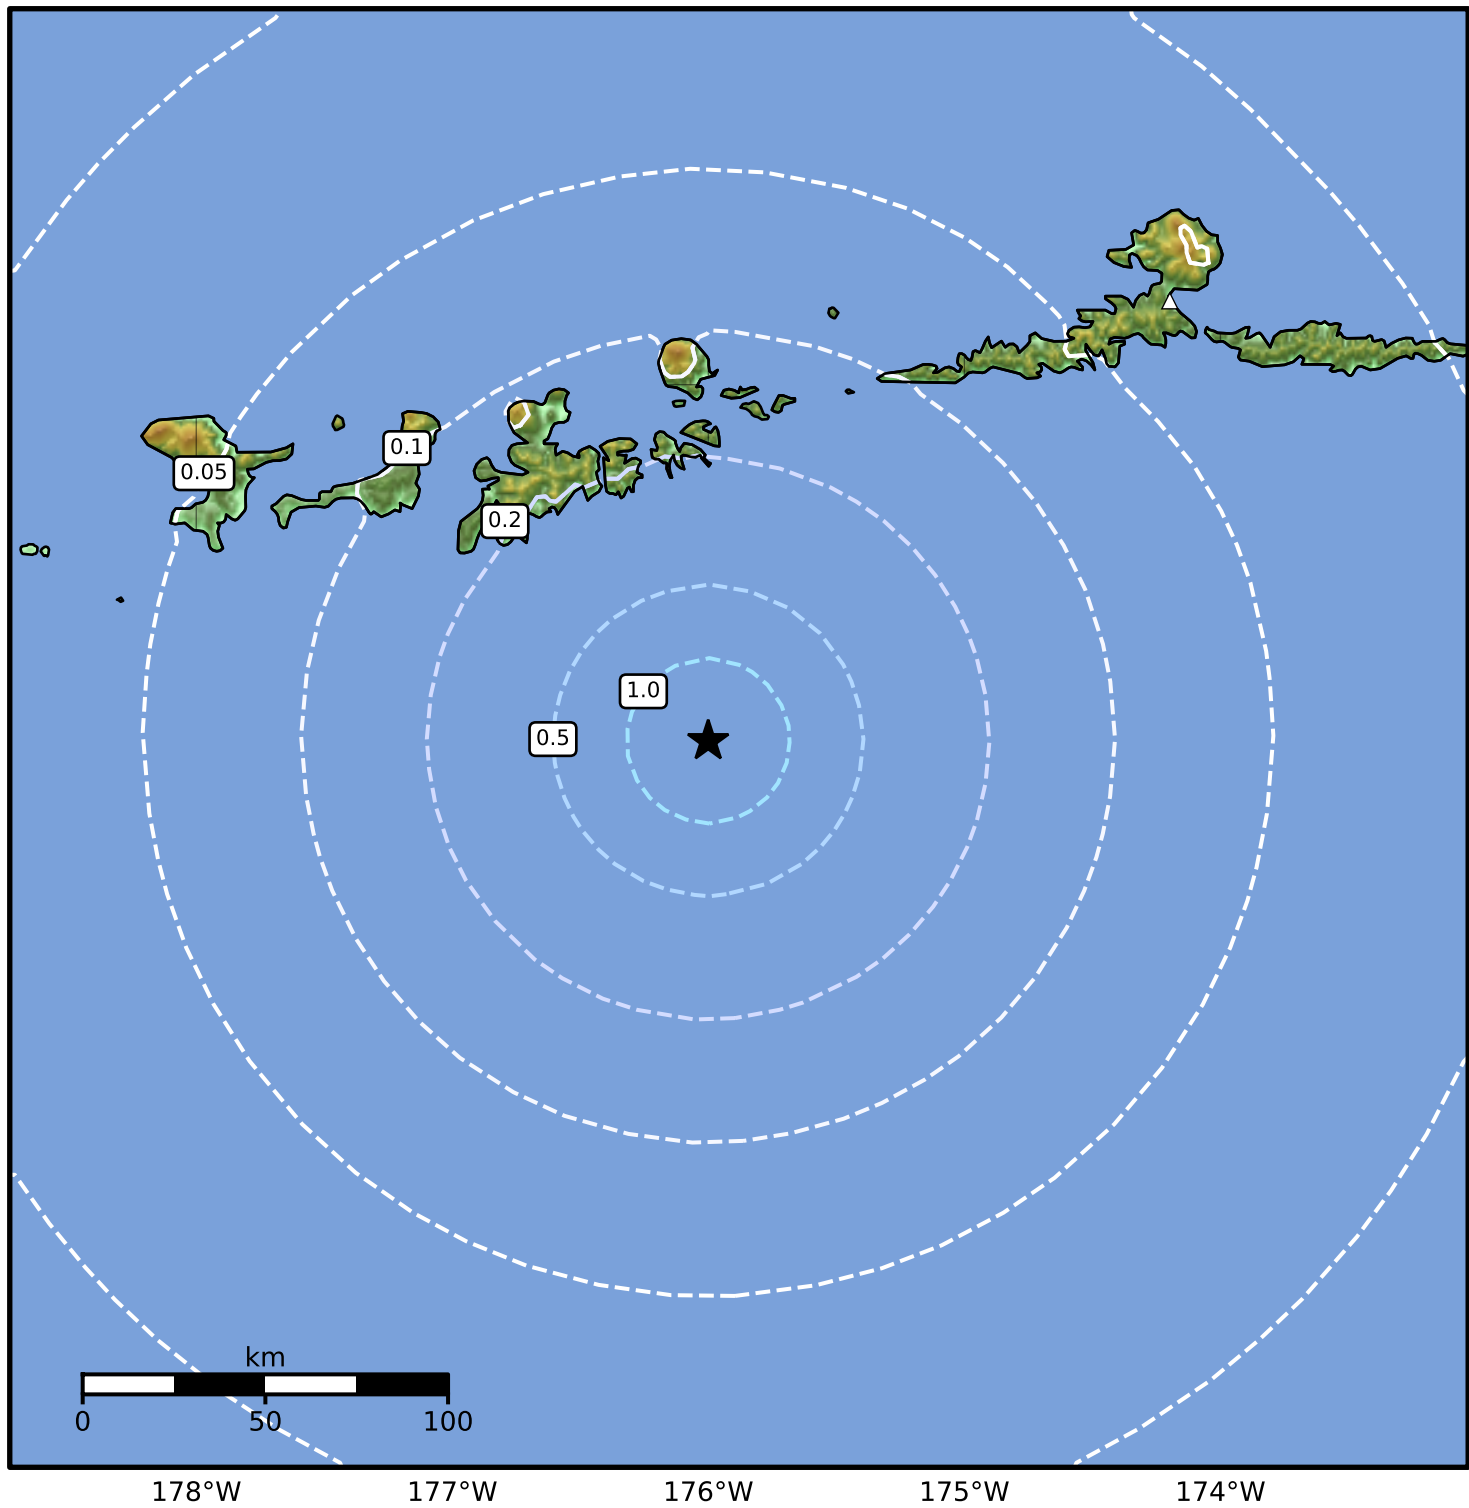

0.3 Second Peak Spectral Acceleration Map Alaska Earthquake Center
 ShakeMap: 94 km (58 miles) SSE of Adak
 Mar 21, 2025 15:46:32 UTC M4.3 N51.13 W176.00 Depth: 26.1km ID:ak0253ok7763

SA(0.3) (%g)	0.1	0.2	0.5	1	2	5	10	20	50	100	200
--------------	-----	-----	-----	---	---	---	----	----	----	-----	-----

Scale based on Worden et al. (2012)

Version 2: Processed 2025-03-21T16:40:24Z

△ Seismic Instrument ○ Reported Intensity

★ Epicenter