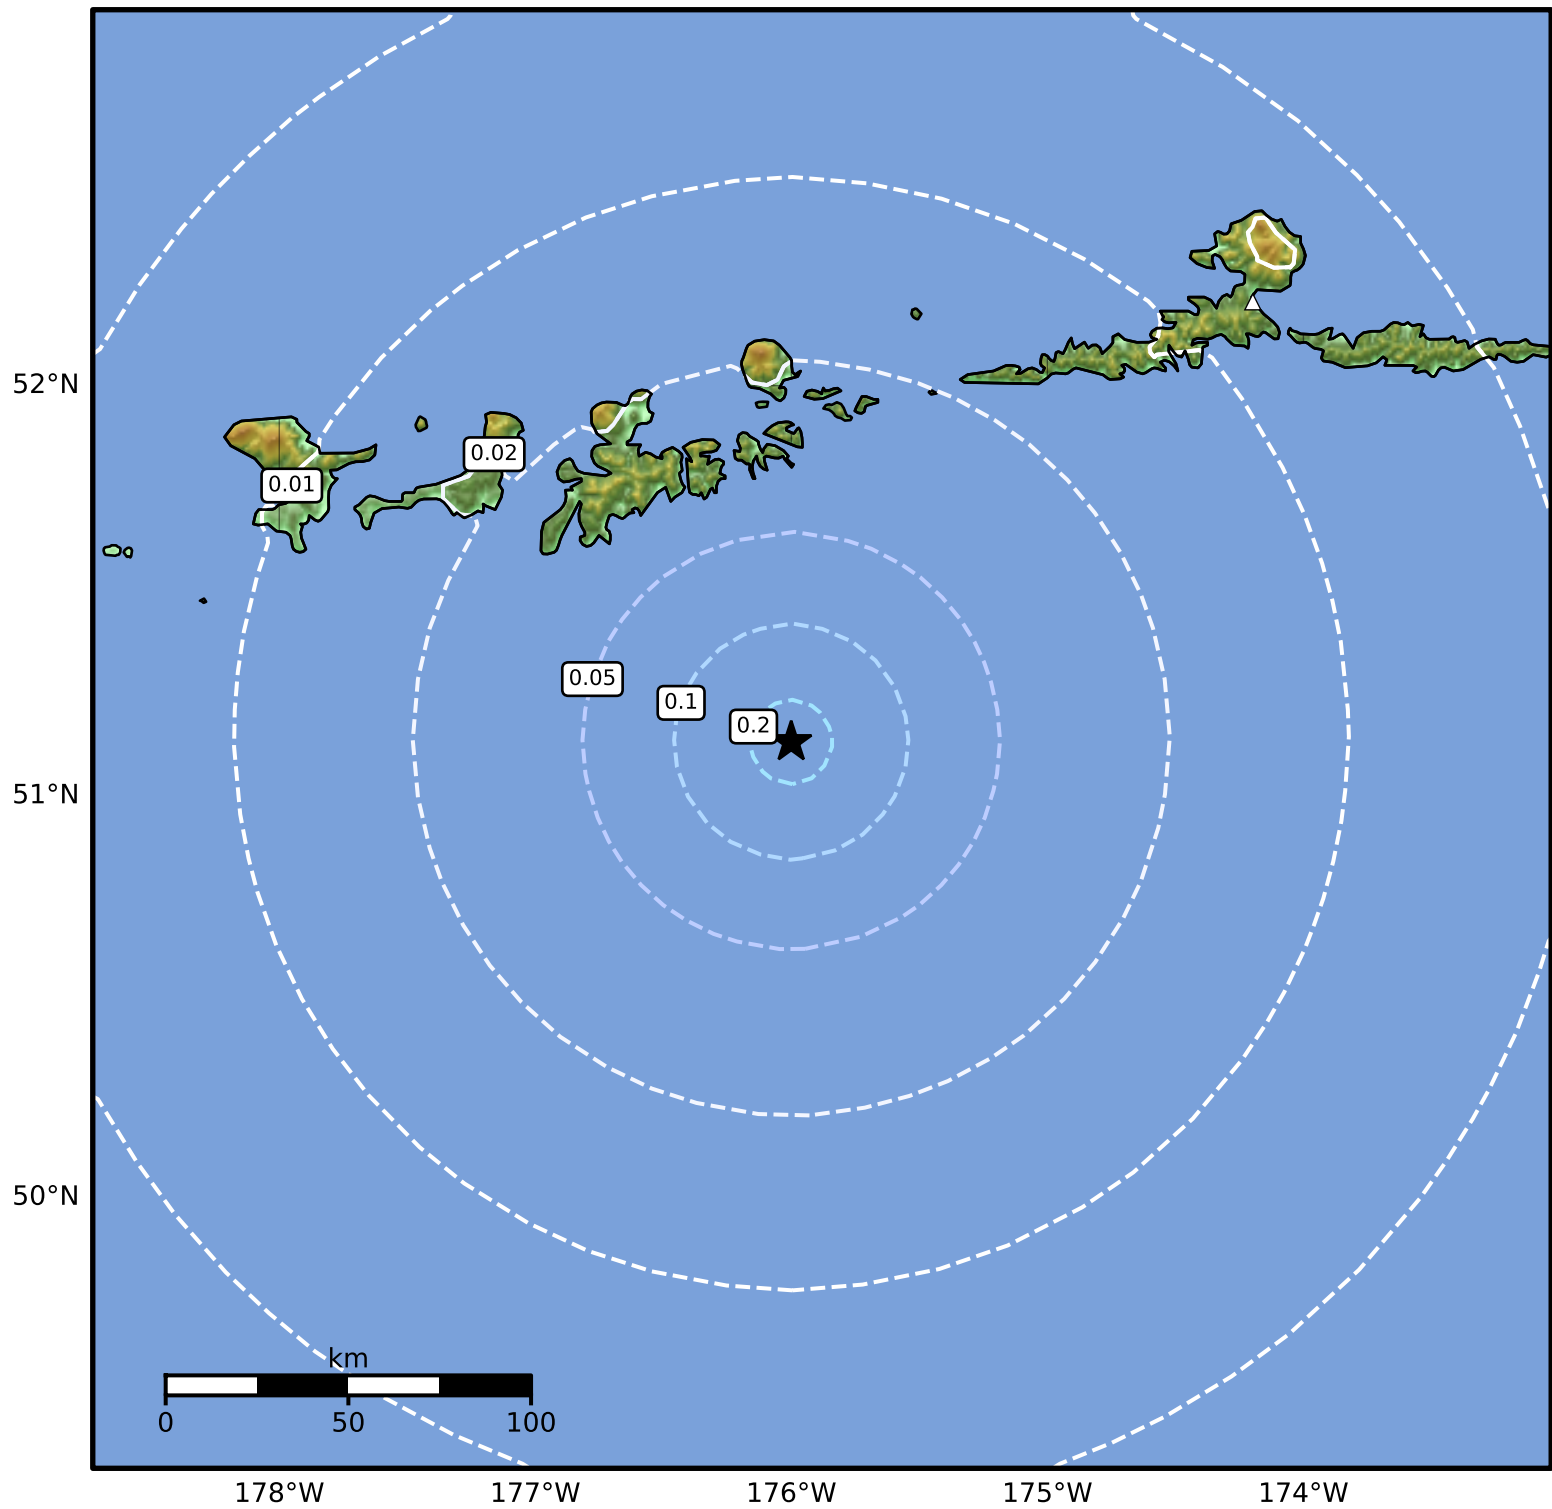

1.0 Second Peak Spectral Acceleration Map Alaska Earthquake Center
ShakeMap: 94 km (58 miles) SSE of Adak
Mar 21, 2025 15:46:32 UTC M4.3 N51.13 W176.00 Depth: 26.1km ID:ak0253ok7763

SA(1.0) (%g)	0.1	0.2	0.5	1	2	5	10	20	50	100	200
--------------	-----	-----	-----	---	---	---	----	----	----	-----	-----

Scale based on Worden et al. (2012)

Version 2: Processed 2025-03-21T16:40:24Z

△ Seismic Instrument ○ Reported Intensity

★ Epicenter