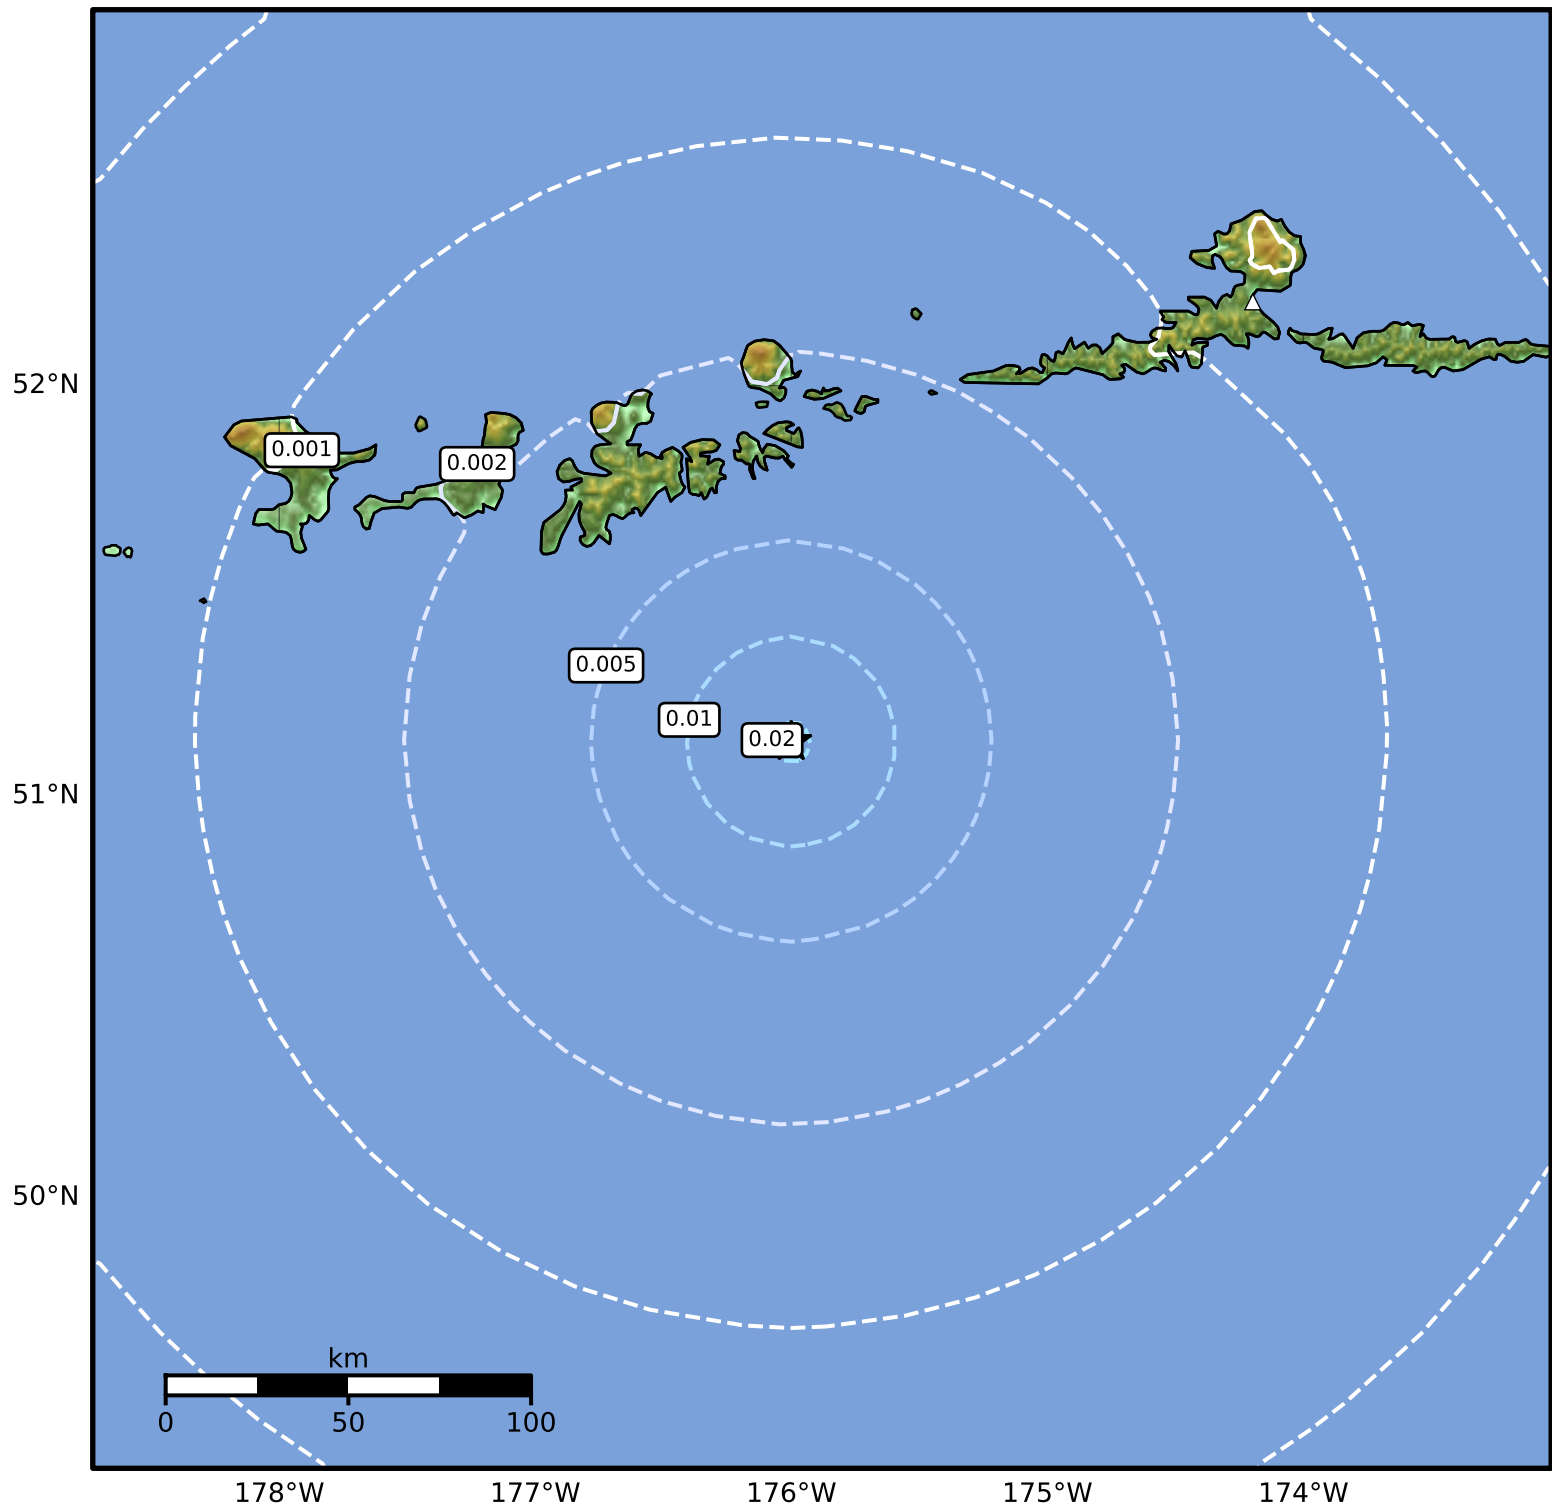

3.0 Second Peak Spectral Acceleration Map Alaska Earthquake Center  
 ShakeMap: 94 km (58 miles) SSE of Adak  
 Mar 21, 2025 15:46:32 UTC M4.3 N51.13 W176.00 Depth: 26.1km ID:ak0253ok7763

SA(3.0) (%g)	0.1	0.2	0.5	1	2	5	10	20	50

Scale based on Worden et al. (2012)

Version 2: Processed 2025-03-21T16:40:24Z

△ Seismic Instrument ○ Reported Intensity

★ Epicenter