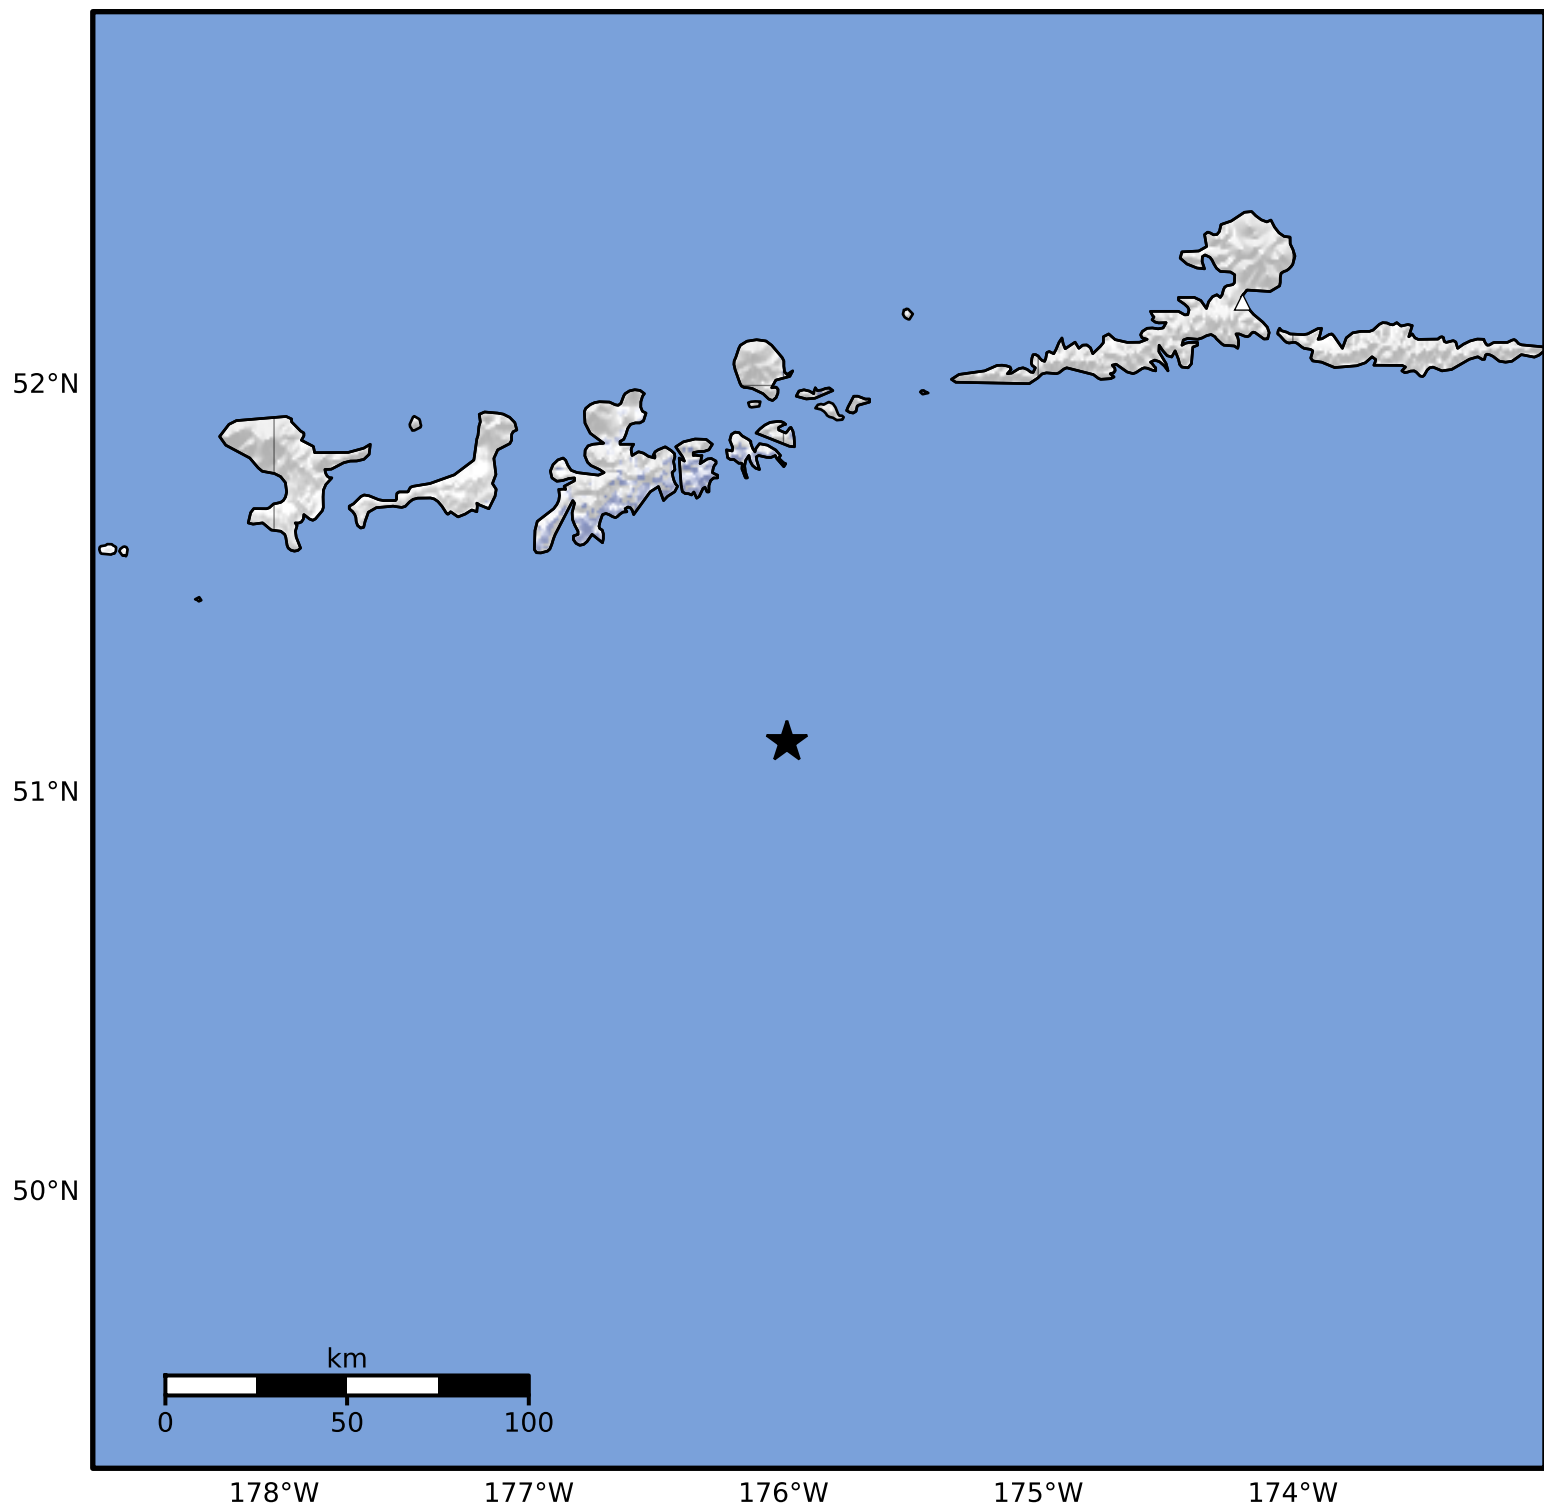

Macroseismic Intensity Map Alaska Earthquake Center
 ShakeMap: 95 km (59 miles) SSE of Adak
 Mar 21, 2025 16:03:50 UTC M3.7 N51.13 W175.99 Depth: 16.3km ID:ak0253okjgcw

SHAKING	Not felt	Weak	Light	Moderate	Strong	Very strong	Severe	Violent	Extreme
DAMAGE	None	None	None	Very light	Light	Moderate	Moderate/heavy	Heavy	Very heavy
PGA(%g)	<0.0464	0.297	2.76	6.2	11.5	21.5	40.1	74.7	>139
PGV(cm/s)	<0.0215	0.135	1.41	4.65	9.64	20	41.4	85.8	>178
INTENSITY	I	II-III	IV	V	VI	VII	VIII	IX	X+

Scale based on Worden et al. (2012)

Version 2: Processed 2025-03-21T20:04:25Z

△ Seismic Instrument ○ Reported Intensity

★ Epicenter