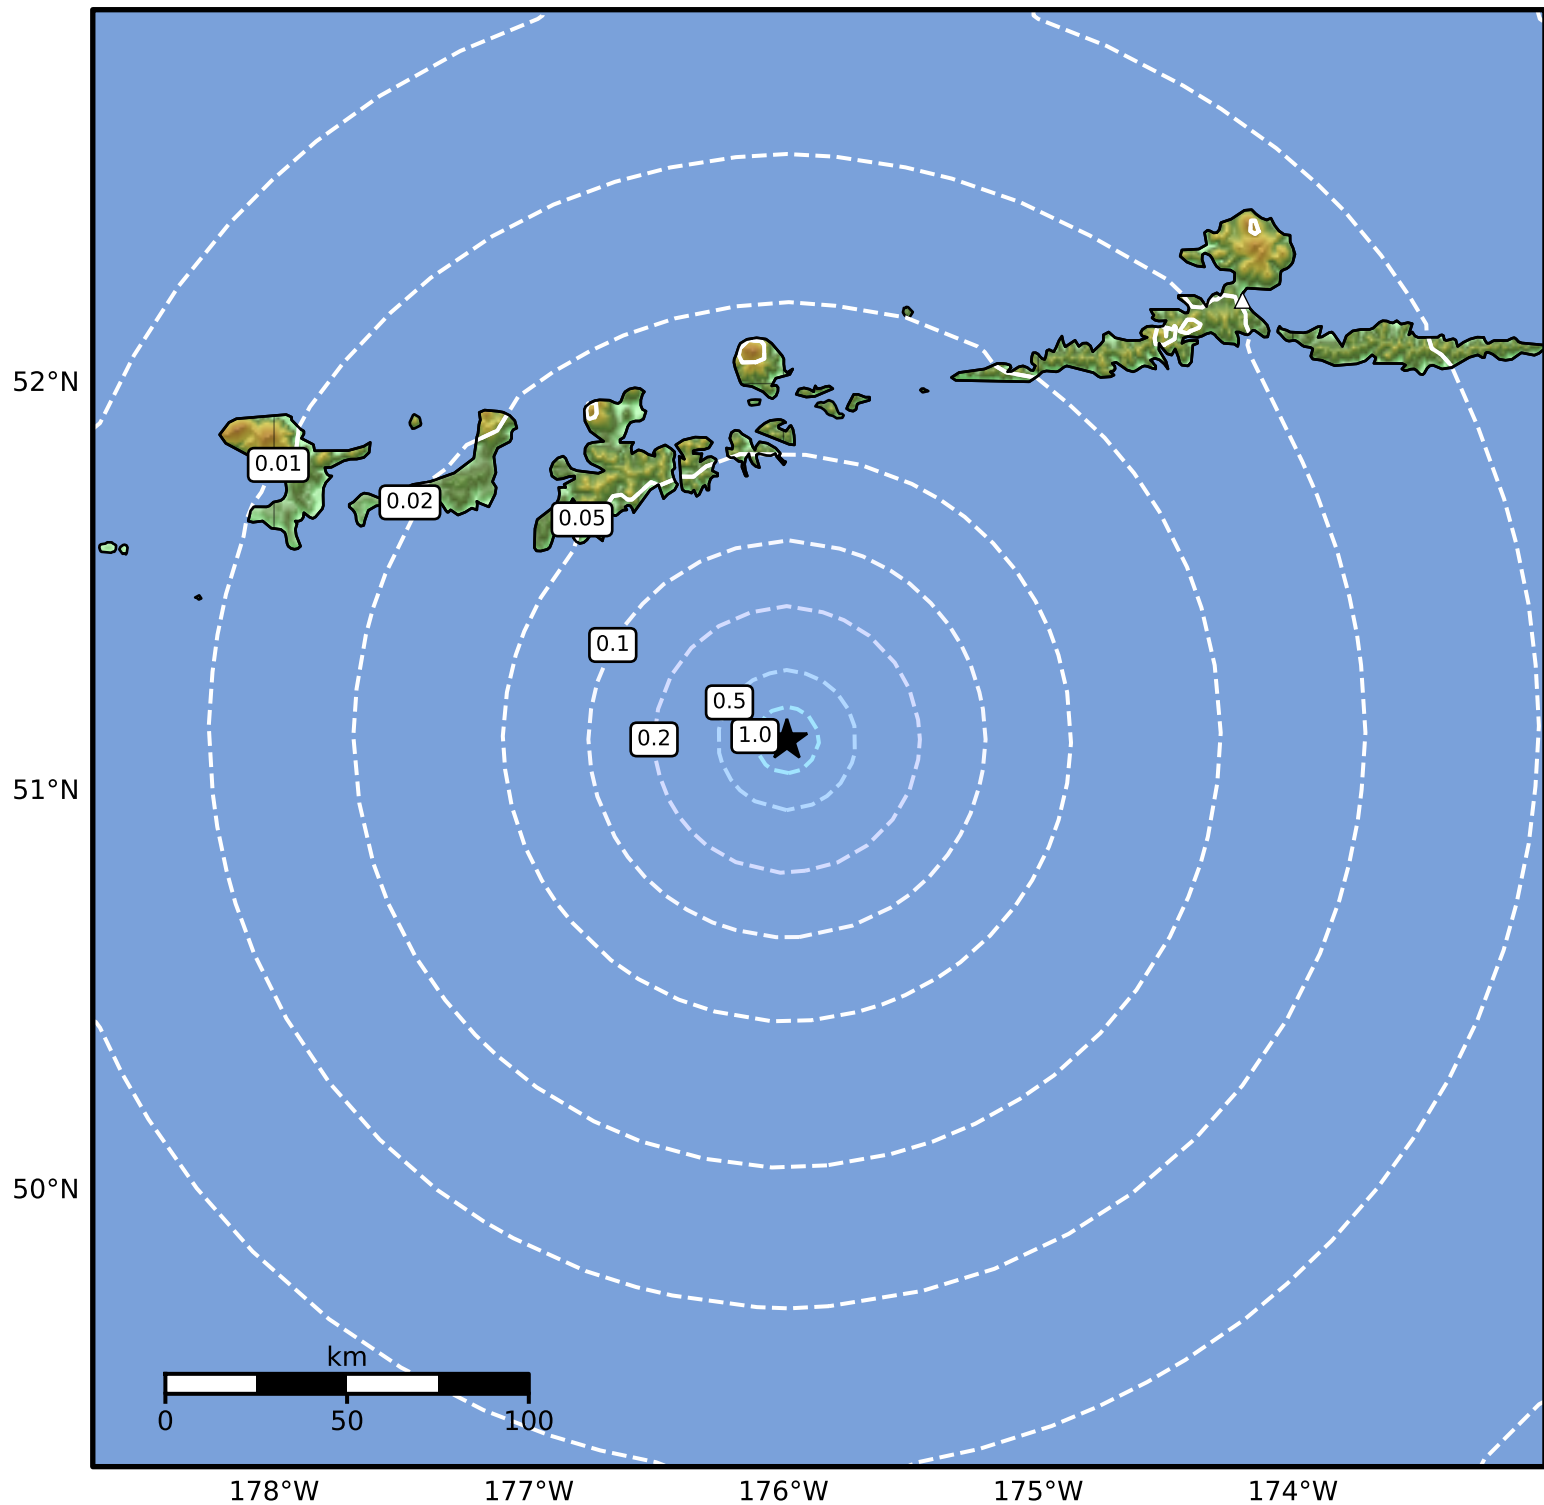

0.3 Second Peak Spectral Acceleration Map Alaska Earthquake Center  
 ShakeMap: 95 km (59 miles) SSE of Adak  
 Mar 21, 2025 16:03:50 UTC M3.7 N51.13 W175.99 Depth: 16.3km ID:ak0253okjgcw

SA(0.3) (%g)	0.1	0.2	0.5	1	2	5	10	20	50	100	200
--------------	-----	-----	-----	---	---	---	----	----	----	-----	-----

Scale based on Worden et al. (2012)

Version 2: Processed 2025-03-21T20:04:25Z

△ Seismic Instrument ○ Reported Intensity

★ Epicenter