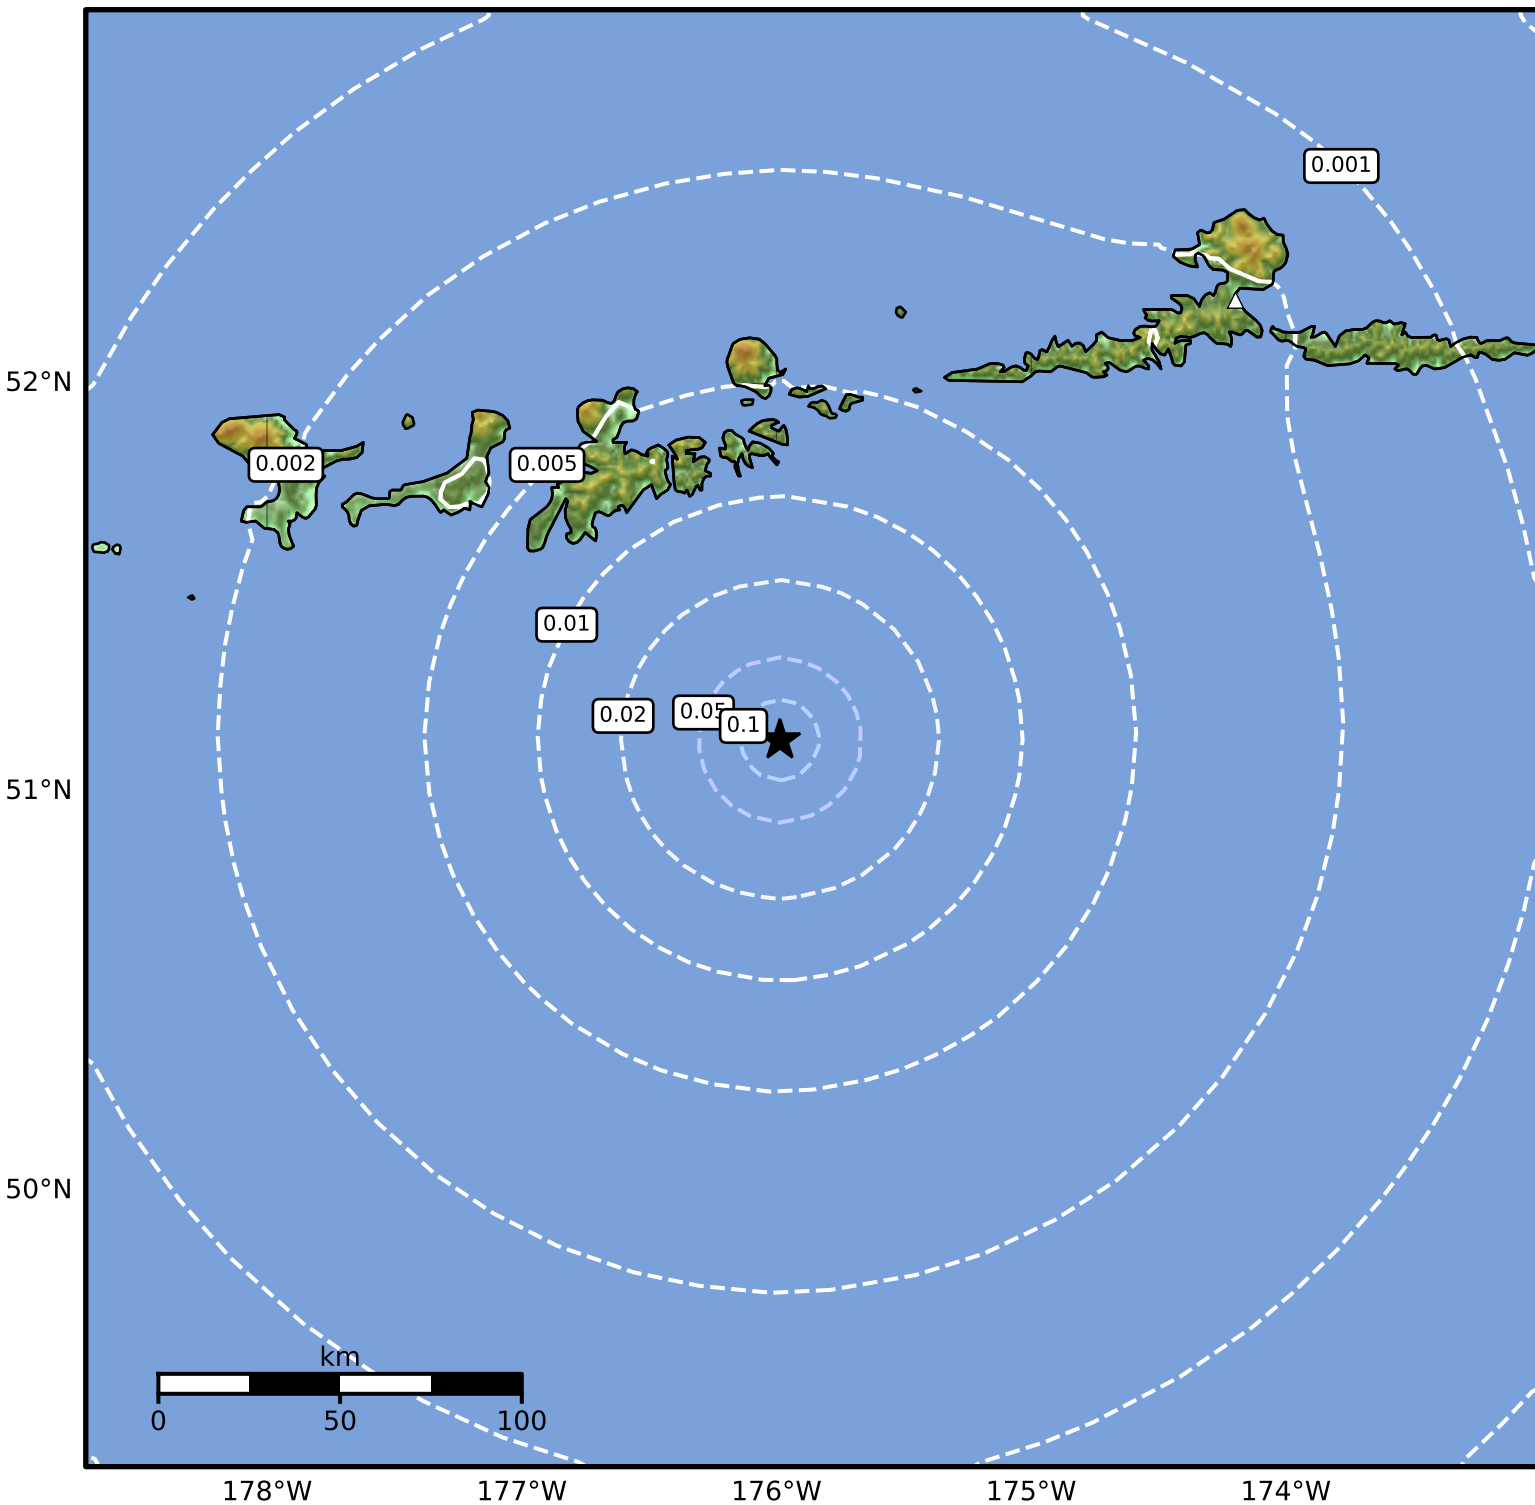

1.0 Second Peak Spectral Acceleration Map Alaska Earthquake Center
 ShakeMap: 95 km (59 miles) SSE of Adak
 Mar 21, 2025 16:03:50 UTC M3.7 N51.13 W175.99 Depth: 16.3km ID:ak0253okjgcw

SA(1.0) (%g)	0.1	0.2	0.5	1	2	5	10	20	50	100	200
--------------	-----	-----	-----	---	---	---	----	----	----	-----	-----

Scale based on Worden et al. (2012)

Version 2: Processed 2025-03-21T20:04:25Z

△ Seismic Instrument ○ Reported Intensity

★ Epicenter