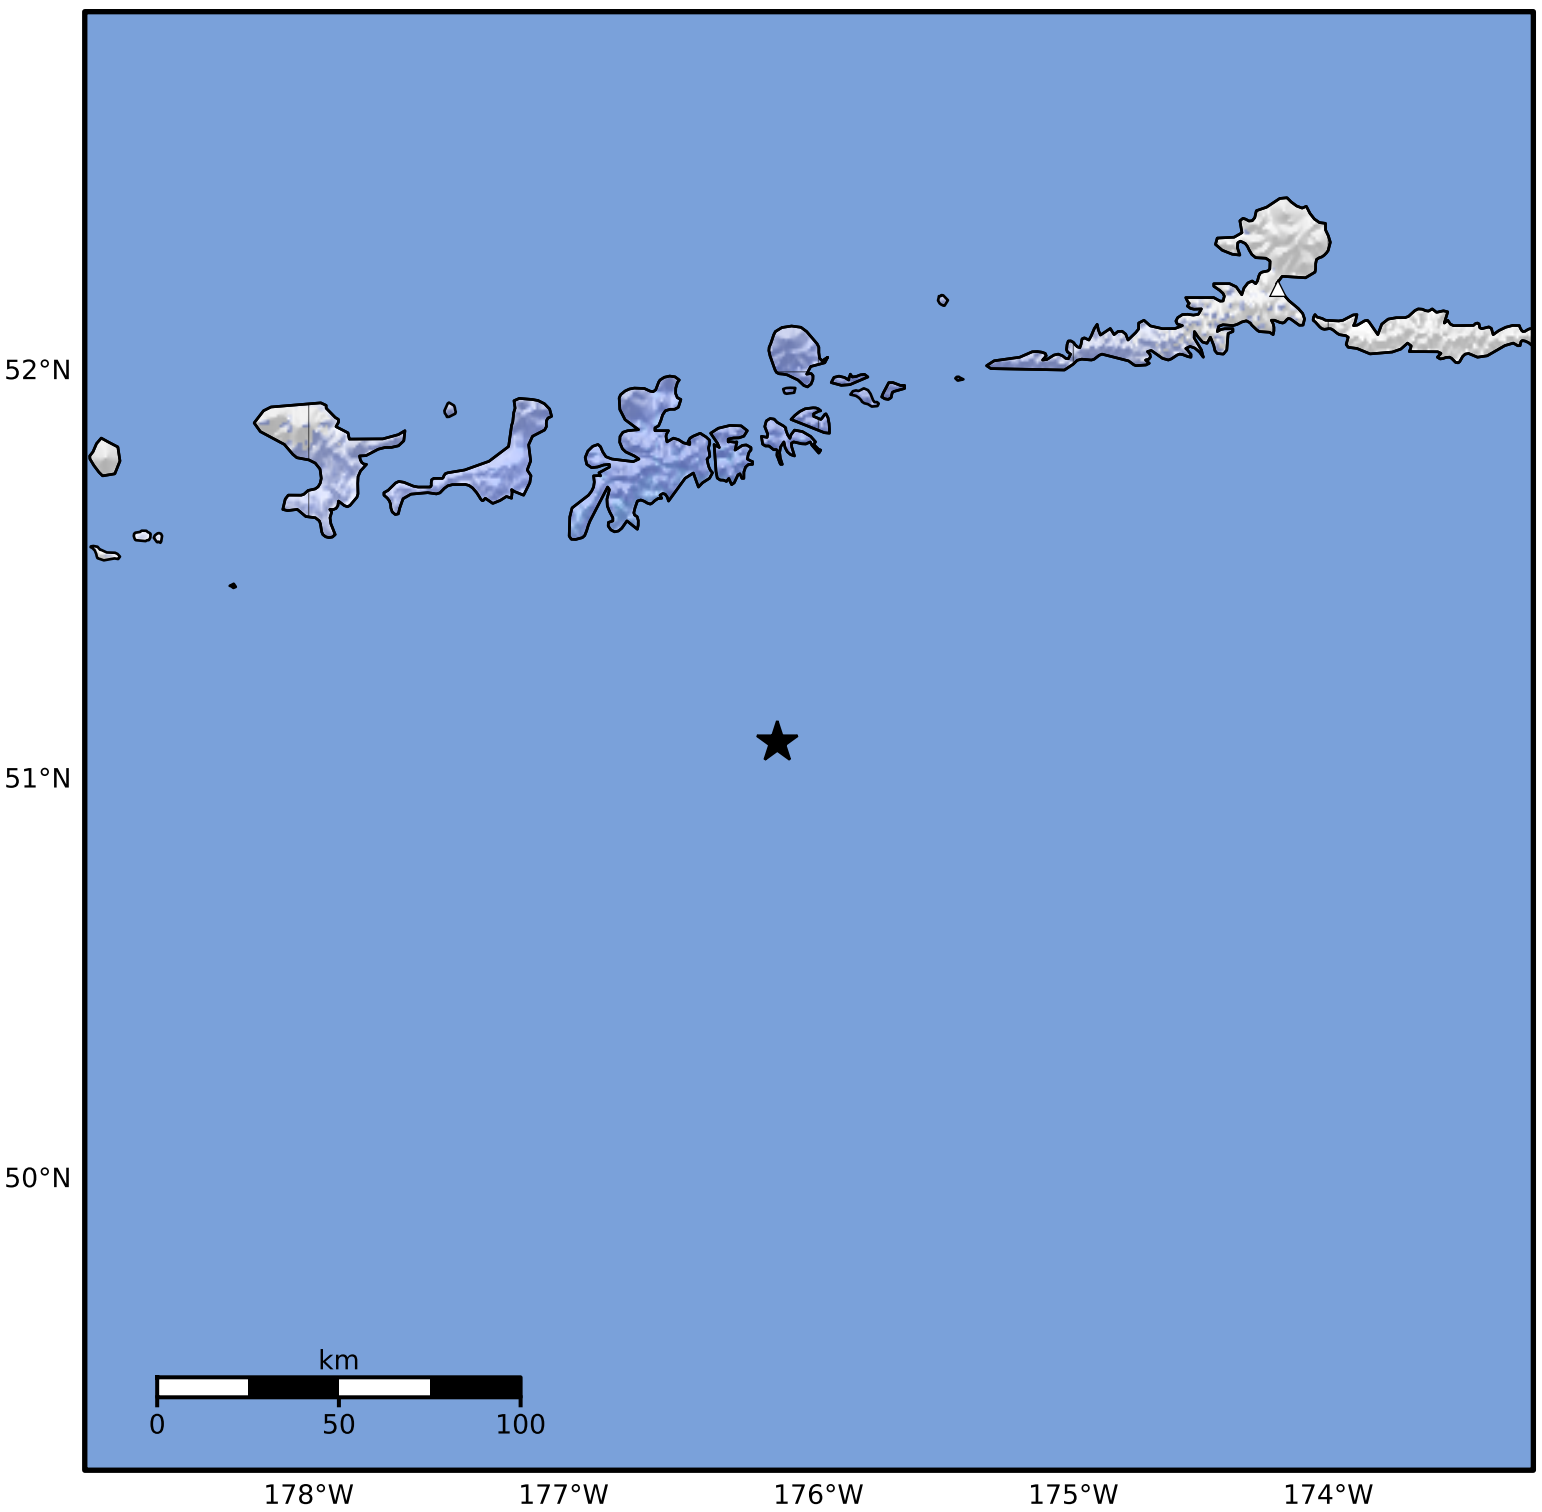

Macroseismic Intensity Map Alaska Earthquake Center
 ShakeMap: 93 km (58 miles) SSE of Adak
 Mar 21, 2025 17:47:38 UTC M4.3 N51.09 W176.16 Depth: 15.6km ID:ak0253oleaj9

SHAKING	Not felt	Weak	Light	Moderate	Strong	Very strong	Severe	Violent	Extreme
DAMAGE	None	None	None	Very light	Light	Moderate	Moderate/heavy	Heavy	Very heavy
PGA(%g)	<0.0464	0.297	2.76	6.2	11.5	21.5	40.1	74.7	>139
PGV(cm/s)	<0.0215	0.135	1.41	4.65	9.64	20	41.4	85.8	>178
INTENSITY	I	II-III	IV	V	VI	VII	VIII	IX	X+

Scale based on Worden et al. (2012) Version 2: Processed 2025-03-21T19:50:34Z
 △ Seismic Instrument ○ Reported Intensity ★ Epicenter