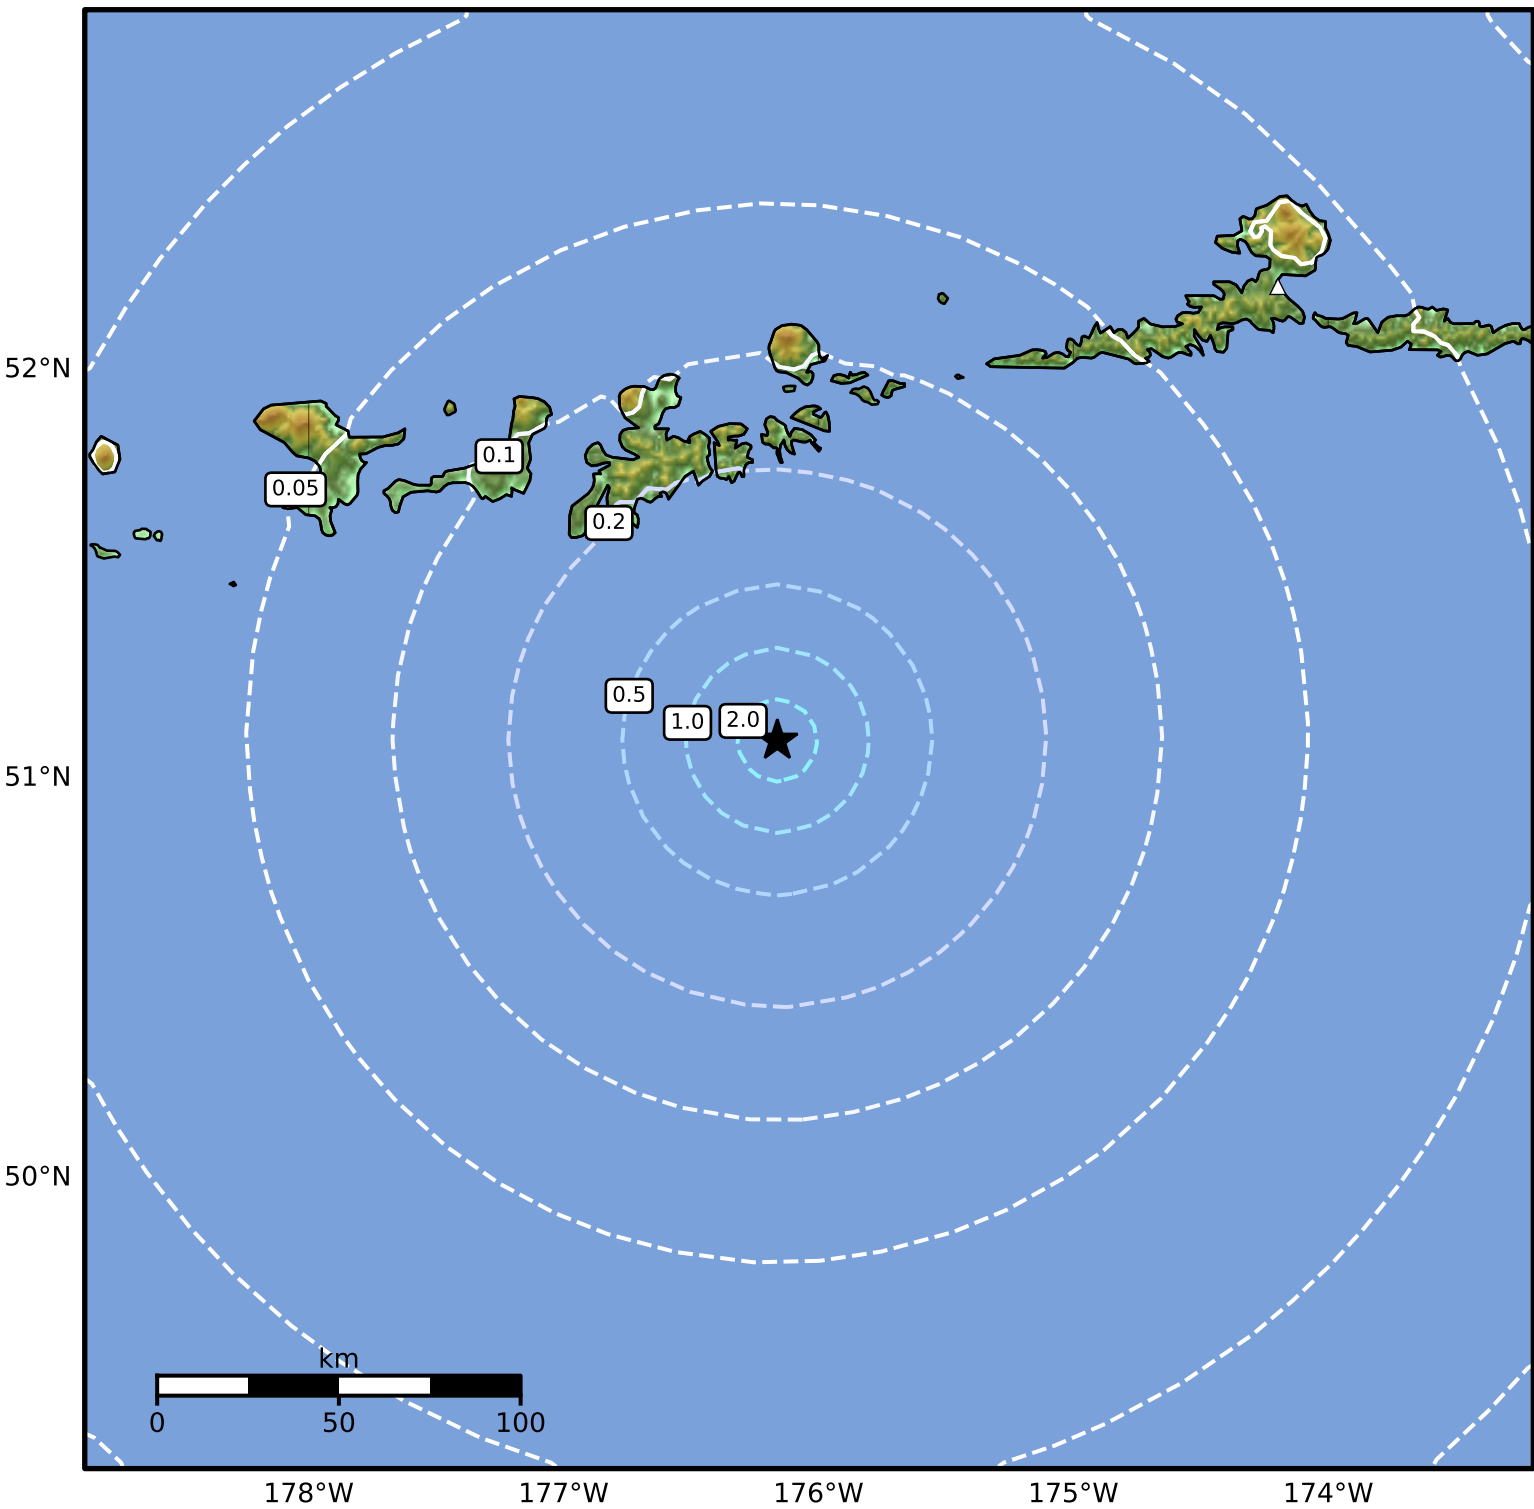

0.3 Second Peak Spectral Acceleration Map Alaska Earthquake Center
 ShakeMap: 93 km (58 miles) SSE of Adak
 Mar 21, 2025 17:47:38 UTC M4.3 N51.09 W176.16 Depth: 15.6km ID:ak0253oleaj9

SA(0.3) (%g)	0.1	0.2	0.5	1	2	5	10	20	50	100	200
---------------------	------------	------------	------------	----------	----------	----------	-----------	-----------	-----------	------------	------------

Scale based on Worden et al. (2012)

Version 2: Processed 2025-03-21T19:50:34Z

△ Seismic Instrument ○ Reported Intensity

★ Epicenter