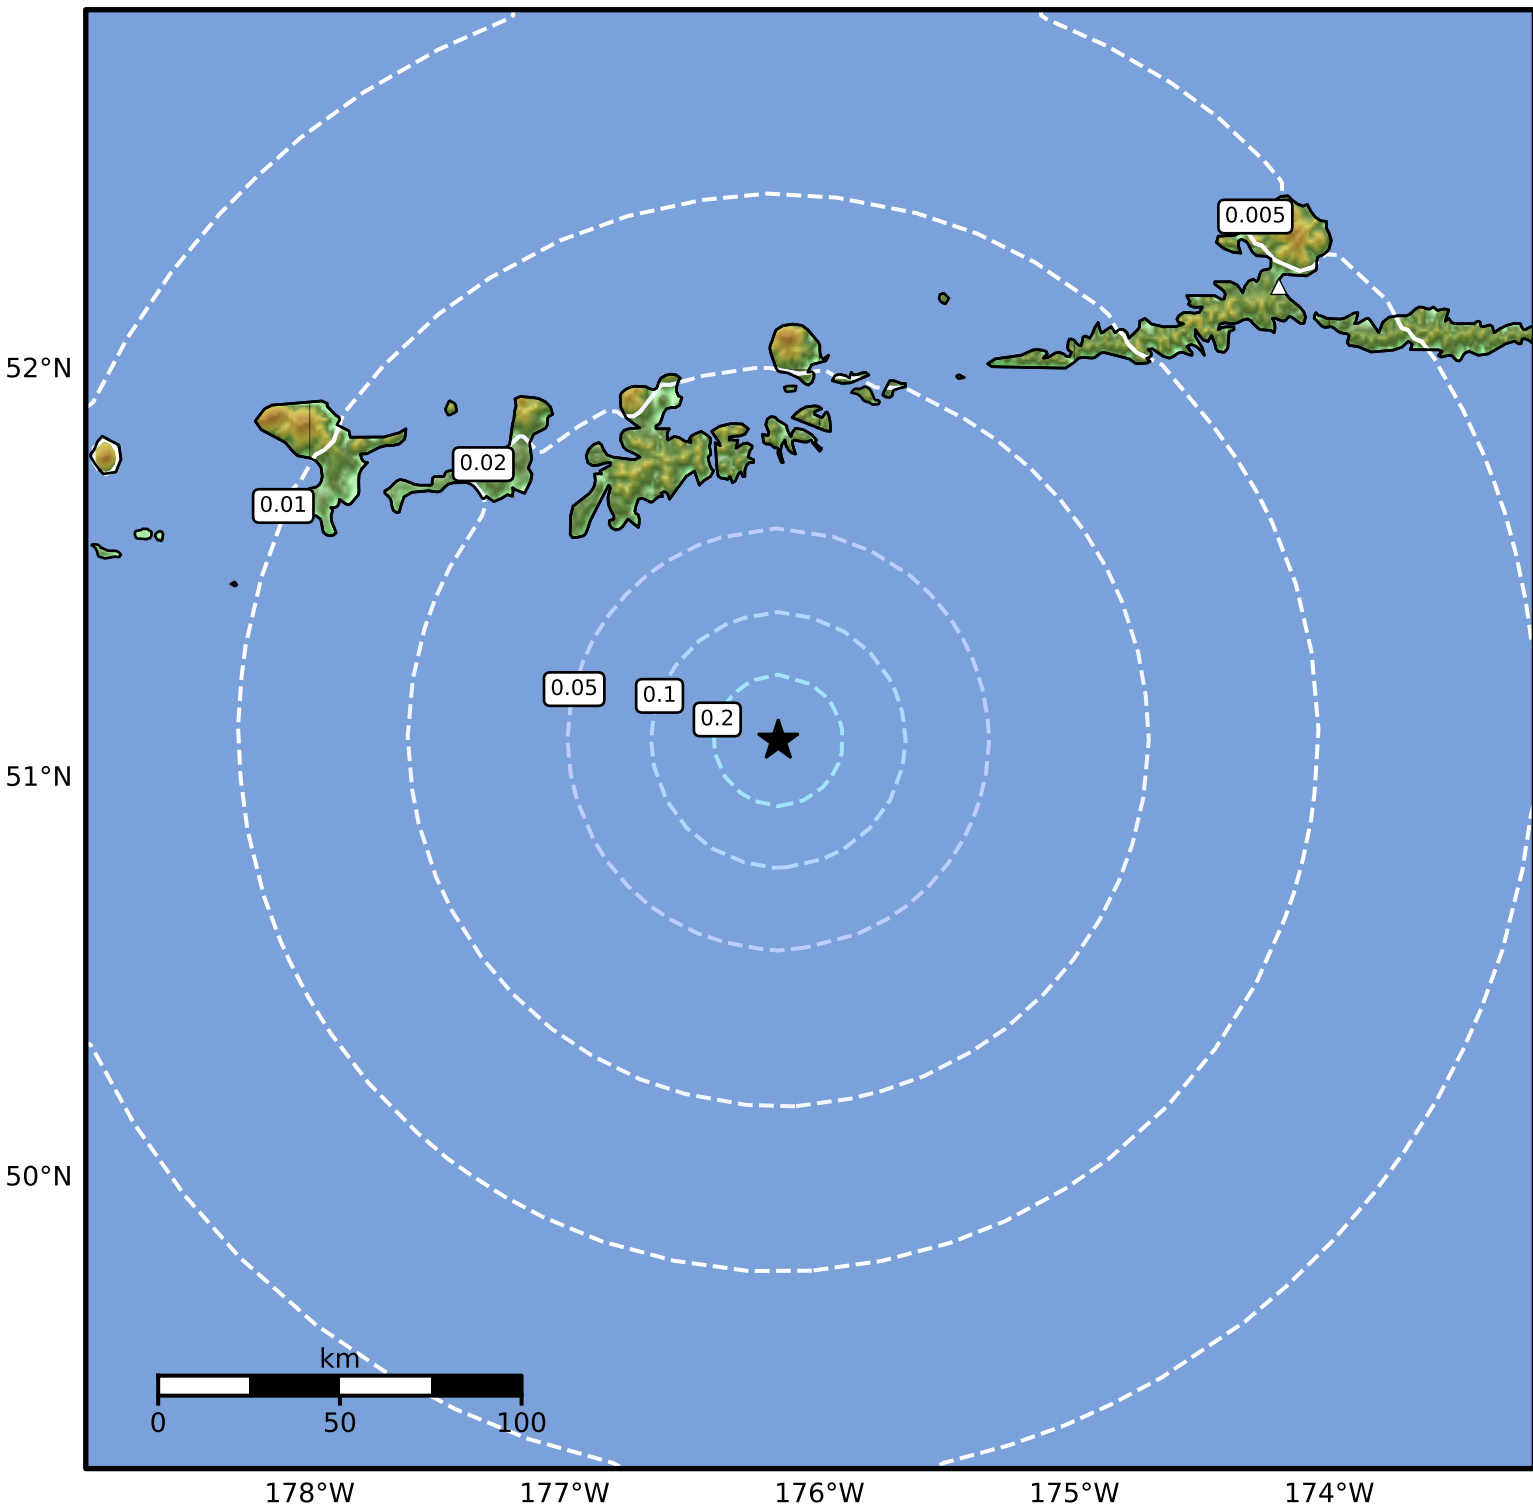

1.0 Second Peak Spectral Acceleration Map Alaska Earthquake Center  
 ShakeMap: 93 km (58 miles) SSE of Adak  
 Mar 21, 2025 17:47:38 UTC M4.3 N51.09 W176.16 Depth: 15.6km ID:ak0253oleaj9

SA(1.0) (%g)	0.1	0.2	0.5	1	2	5	10	20	50	100	200

Scale based on Worden et al. (2012)

Version 2: Processed 2025-03-21T19:50:34Z

△ Seismic Instrument ○ Reported Intensity

★ Epicenter