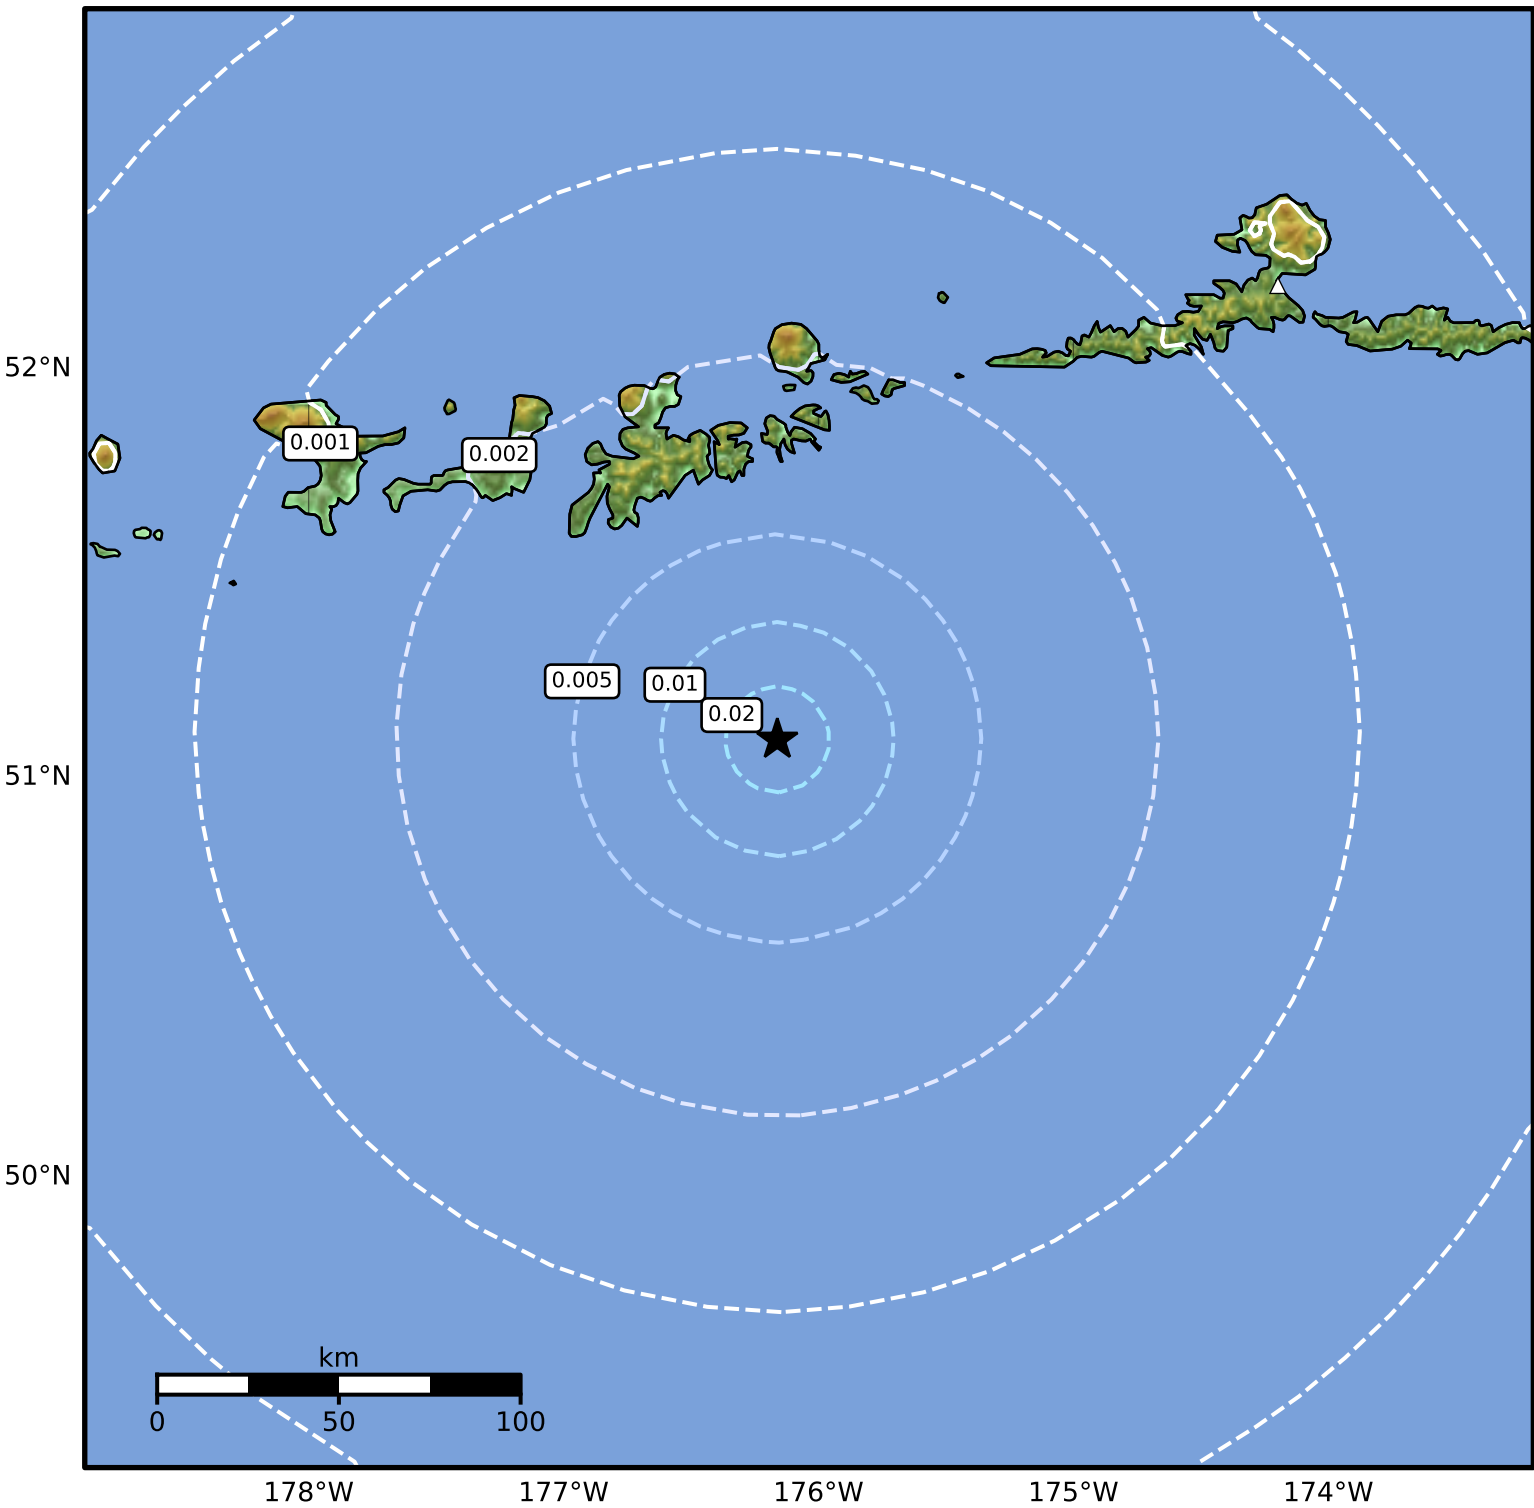

3.0 Second Peak Spectral Acceleration Map Alaska Earthquake Center
 ShakeMap: 93 km (58 miles) SSE of Adak
 Mar 21, 2025 17:47:38 UTC M4.3 N51.09 W176.16 Depth: 15.6km ID:ak0253oleaj9

Scale based on Worden et al. (2012)

Version 2: Processed 2025-03-21T19:50:34Z

△ Seismic Instrument ○ Reported Intensity

★ Epicenter