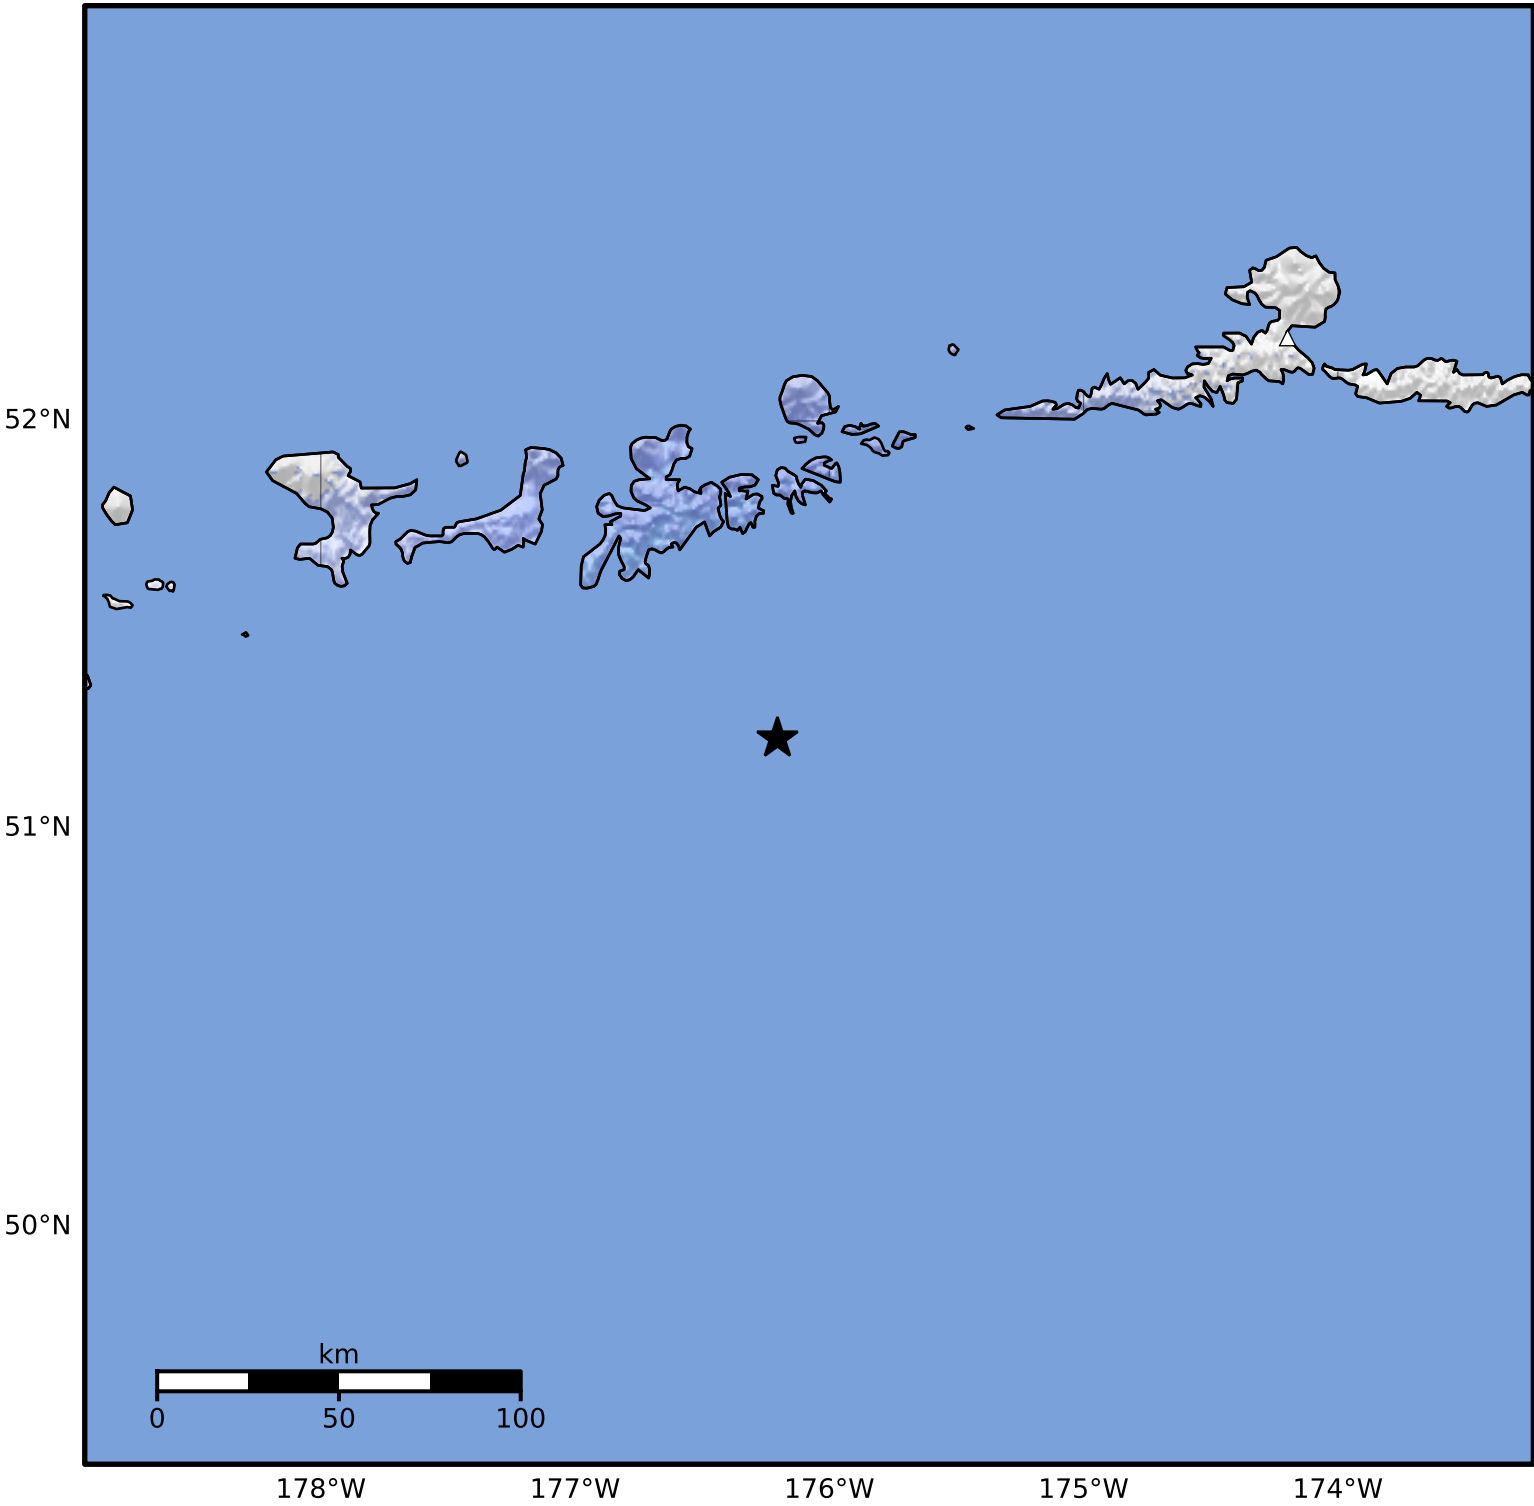

Macroseismic Intensity Map Alaska Earthquake Center
 ShakeMap: 79 km (49 miles) SSE of Adak
 Mar 21, 2025 19:42:34 UTC M4.2 N51.22 W176.20 Depth: 18.2km ID:ak0253omk2m9

SHAKING	Not felt	Weak	Light	Moderate	Strong	Very strong	Severe	Violent	Extreme
DAMAGE	None	None	None	Very light	Light	Moderate	Moderate/heavy	Heavy	Very heavy
PGA(%g)	<0.0464	0.297	2.76	6.2	11.5	21.5	40.1	74.7	>139
PGV(cm/s)	<0.0215	0.135	1.41	4.65	9.64	20	41.4	85.8	>178
INTENSITY	I	II-III	IV	V	VI	VII	VIII	IX	X+

Scale based on Worden et al. (2012) Version 2: Processed 2025-03-21T20:13:34Z
 △ Seismic Instrument ○ Reported Intensity ★ Epicenter