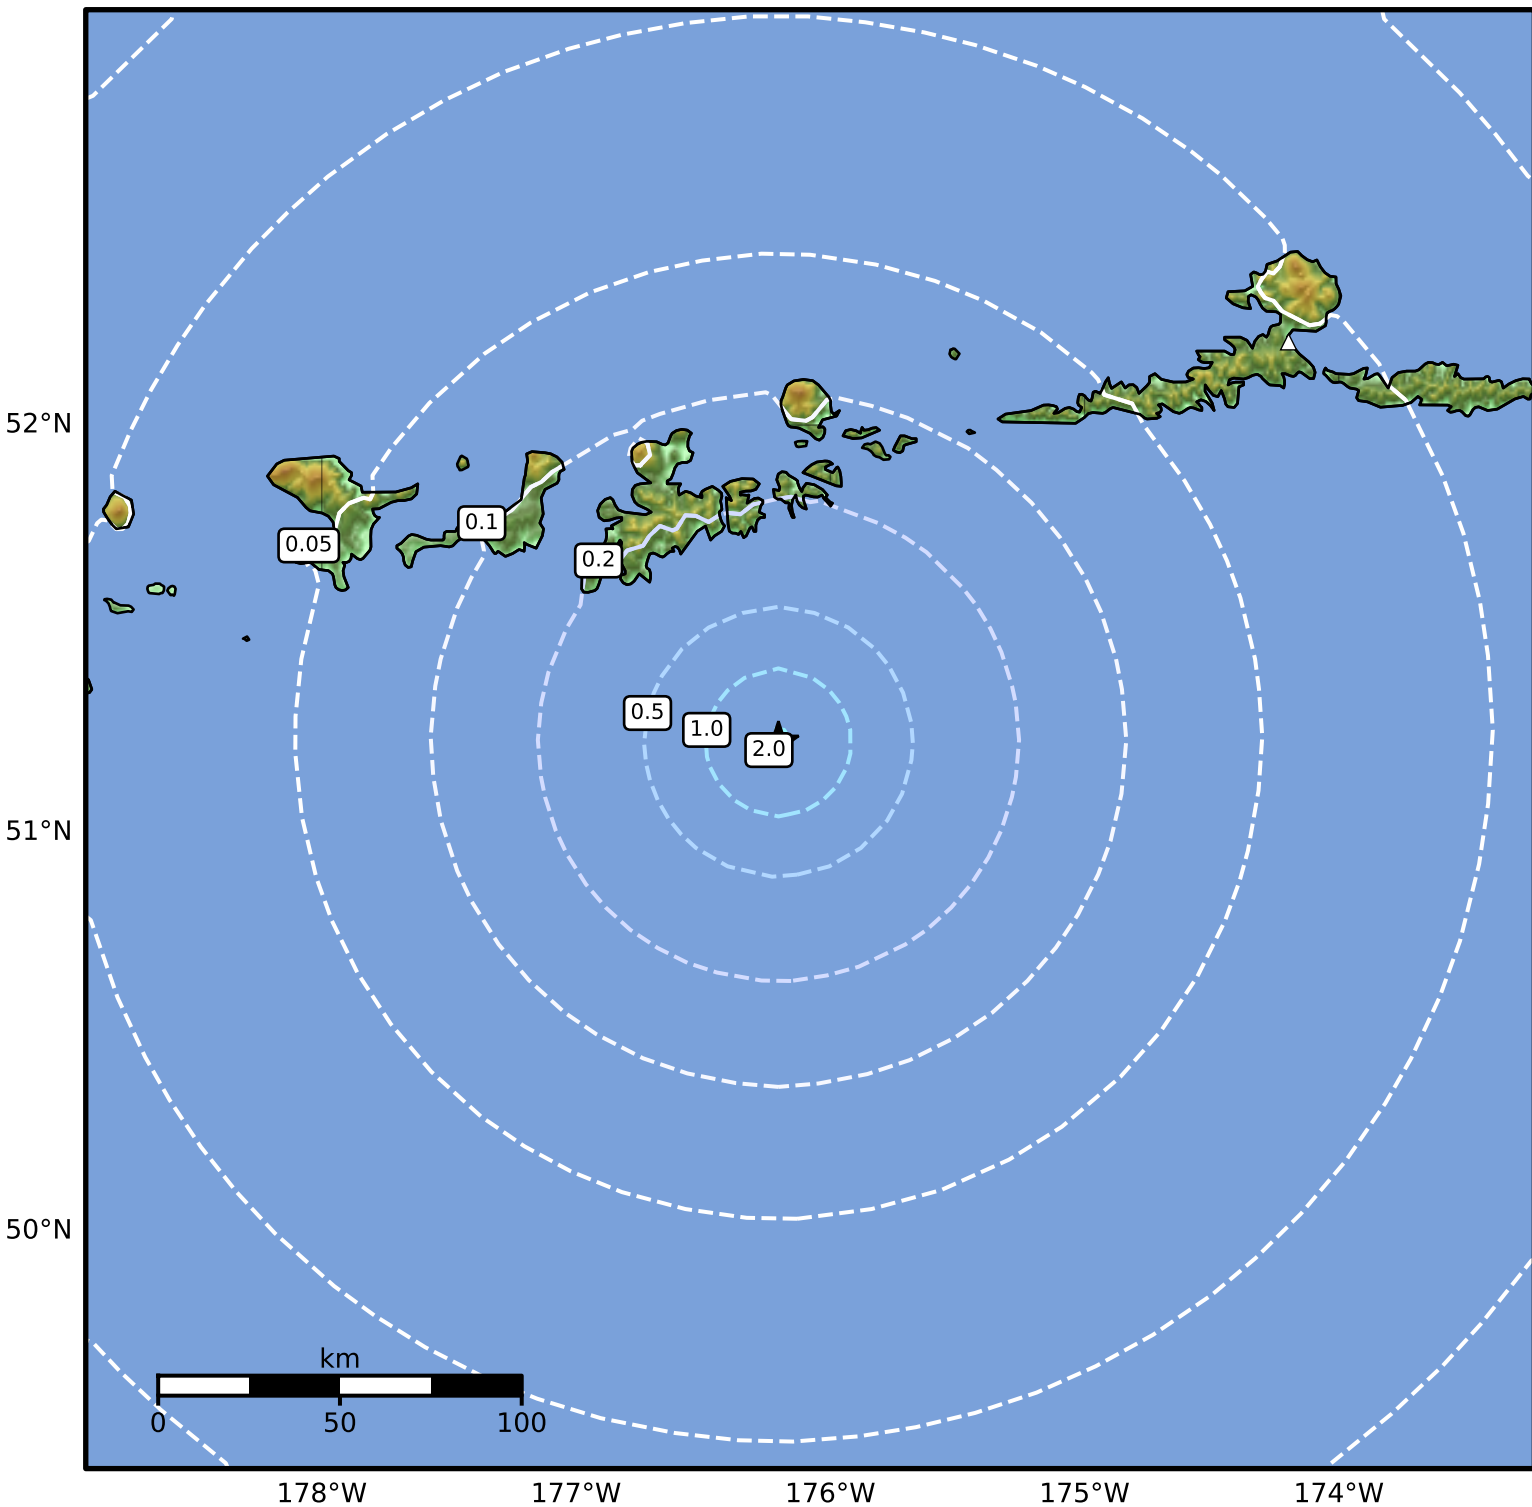

0.3 Second Peak Spectral Acceleration Map Alaska Earthquake Center
 ShakeMap: 79 km (49 miles) SSE of Adak
 Mar 21, 2025 19:42:34 UTC M4.2 N51.22 W176.20 Depth: 18.2km ID:ak0253omk2m9

SA(0.3) (%g)	0.1	0.2	0.5	1	2	5	10	20	50	100	200
---------------------	------------	------------	------------	----------	----------	----------	-----------	-----------	-----------	------------	------------

Scale based on Worden et al. (2012)

Version 2: Processed 2025-03-21T20:13:34Z

△ Seismic Instrument ○ Reported Intensity

★ Epicenter