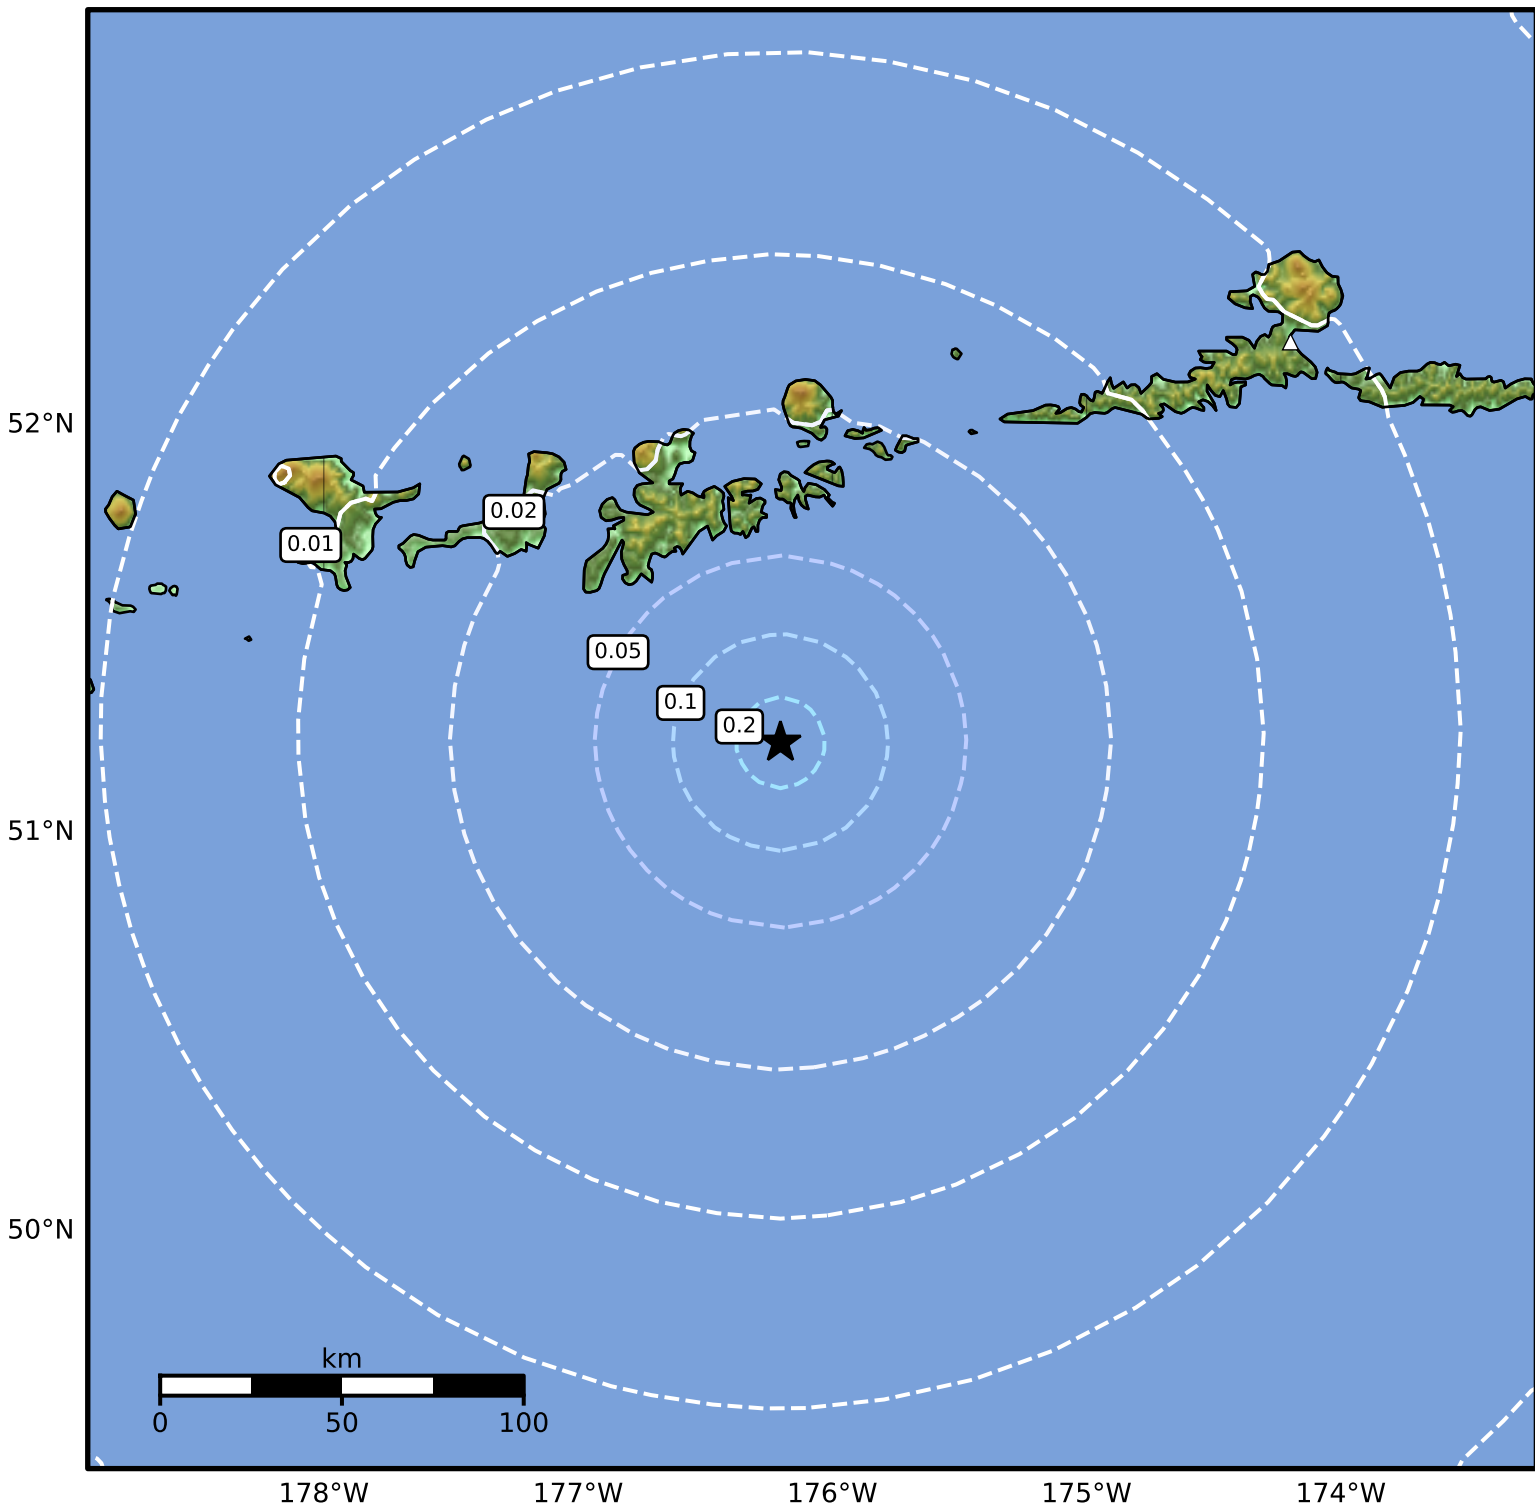

1.0 Second Peak Spectral Acceleration Map Alaska Earthquake Center
ShakeMap: 79 km (49 miles) SSE of Adak
Mar 21, 2025 19:42:34 UTC M4.2 N51.22 W176.20 Depth: 18.2km ID:ak0253omk2m9

SA(1.0) (%g)	0.1	0.2	0.5	1	2	5	10	20	50	100	200
--------------	-----	-----	-----	---	---	---	----	----	----	-----	-----

Scale based on Worden et al. (2012)

Version 2: Processed 2025-03-21T20:13:34Z

△ Seismic Instrument ○ Reported Intensity

★ Epicenter