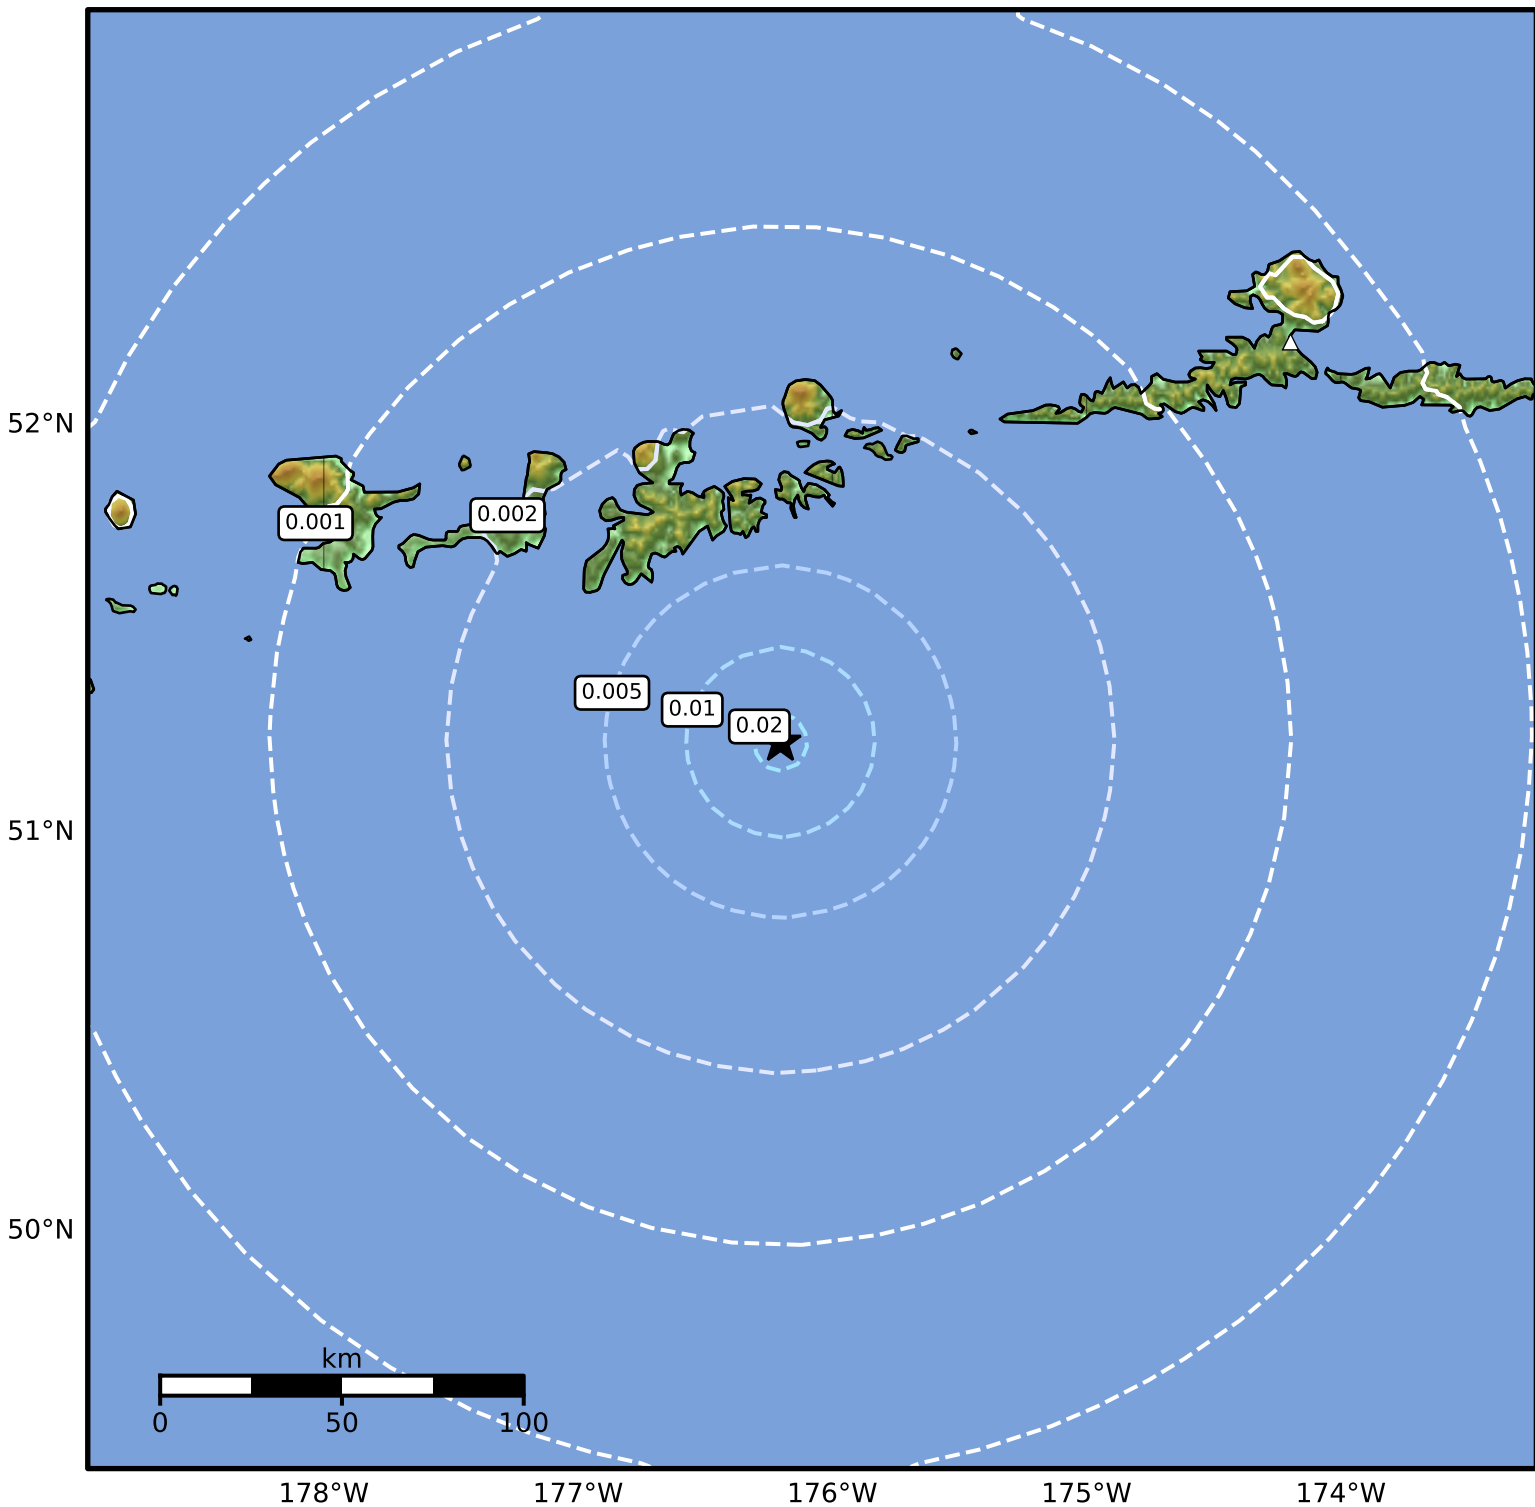

3.0 Second Peak Spectral Acceleration Map Alaska Earthquake Center  
ShakeMap: 79 km (49 miles) SSE of Adak  
Mar 21, 2025 19:42:34 UTC M4.2 N51.22 W176.20 Depth: 18.2km ID:ak0253omk2m9

Scale based on Worden et al. (2012)

Version 2: Processed 2025-03-21T20:13:34Z

△ Seismic Instrument ○ Reported Intensity

★ Epicenter