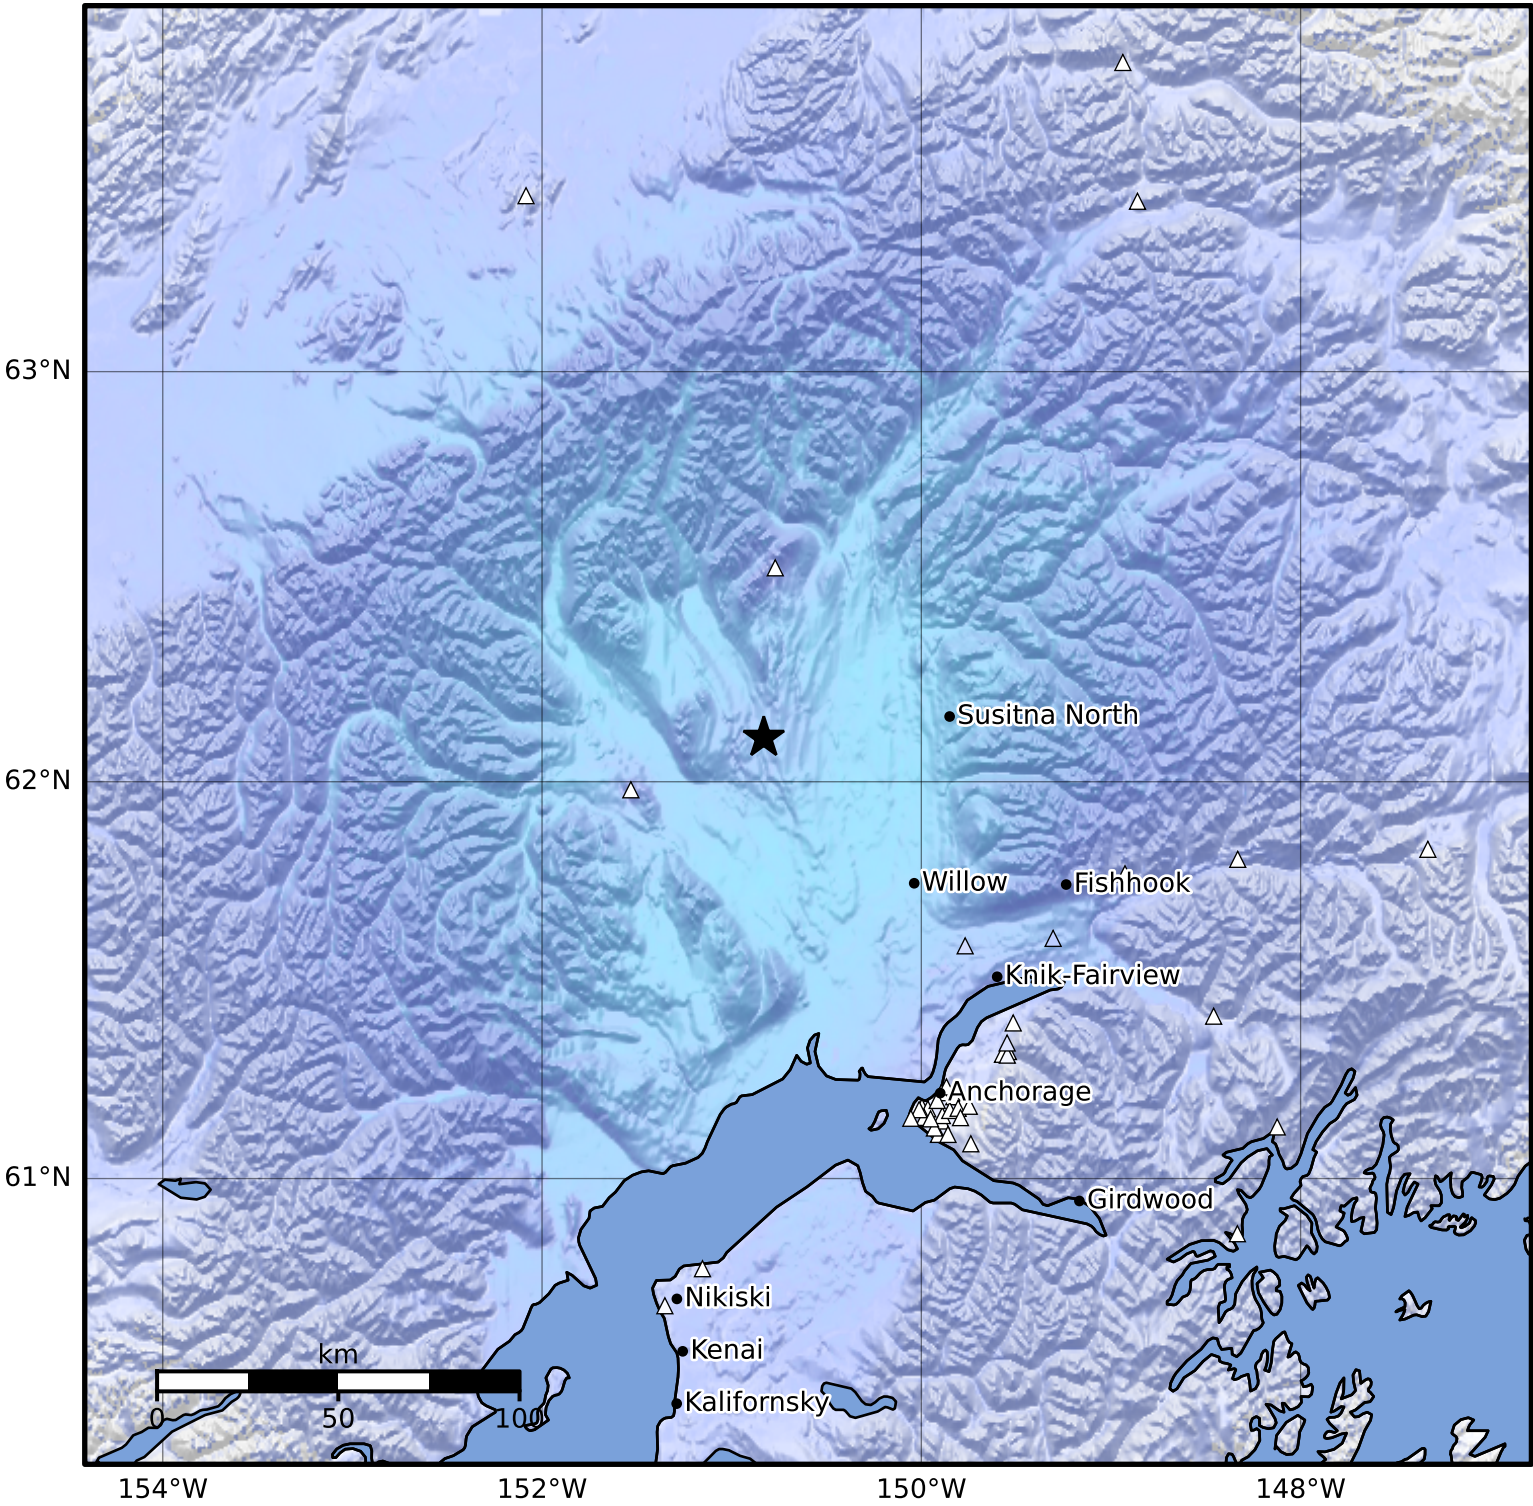

Macroseismic Intensity Map Alaska Earthquake Center
 ShakeMap: 25 km (16 miles) NE of Skwentna
 Mar 22, 2025 01:36:29 UTC M3.6 N62.11 W150.83 Depth: 61.2km ID:ak0253pzcbnc

SHAKING	Not felt	Weak	Light	Moderate	Strong	Very strong	Severe	Violent	Extreme
DAMAGE	None	None	None	Very light	Light	Moderate	Moderate/heavy	Heavy	Very heavy
PGA(%g)	<0.0464	0.297	2.76	6.2	11.5	21.5	40.1	74.7	>139
PGV(cm/s)	<0.0215	0.135	1.41	4.65	9.64	20	41.4	85.8	>178
INTENSITY	I	II-III	IV	V	VI	VII	VIII	IX	X+

Scale based on Worden et al. (2012)

Version 1: Processed 2025-03-22T01:43:58Z

△ Seismic Instrument ○ Reported Intensity

★ Epicenter