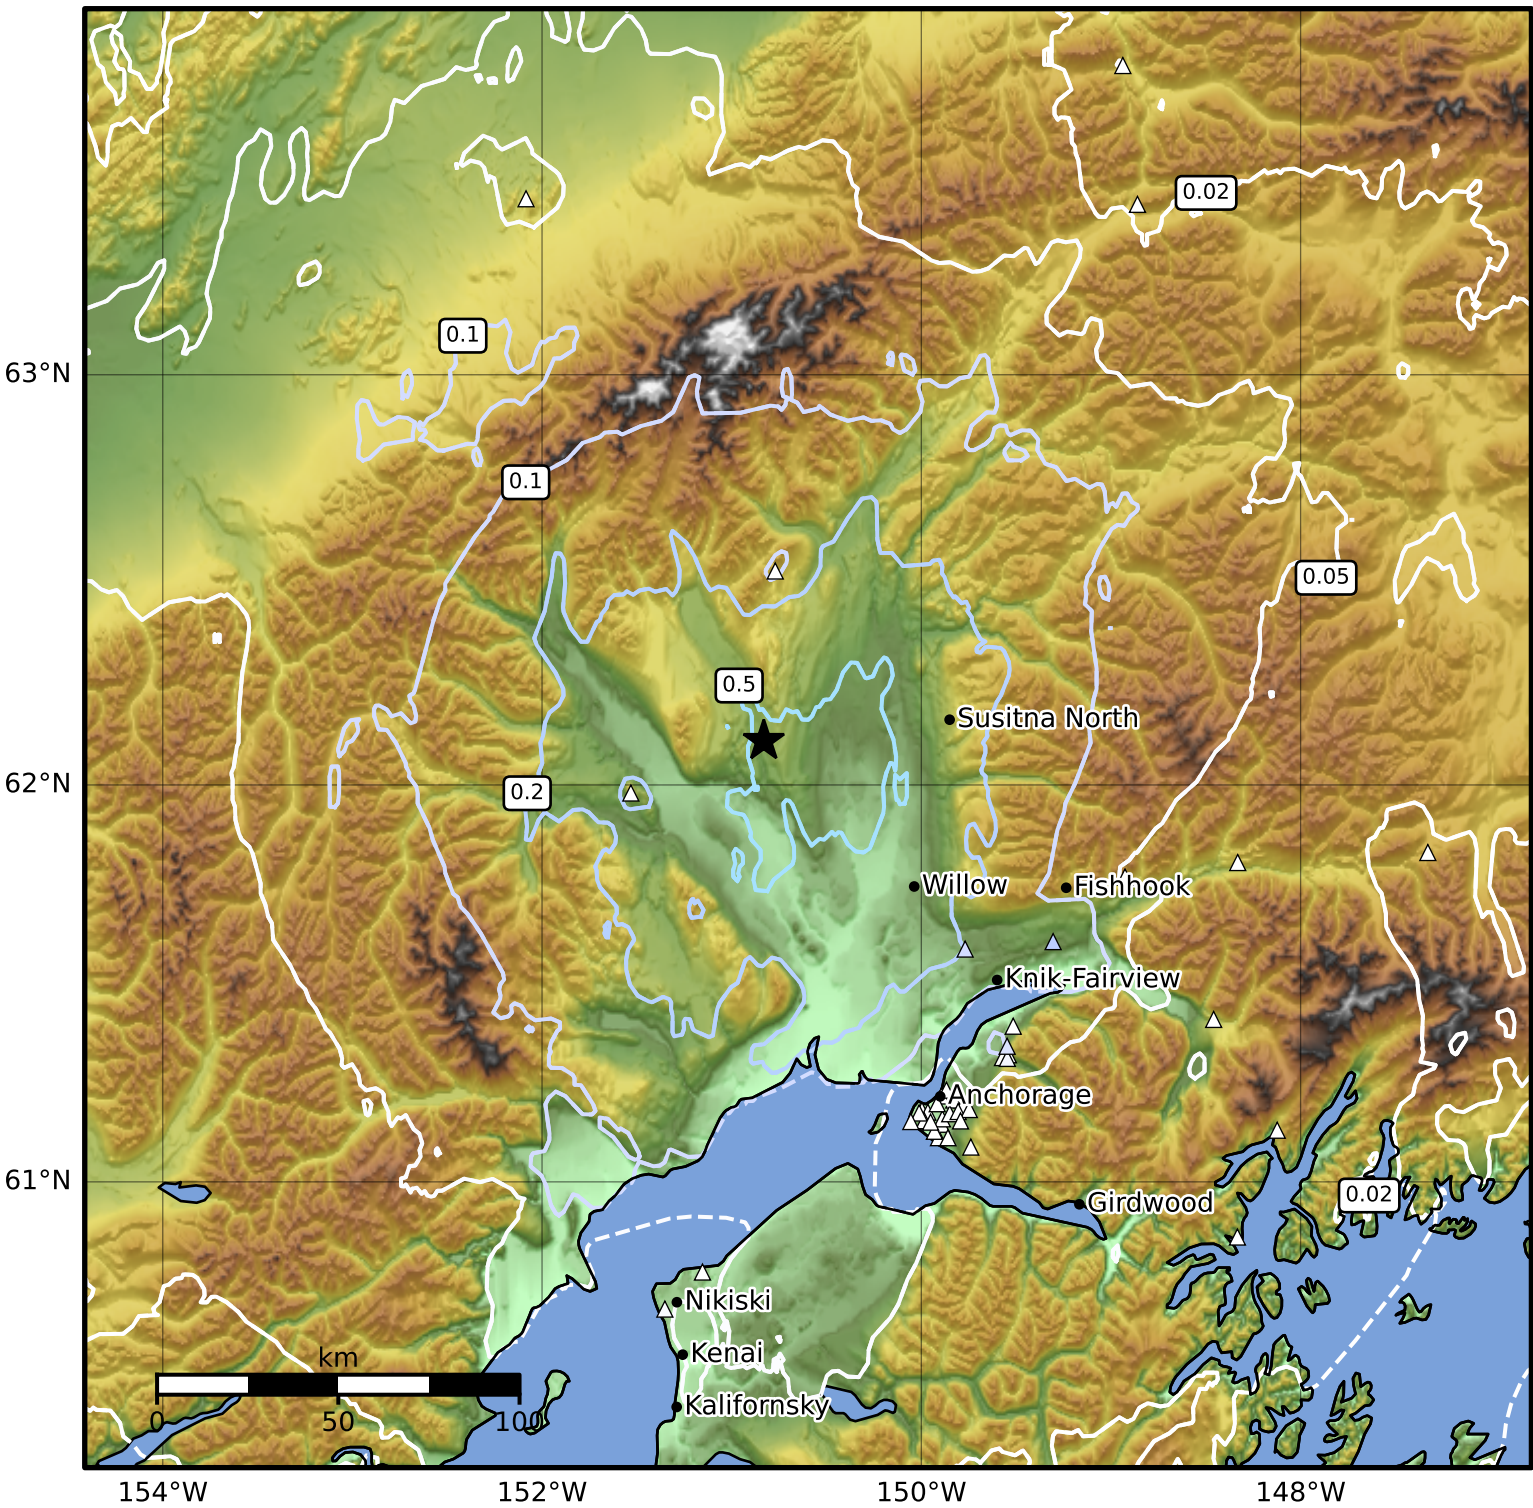

Peak Ground Acceleration Map Alaska Earthquake Center
 ShakeMap: 25 km (16 miles) NE of Skwentna
 Mar 22, 2025 01:36:29 UTC M3.6 N62.11 W150.83 Depth: 61.2km ID:ak0253pzcbnc

PGA (%g)	0.1	0.2	0.5	1	2	5	10	20	50	100	200
----------	-----	-----	-----	---	---	---	----	----	----	-----	-----

Scale based on Worden et al. (2012)

Version 1: Processed 2025-03-22T01:43:58Z

△ Seismic Instrument ○ Reported Intensity

★ Epicenter