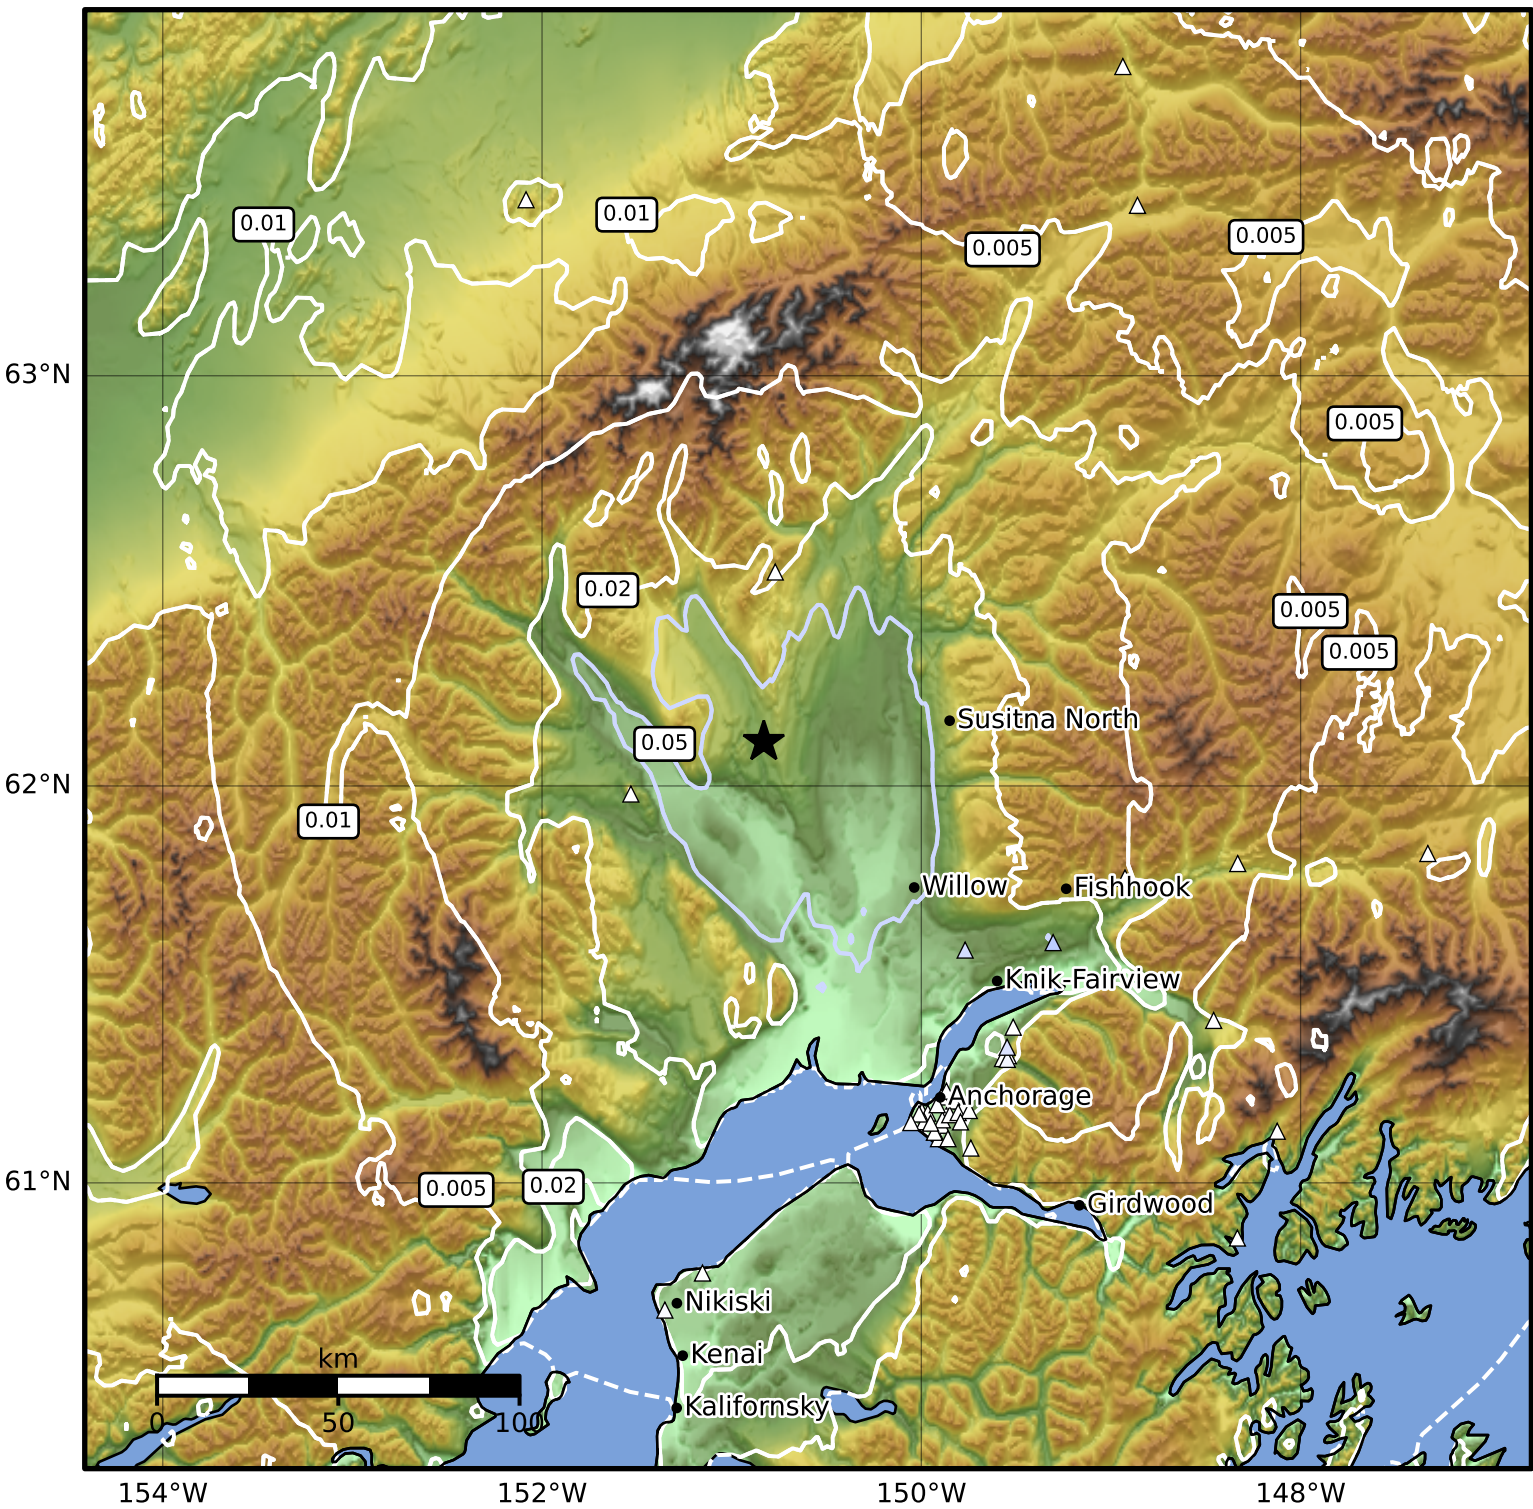

Peak Ground Velocity Map Alaska Earthquake Center  
 ShakeMap: 25 km (16 miles) NE of Skwentna  
 Mar 22, 2025 01:36:29 UTC M3.6 N62.11 W150.83 Depth: 61.2km ID:ak0253pzcbnc

PGV (cm/s)	0.1	0.2	0.5	1	2	5	10	20	50	100	200
------------	-----	-----	-----	---	---	---	----	----	----	-----	-----

Scale based on Worden et al. (2012)

Version 1: Processed 2025-03-22T01:43:58Z

△ Seismic Instrument ○ Reported Intensity

★ Epicenter