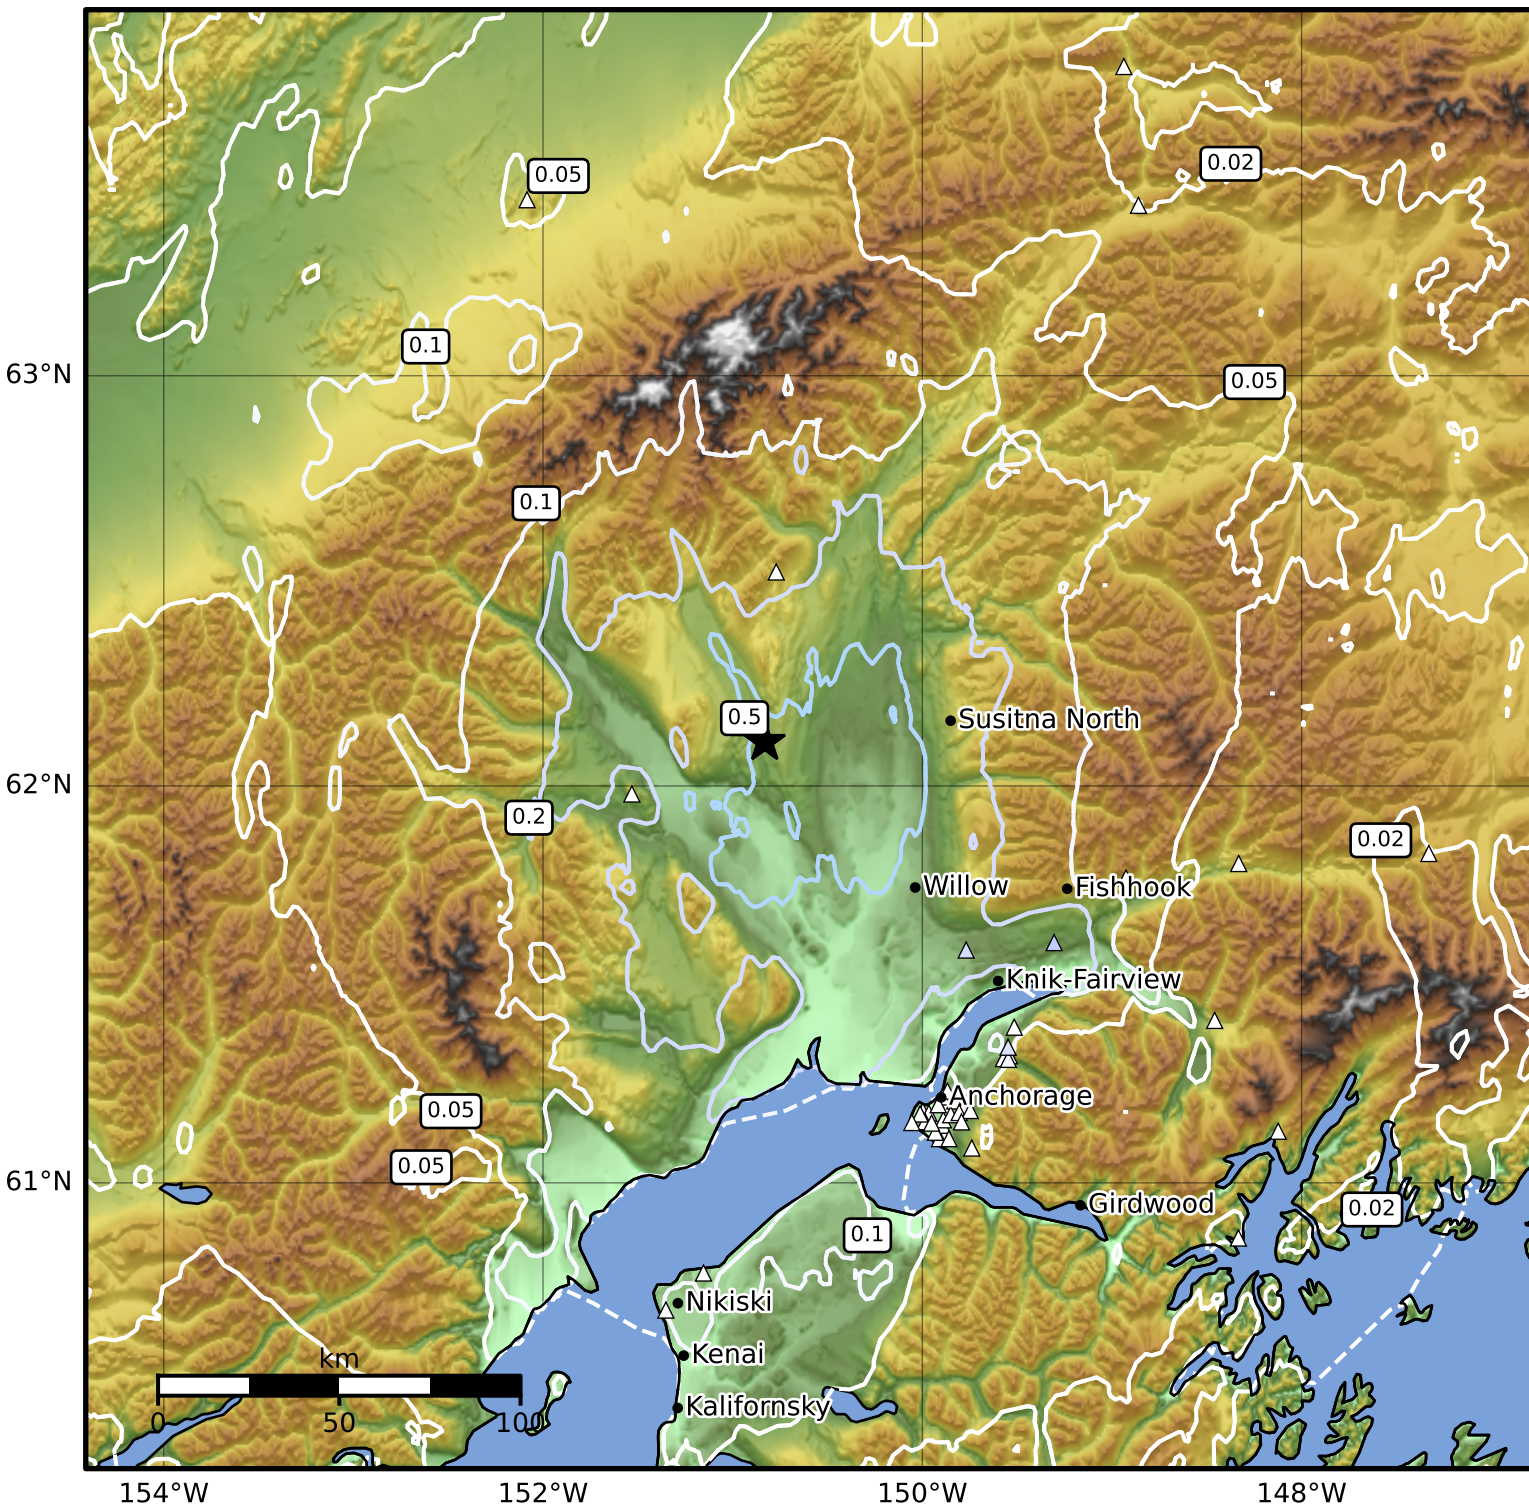

0.3 Second Peak Spectral Acceleration Map Alaska Earthquake Center  
 ShakeMap: 25 km (16 miles) NE of Skwentna  
 Mar 22, 2025 01:36:29 UTC M3.6 N62.11 W150.83 Depth: 61.2km ID:ak0253pzcbnc

SA(0.3) (%g)	0.1	0.2	0.5	1	2	5	10	20	50	100	200
--------------	-----	-----	-----	---	---	---	----	----	----	-----	-----

Scale based on Worden et al. (2012)

Version 1: Processed 2025-03-22T01:43:58Z

△ Seismic Instrument ○ Reported Intensity

★ Epicenter