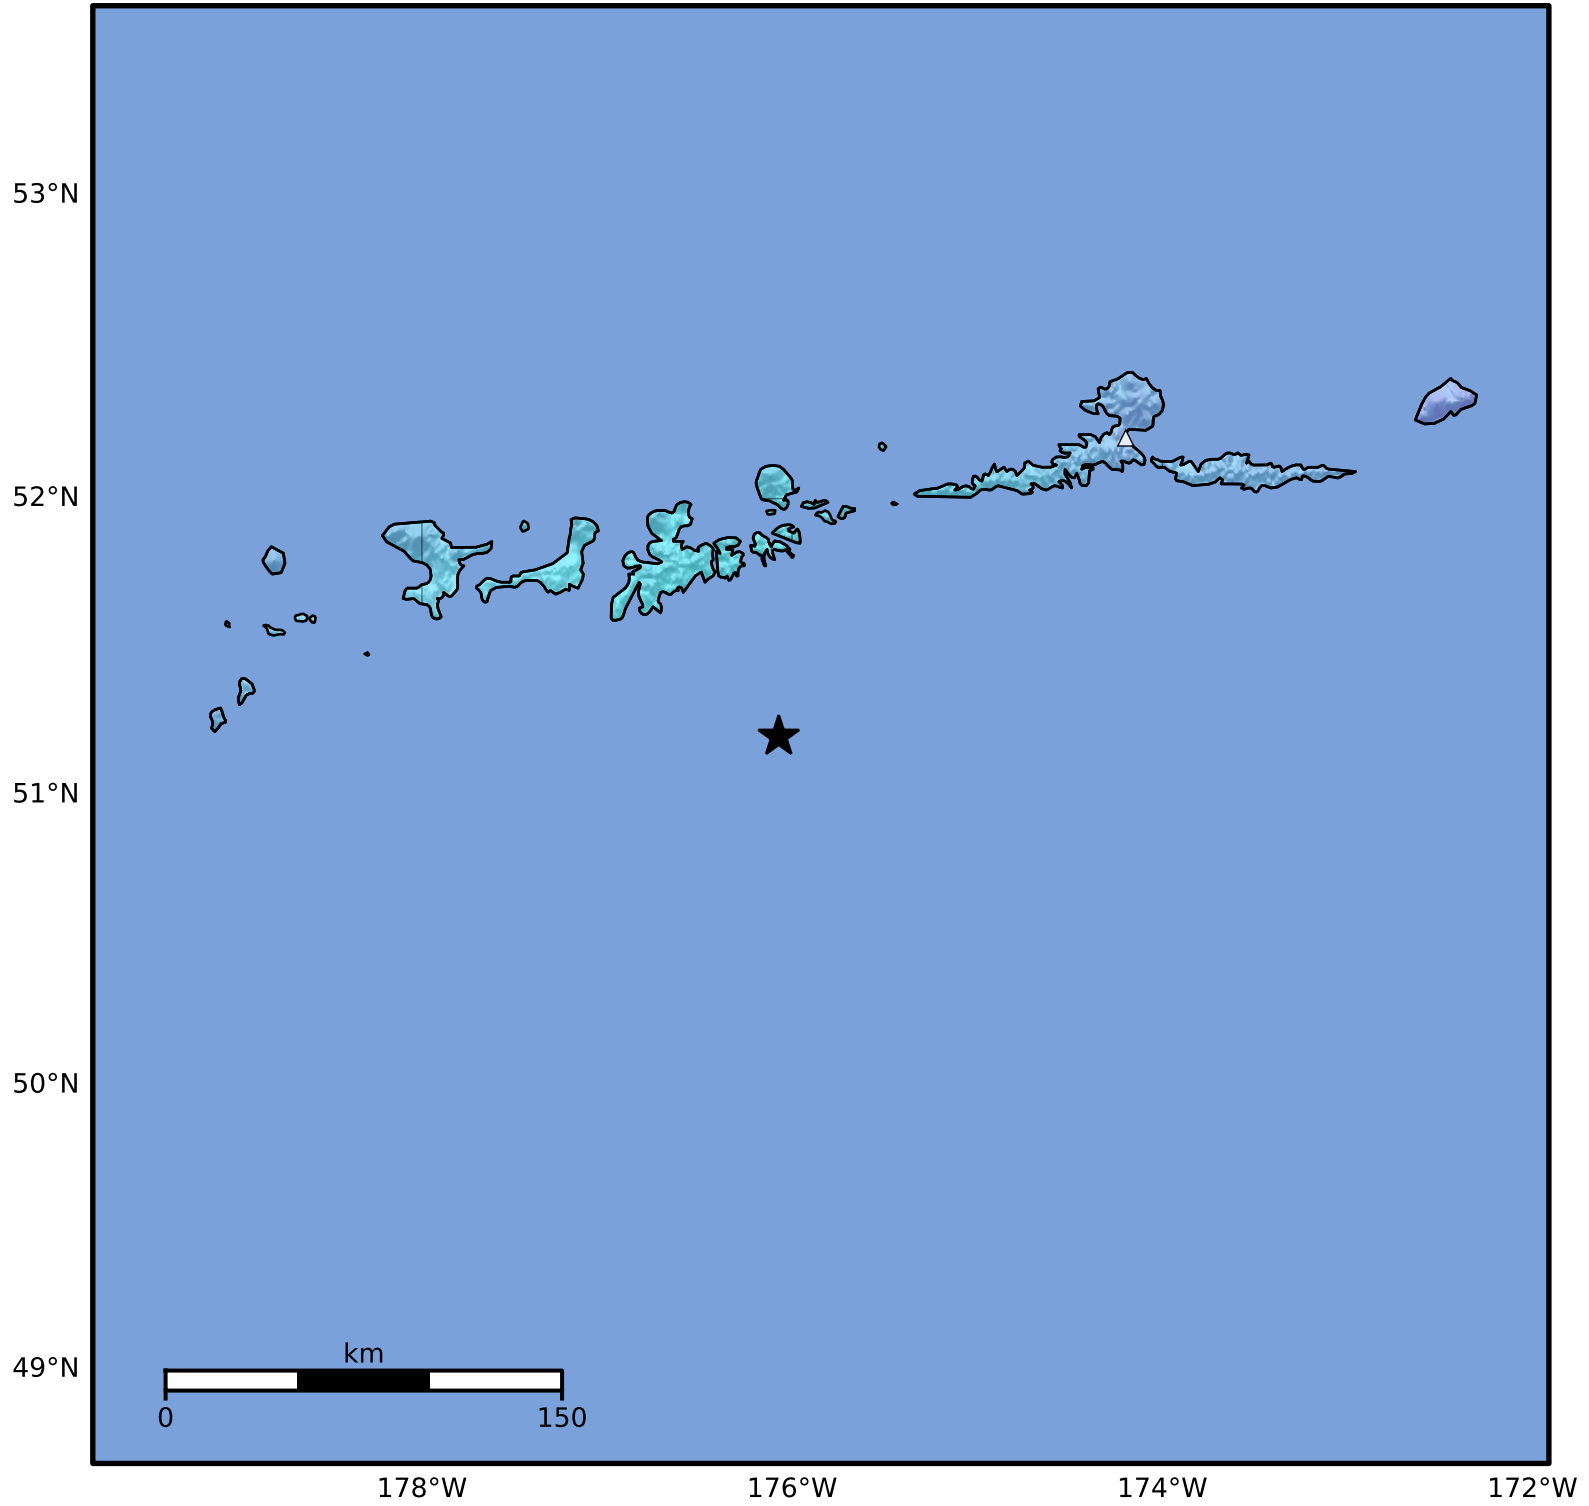

Macroseismic Intensity Map Alaska Earthquake Center
 ShakeMap: 85 km (53 miles) SSE of Adak
 Mar 22, 2025 09:49:22 UTC M5.6 N51.20 W176.07 Depth: 18.3km ID:ak0253q46kf8

SHAKING	Not felt	Weak	Light	Moderate	Strong	Very strong	Severe	Violent	Extreme
DAMAGE	None	None	None	Very light	Light	Moderate	Moderate/heavy	Heavy	Very heavy
PGA(%g)	<0.0464	0.297	2.76	6.2	11.5	21.5	40.1	74.7	>139
PGV(cm/s)	<0.0215	0.135	1.41	4.65	9.64	20	41.4	85.8	>178
INTENSITY	I	II-III	IV	V	VI	VII	VIII	IX	X+

Scale based on Worden et al. (2012) Version 4: Processed 2025-03-22T10:15:04Z
 △ Seismic Instrument ○ Reported Intensity ★ Epicenter