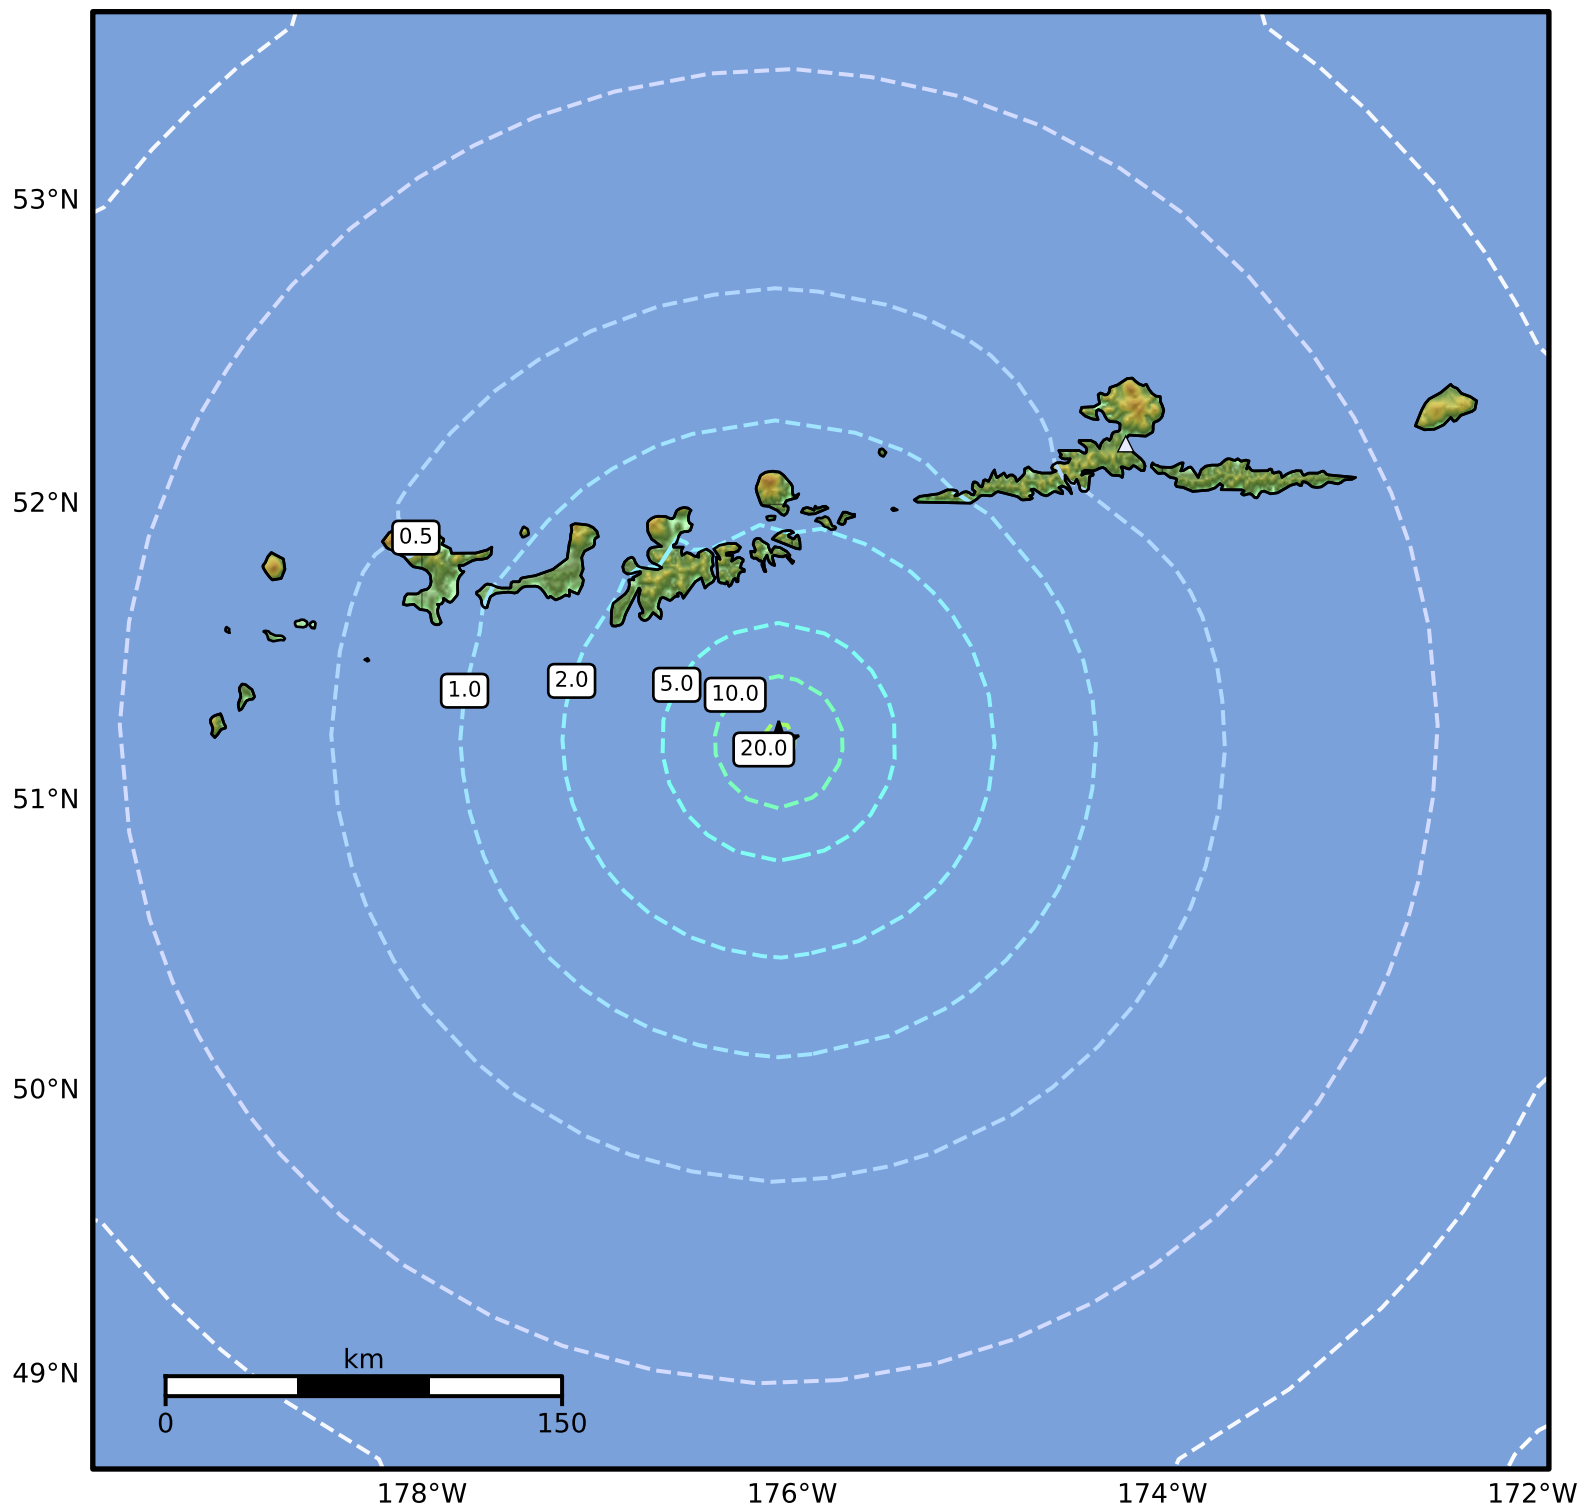

0.3 Second Peak Spectral Acceleration Map Alaska Earthquake Center
 ShakeMap: 85 km (53 miles) SSE of Adak
 Mar 22, 2025 09:49:22 UTC M5.6 N51.20 W176.07 Depth: 18.3km ID:ak0253q46kf8

SA(0.3) (%g)	0.1	0.2	0.5	1	2	5	10	20	50	100	200
--------------	-----	-----	-----	---	---	---	----	----	----	-----	-----

Scale based on Worden et al. (2012)

Version 4: Processed 2025-03-22T10:15:04Z

△ Seismic Instrument ○ Reported Intensity

★ Epicenter