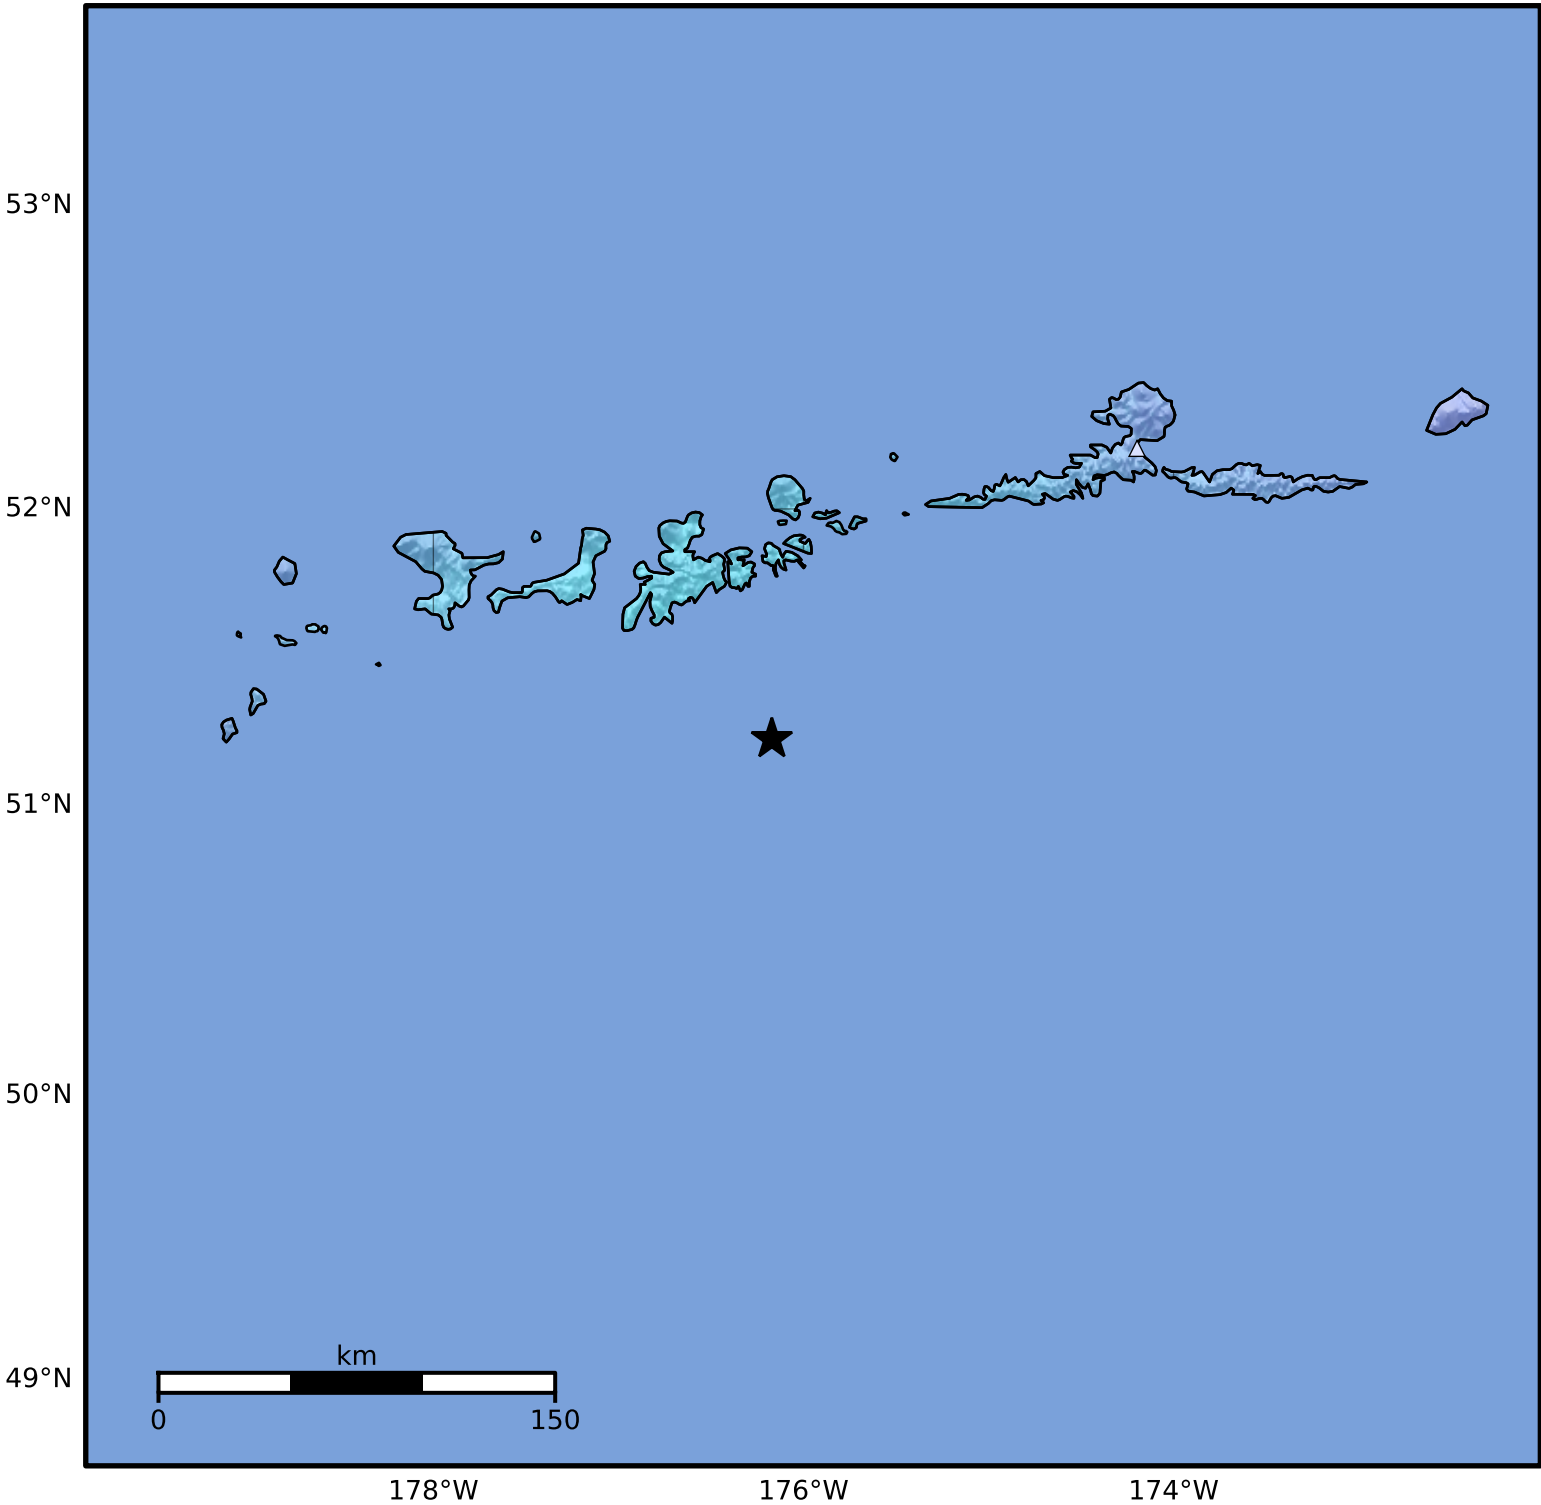

Macroseismic Intensity Map Alaska Earthquake Center
 ShakeMap: 79 km (49 miles) SSE of Adak
 Mar 22, 2025 12:59:20 UTC M5.2 N51.23 W176.17 Depth: 35.1km ID:ak0253q60zwn

SHAKING	Not felt	Weak	Light	Moderate	Strong	Very strong	Severe	Violent	Extreme
DAMAGE	None	None	None	Very light	Light	Moderate	Moderate/heavy	Heavy	Very heavy
PGA(%g)	<0.0464	0.297	2.76	6.2	11.5	21.5	40.1	74.7	>139
PGV(cm/s)	<0.0215	0.135	1.41	4.65	9.64	20	41.4	85.8	>178
INTENSITY	I	II-III	IV	V	VI	VII	VIII	IX	X+

Scale based on Worden et al. (2012)

Version 4: Processed 2025-03-22T13:23:07Z

△ Seismic Instrument ○ Reported Intensity

★ Epicenter