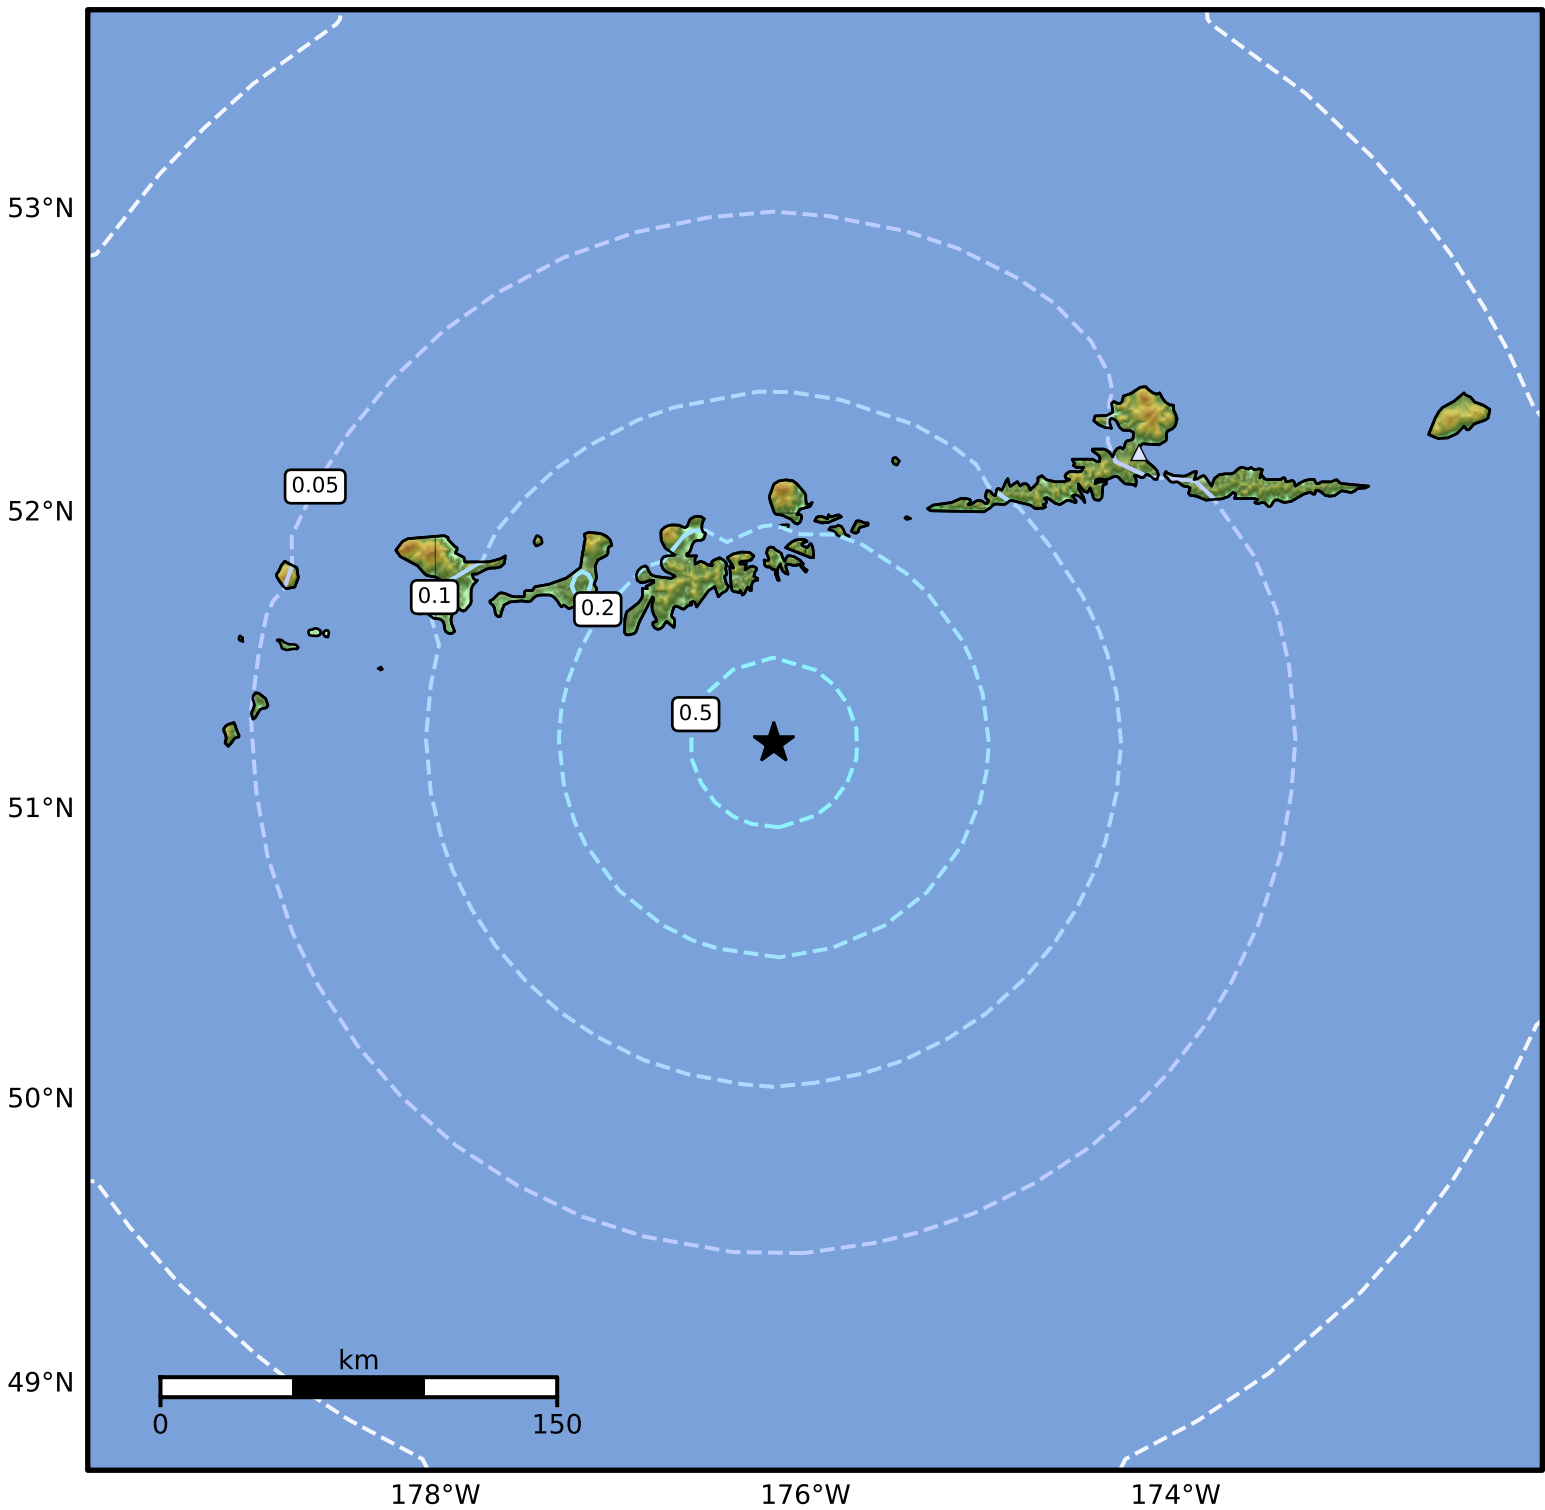

1.0 Second Peak Spectral Acceleration Map Alaska Earthquake Center
ShakeMap: 79 km (49 miles) SSE of Adak
Mar 22, 2025 12:59:20 UTC M5.2 N51.23 W176.17 Depth: 35.1km ID:ak0253q60zwn

SA(1.0) (%g)	0.1	0.2	0.5	1	2	5	10	20	50	100	200
--------------	-----	-----	-----	---	---	---	----	----	----	-----	-----

Scale based on Worden et al. (2012)

Version 4: Processed 2025-03-22T13:23:07Z

△ Seismic Instrument ○ Reported Intensity

★ Epicenter