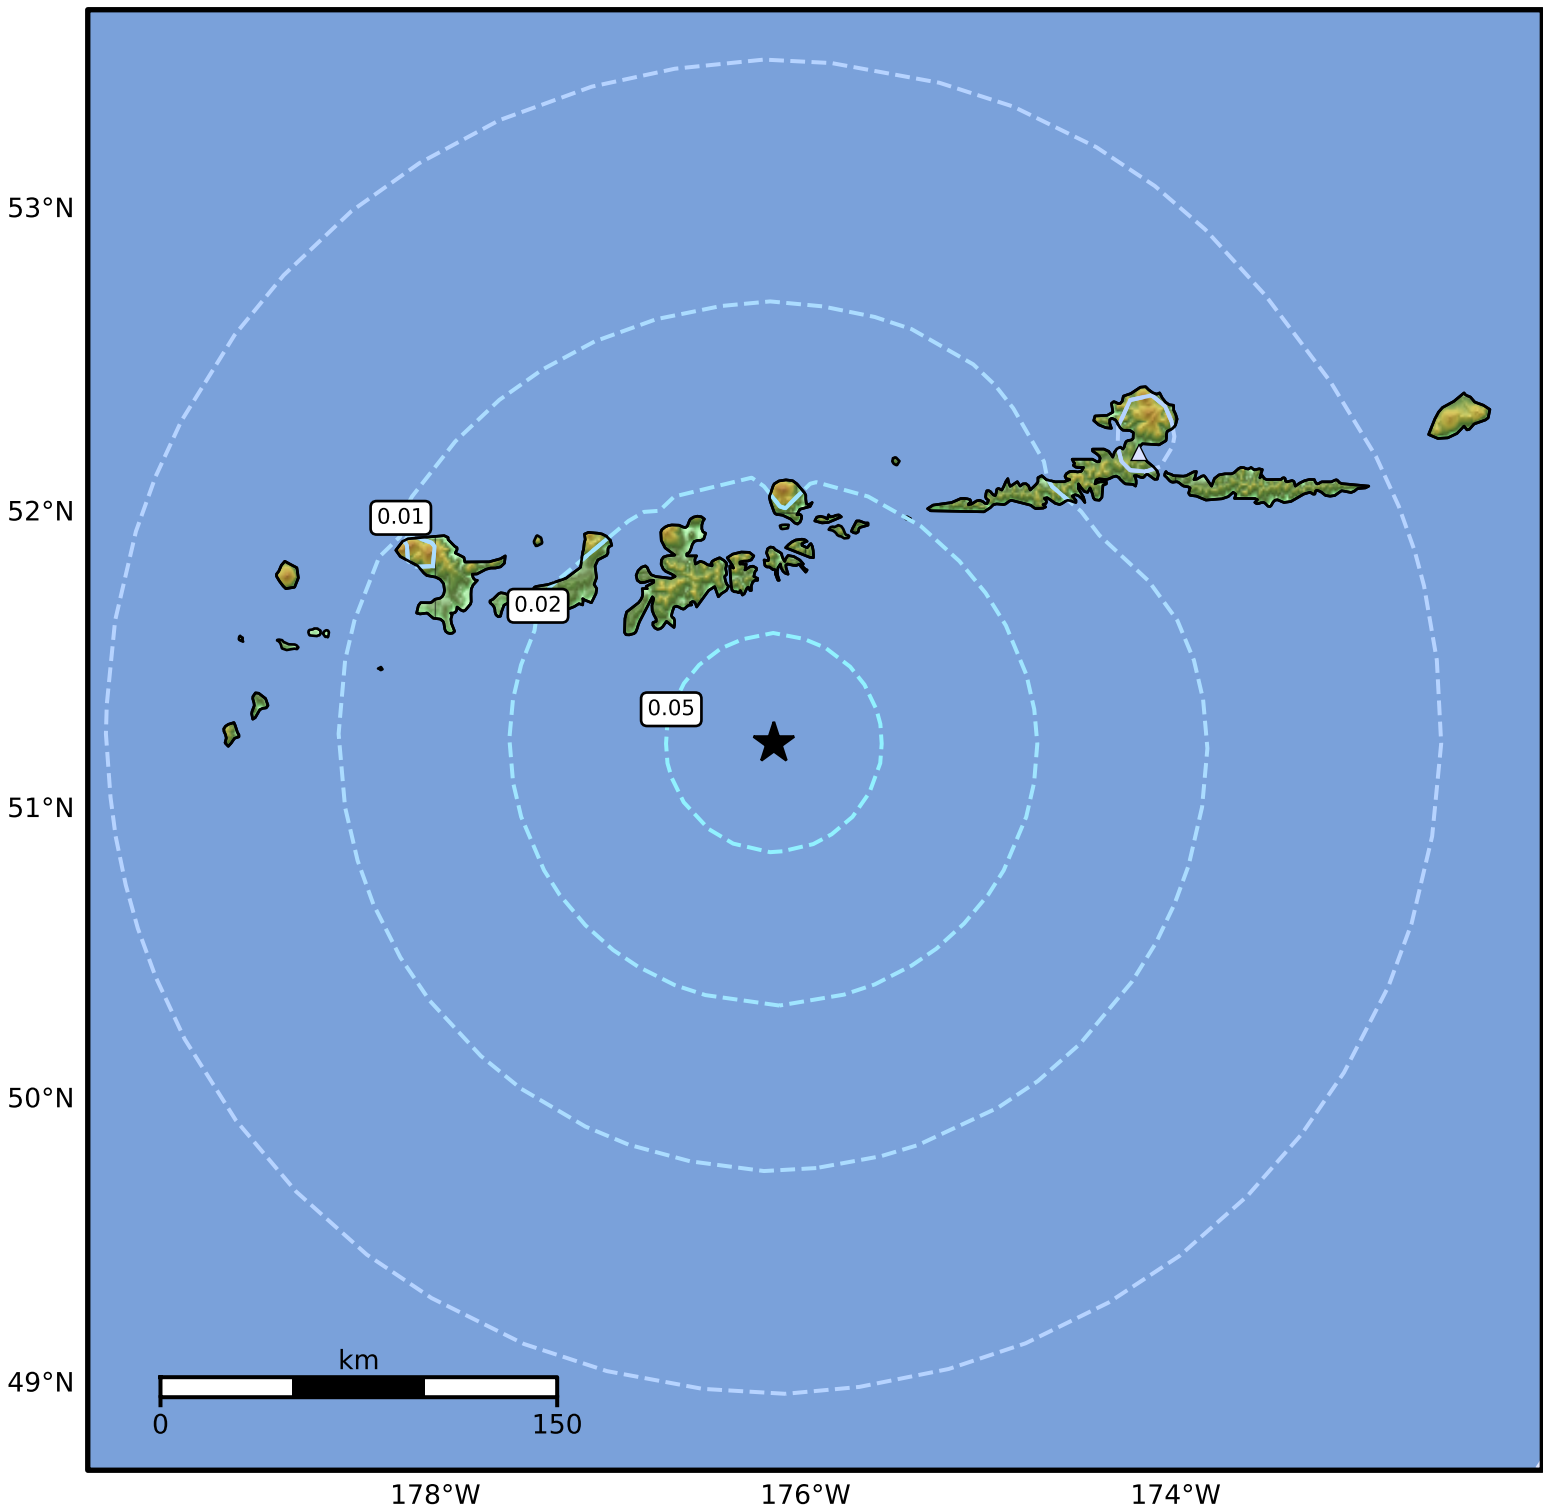

3.0 Second Peak Spectral Acceleration Map Alaska Earthquake Center
ShakeMap: 79 km (49 miles) SSE of Adak
Mar 22, 2025 12:59:20 UTC M5.2 N51.23 W176.17 Depth: 35.1km ID:ak0253q60zwn

Scale based on Worden et al. (2012)

Version 4: Processed 2025-03-22T13:23:07Z

△ Seismic Instrument ○ Reported Intensity

★ Epicenter