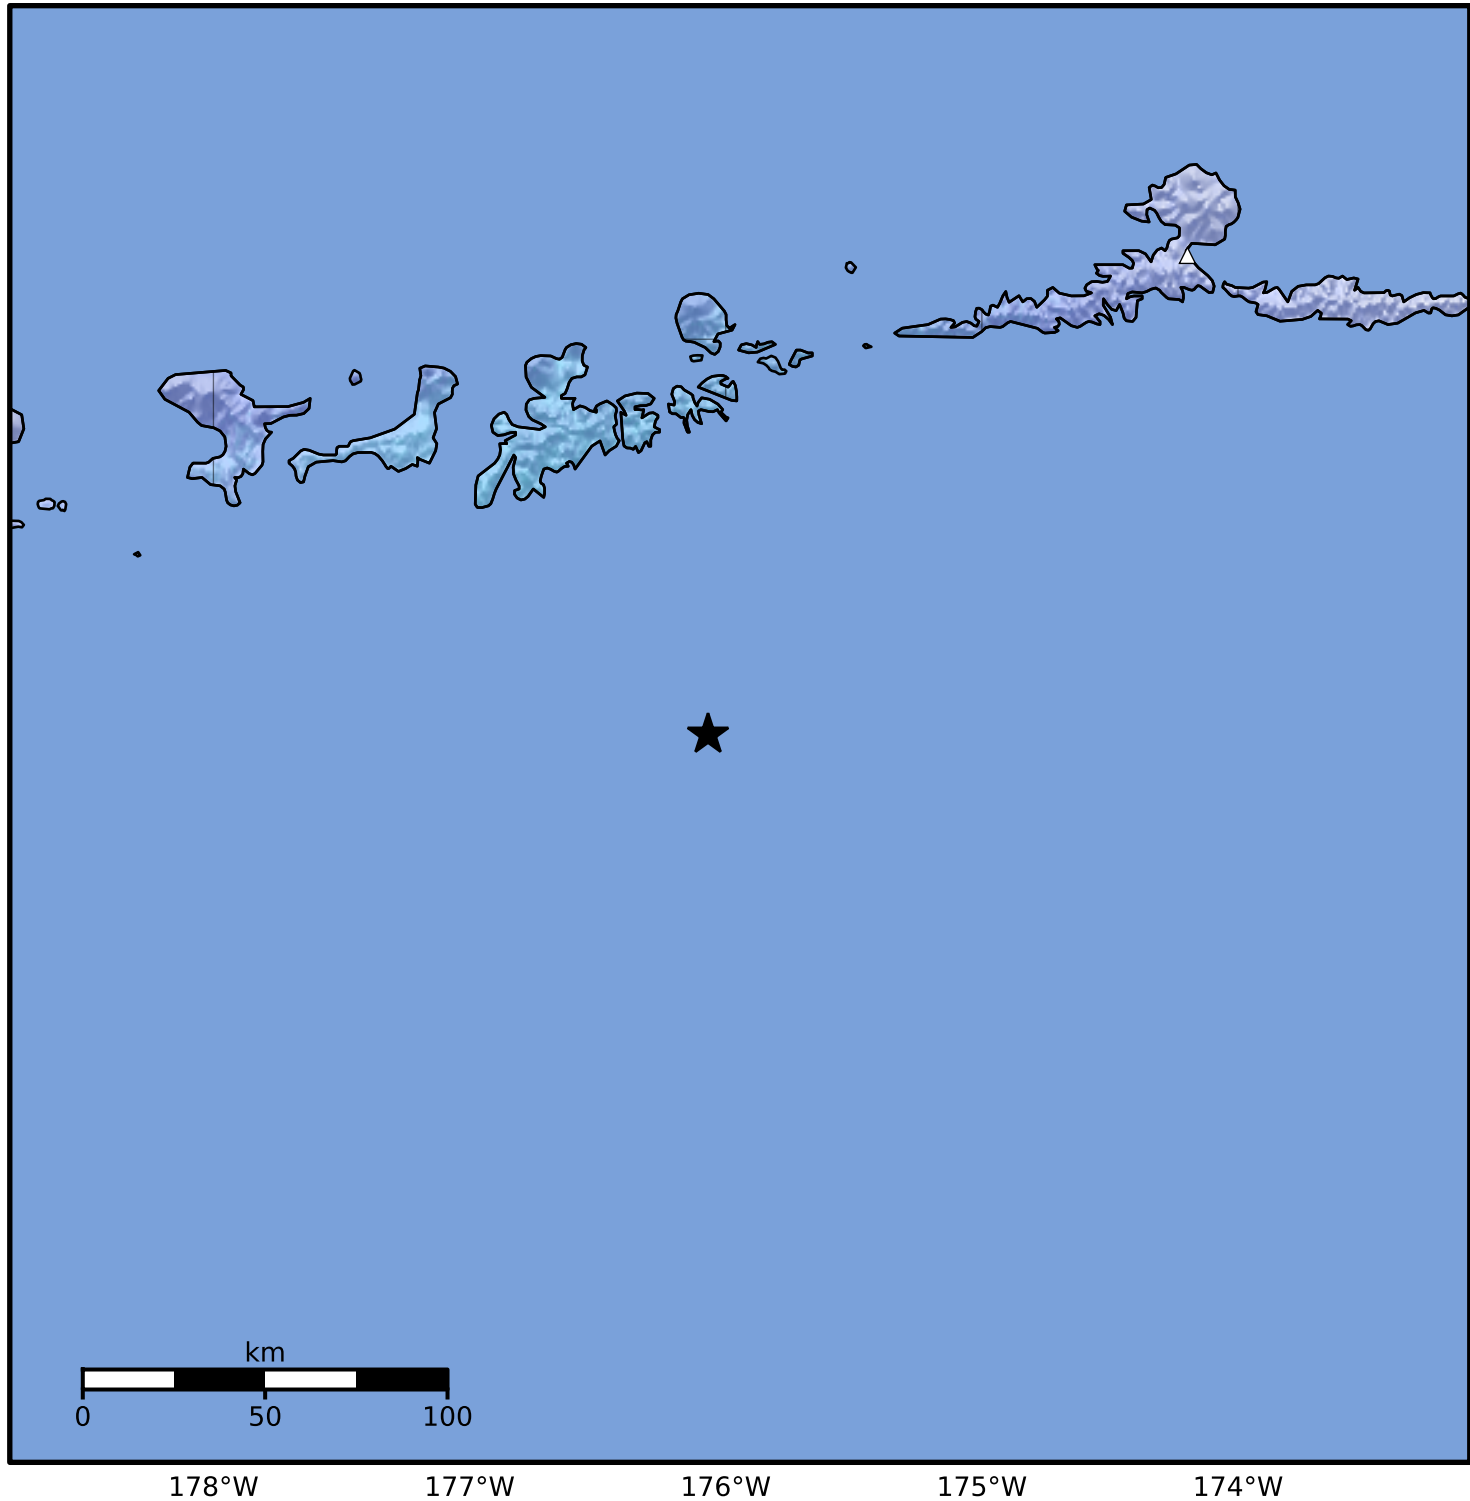

Macroseismic Intensity Map Alaska Earthquake Center
 ShakeMap: 102 km (63 miles) SSE of Adak
 Mar 23, 2025 14:18:58 UTC M4.7 N51.04 W176.07 Depth: 25.9km ID:ak0253ruiihb

SHAKING	Not felt	Weak	Light	Moderate	Strong	Very strong	Severe	Violent	Extreme
DAMAGE	None	None	None	Very light	Light	Moderate	Moderate/heavy	Heavy	Very heavy
PGA(%g)	<0.0464	0.297	2.76	6.2	11.5	21.5	40.1	74.7	>139
PGV(cm/s)	<0.0215	0.135	1.41	4.65	9.64	20	41.4	85.8	>178
INTENSITY	I	II-III	IV	V	VI	VII	VIII	IX	X+

Scale based on Worden et al. (2012) Version 2: Processed 2025-03-23T17:52:35Z
 △ Seismic Instrument ○ Reported Intensity ★ Epicenter