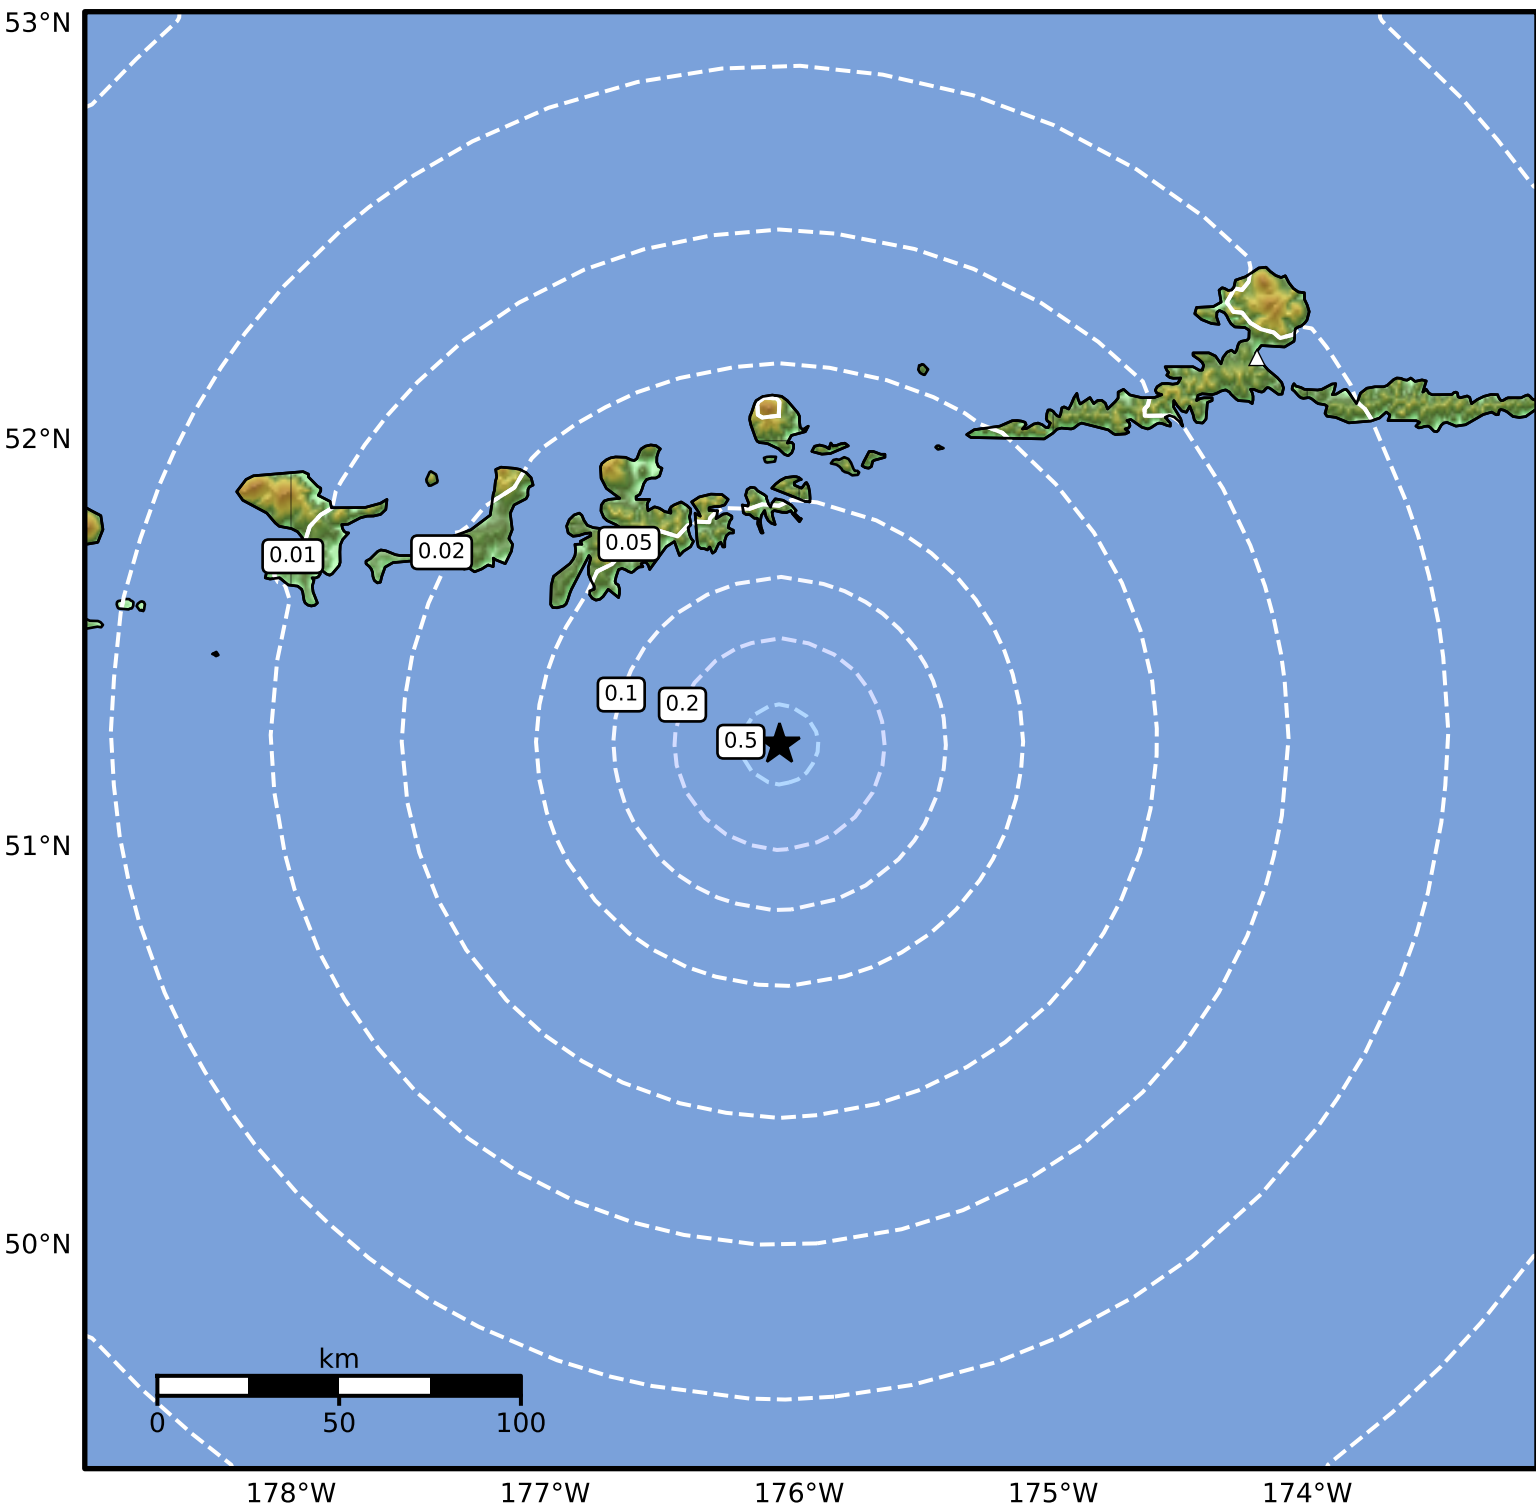

0.3 Second Peak Spectral Acceleration Map Alaska Earthquake Center
 ShakeMap: 80 km (50 miles) SSE of Adak
 Mar 24, 2025 15:23:16 UTC M3.6 N51.26 W176.08 Depth: 20.6km ID:ak0253tio9ux

SA(0.3) (%g)	0.1	0.2	0.5	1	2	5	10	20	50	100	200
---------------------	------------	------------	------------	----------	----------	----------	-----------	-----------	-----------	------------	------------

Scale based on Worden et al. (2012)

Version 2: Processed 2025-03-24T16:08:48Z

△ Seismic Instrument ○ Reported Intensity

★ Epicenter