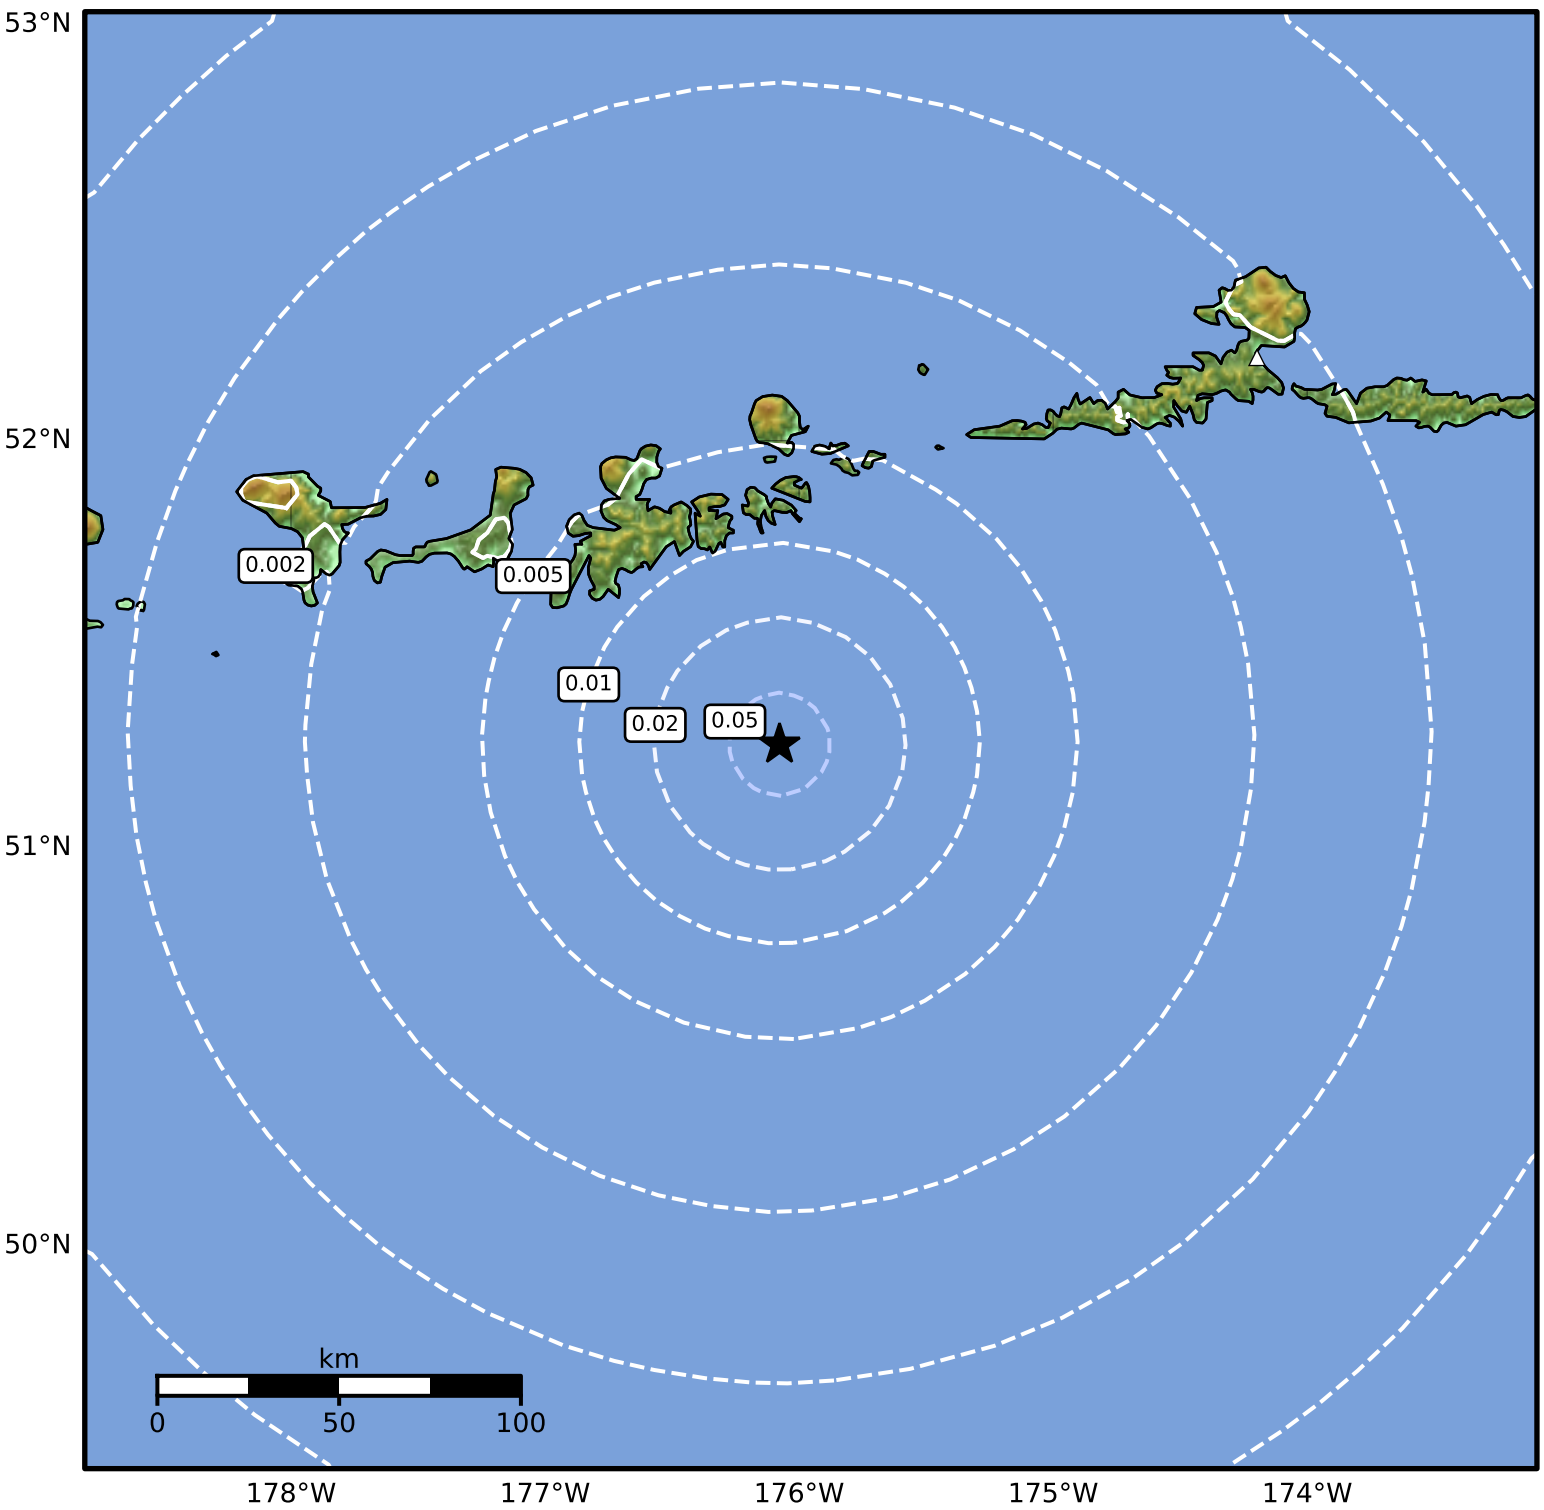

1.0 Second Peak Spectral Acceleration Map Alaska Earthquake Center
 ShakeMap: 80 km (50 miles) SSE of Adak
 Mar 24, 2025 15:23:16 UTC M3.6 N51.26 W176.08 Depth: 20.6km ID:ak0253tio9ux

SA(1.0) (%g)	0.1	0.2	0.5	1	2	5	10	20	50	100	200
--------------	-----	-----	-----	---	---	---	----	----	----	-----	-----

Scale based on Worden et al. (2012)

Version 2: Processed 2025-03-24T16:08:48Z

△ Seismic Instrument ○ Reported Intensity ★ Epicenter