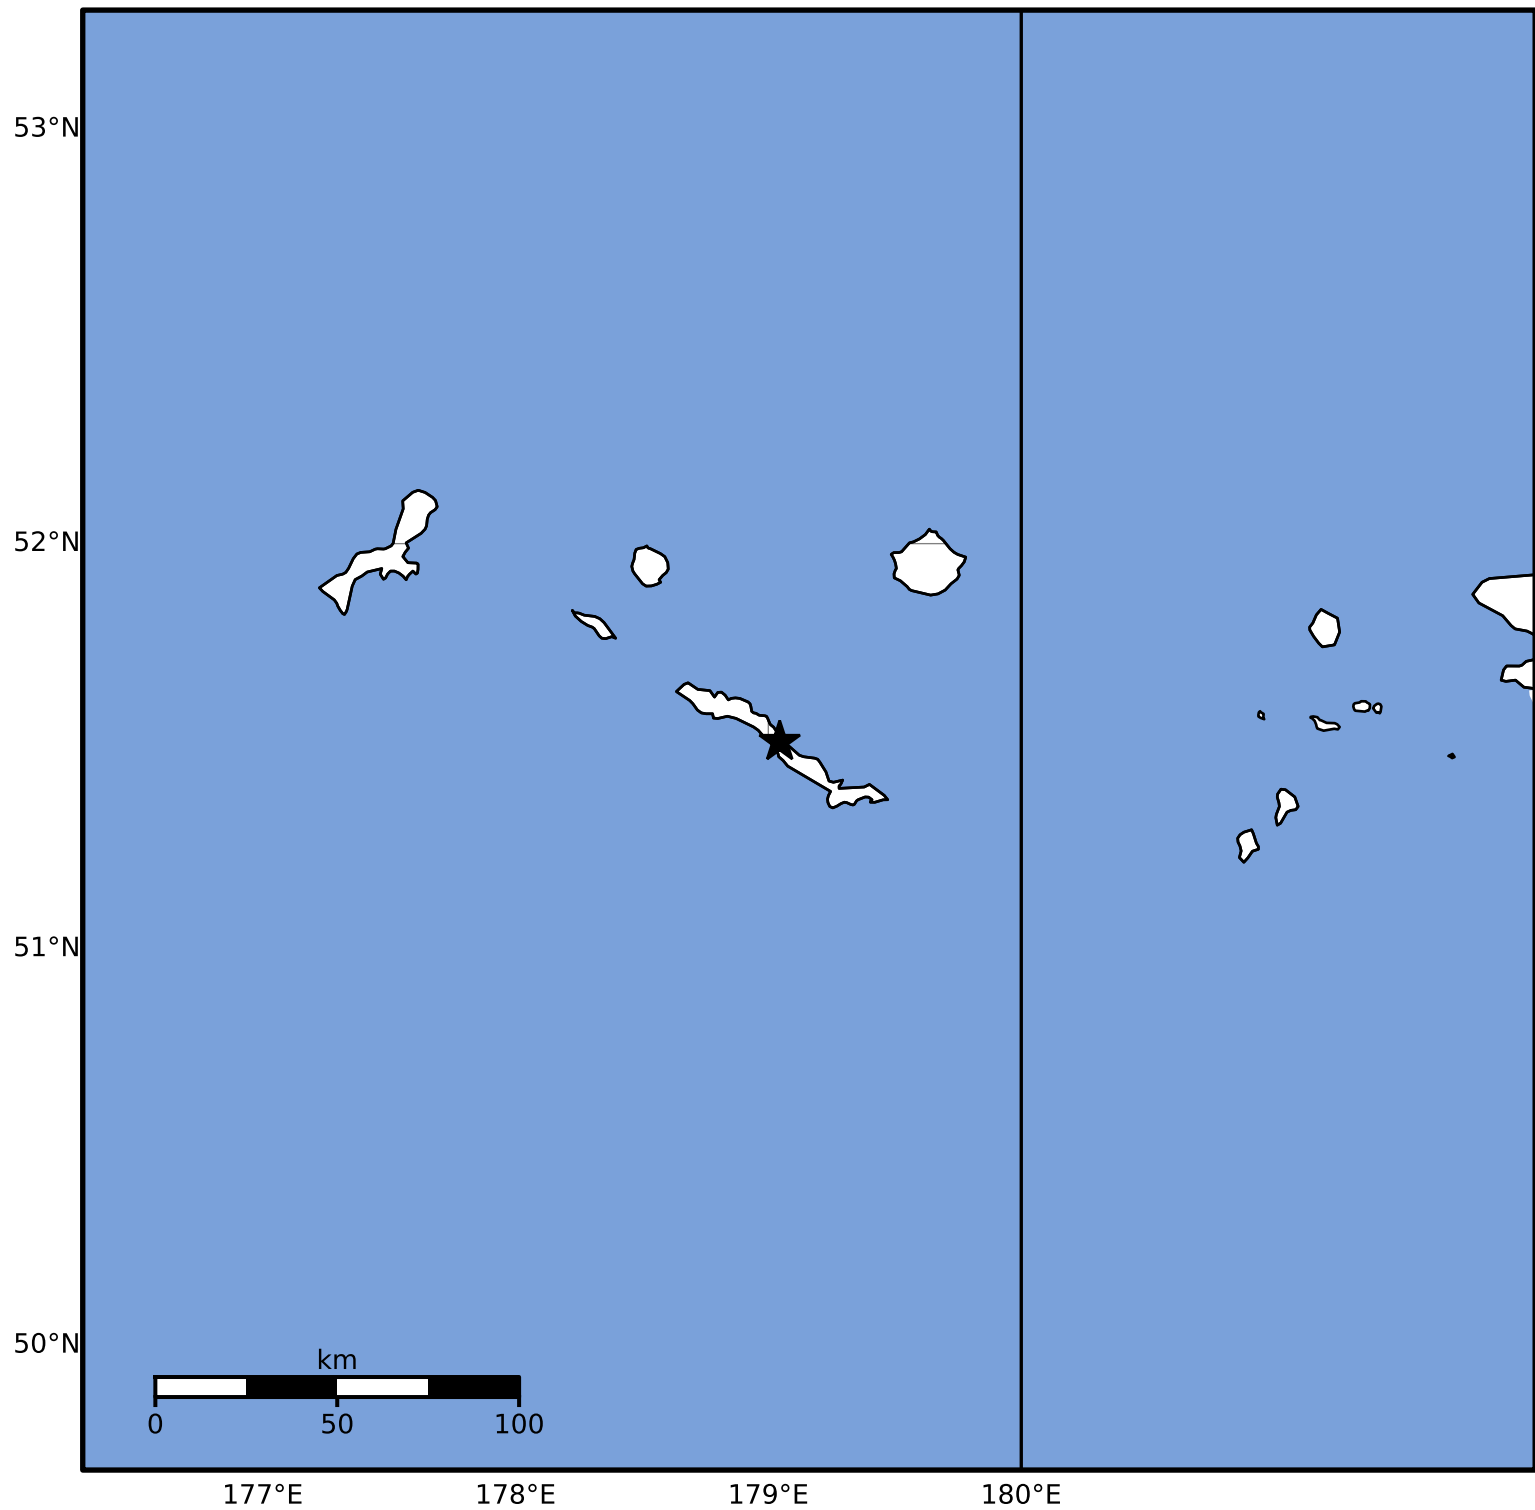

Peak Ground Acceleration Map Alaska Earthquake Center
ShakeMap: 4 km (2 miles) ESE of Amchitka
Mar 25, 2025 07:38:27 UTC M3.6 N51.51 E179.05 Depth: 52.0km ID:ak0253v1je42

Scale based on Worden et al. (2012)

Version 2: Processed 2025-03-25T15:58:46Z

△ Seismic Instrument ○ Reported Intensity

★ Epicenter