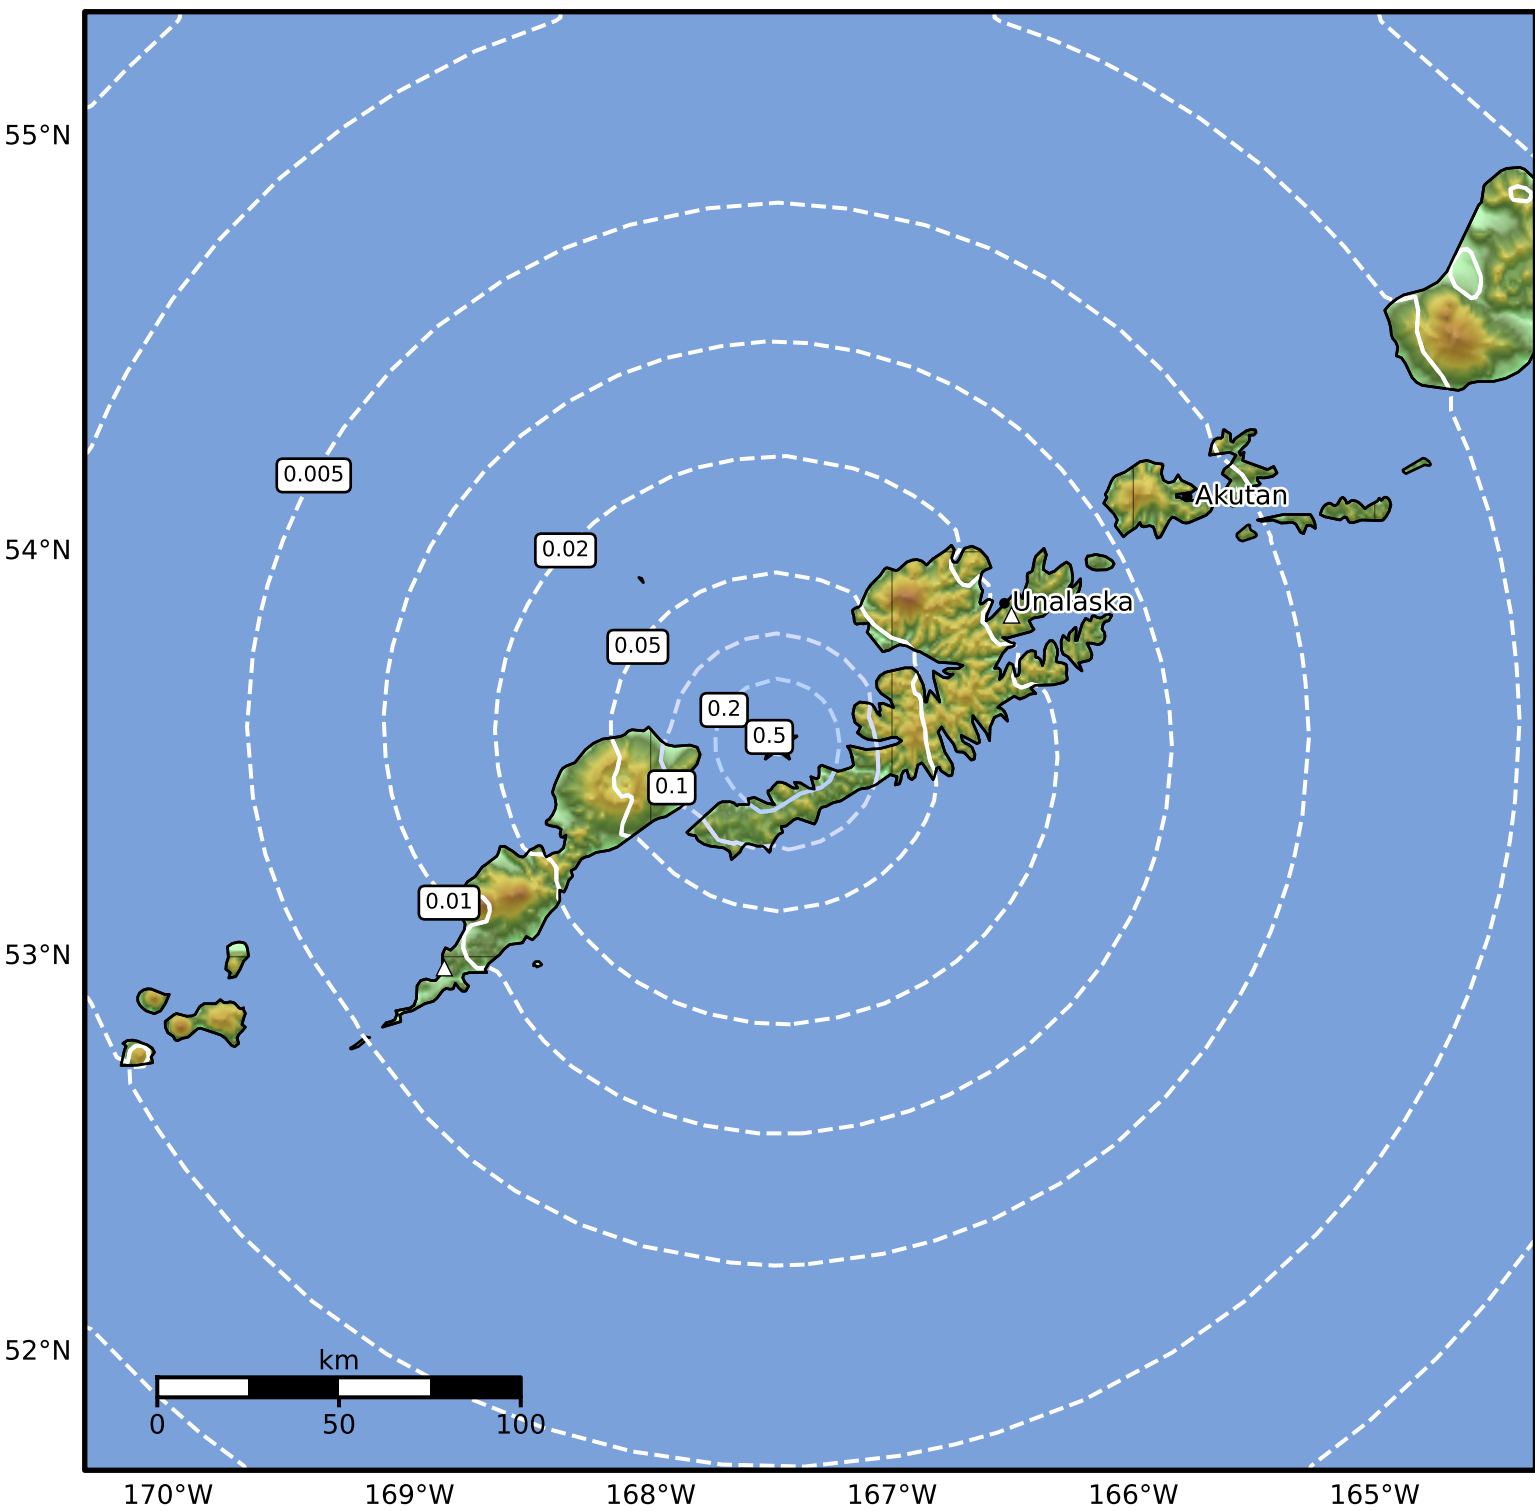

Peak Ground Acceleration Map Alaska Earthquake Center
ShakeMap: 72 km (45 miles) WSW of Unalaska
Mar 25, 2025 11:54:13 UTC M3.5 N53.53 W167.47 Depth: 5.1km ID:ak0253v40ira

PGA (%g)	0.1	0.2	0.5	1	2	5	10	20	50	100	200
----------	-----	-----	-----	---	---	---	----	----	----	-----	-----

Scale based on Worden et al. (2012)

Version 2: Processed 2025-03-25T16:05:25Z

△ Seismic Instrument ○ Reported Intensity

★ Epicenter