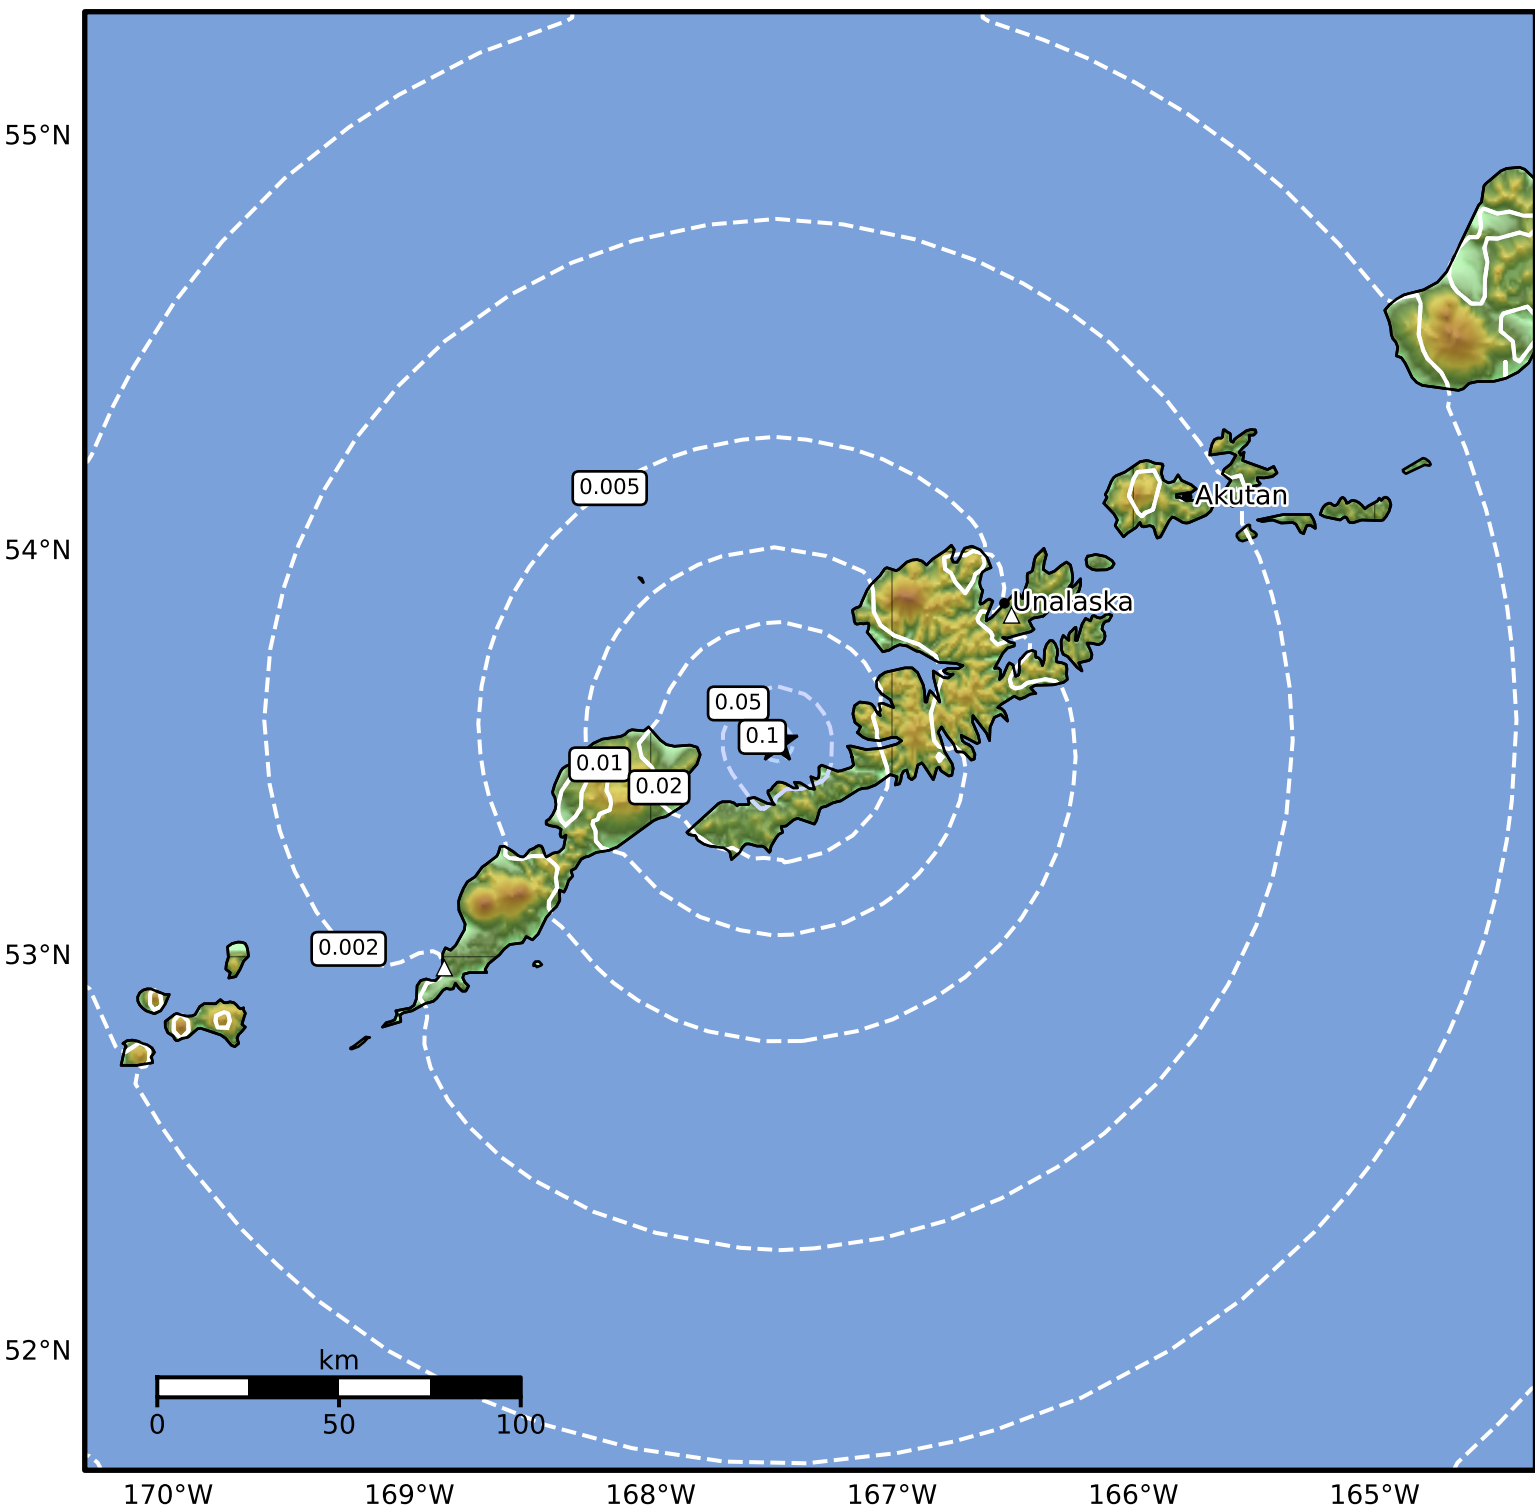

Peak Ground Velocity Map Alaska Earthquake Center
 ShakeMap: 72 km (45 miles) WSW of Unalaska
 Mar 25, 2025 11:54:13 UTC M3.5 N53.53 W167.47 Depth: 5.1km ID:ak0253v40ira

PGV (cm/s)	0.1	0.2	0.5	1	2	5	10	20	50	100	200
------------	-----	-----	-----	---	---	---	----	----	----	-----	-----

Scale based on Worden et al. (2012)

Version 2: Processed 2025-03-25T16:05:25Z

△ Seismic Instrument ○ Reported Intensity

★ Epicenter