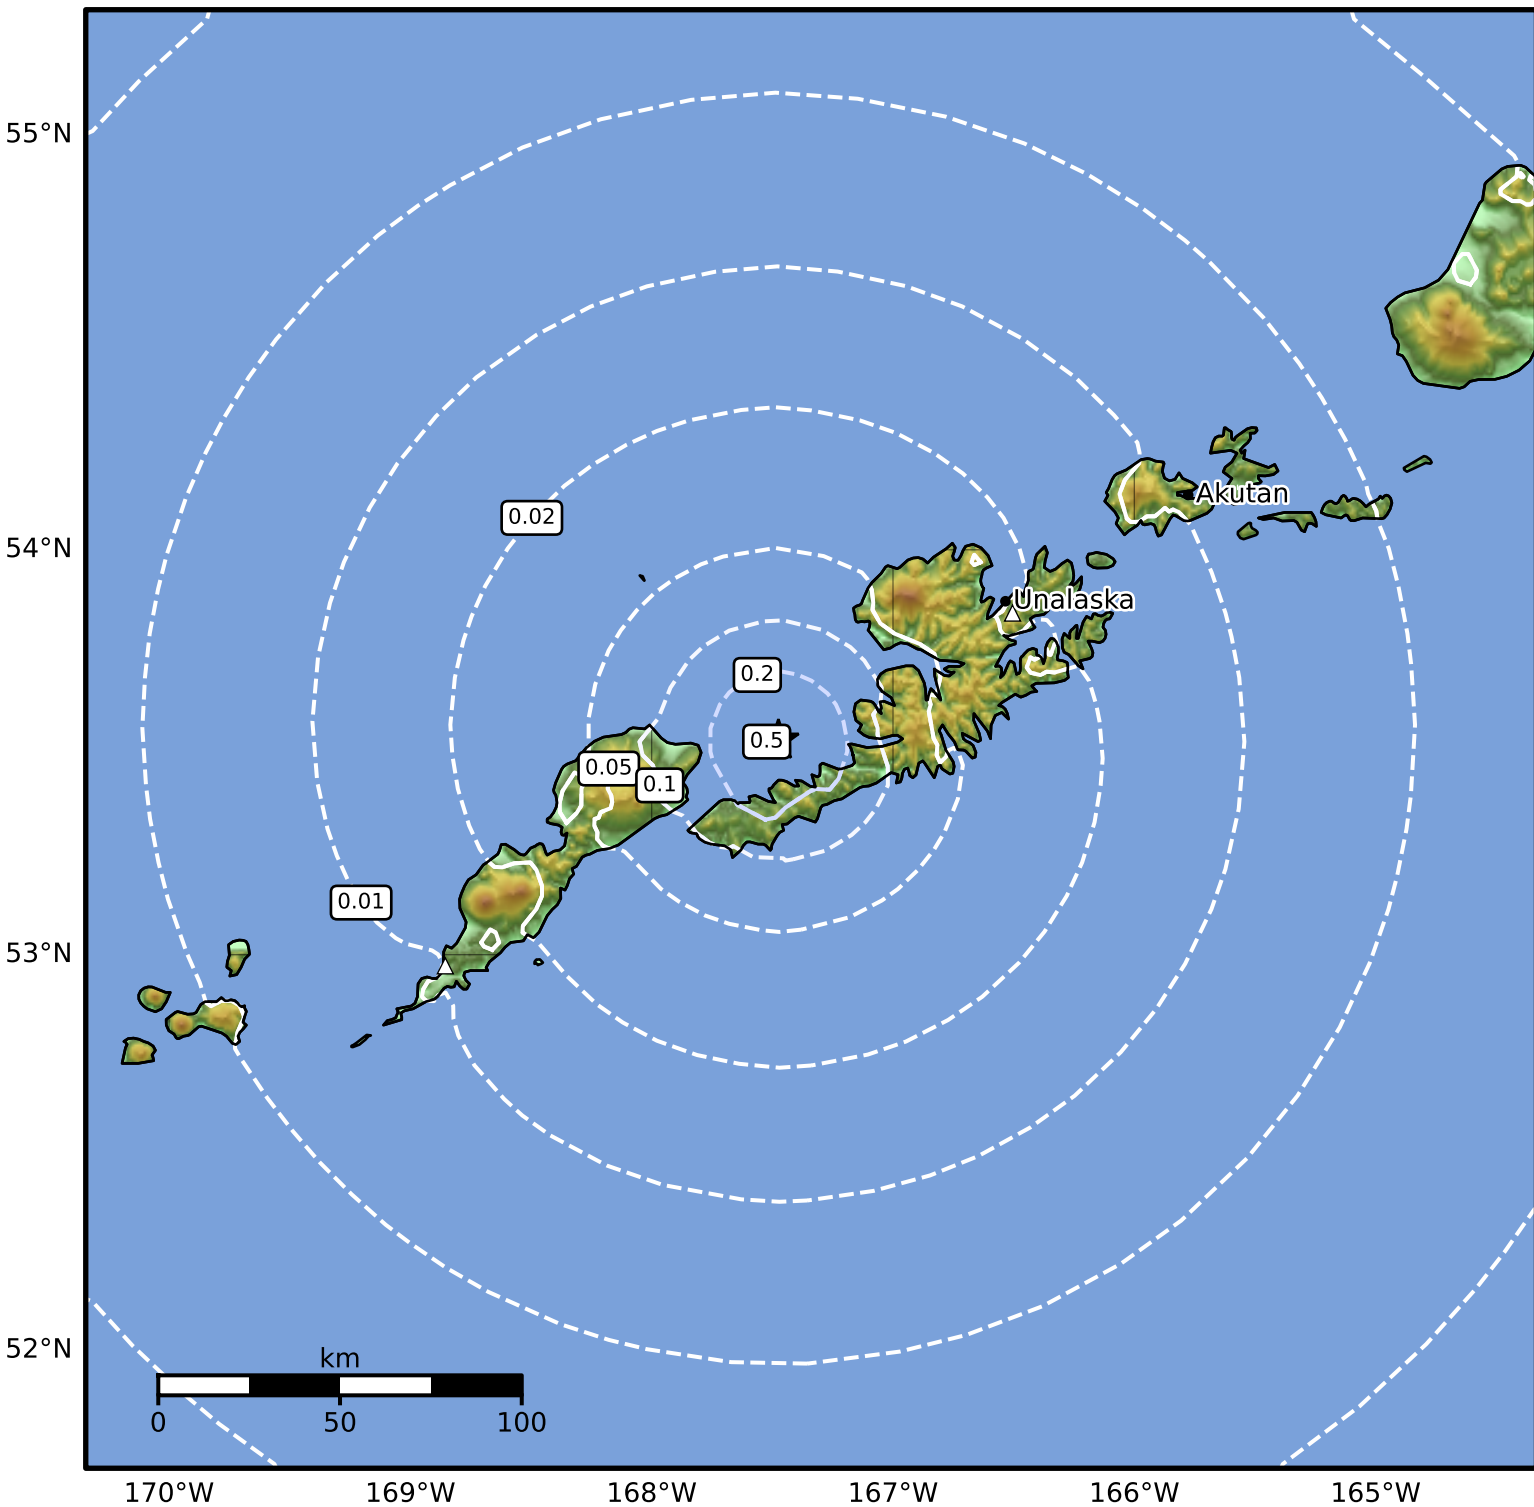

0.3 Second Peak Spectral Acceleration Map Alaska Earthquake Center
ShakeMap: 72 km (45 miles) WSW of Unalaska
Mar 25, 2025 11:54:13 UTC M3.5 N53.53 W167.47 Depth: 5.1km ID:ak0253v40ira

SA(0.3) (%g)	0.1	0.2	0.5	1	2	5	10	20	50	100	200
--------------	-----	-----	-----	---	---	---	----	----	----	-----	-----

Scale based on Worden et al. (2012)

Version 2: Processed 2025-03-25T16:05:25Z

△ Seismic Instrument ○ Reported Intensity

★ Epicenter