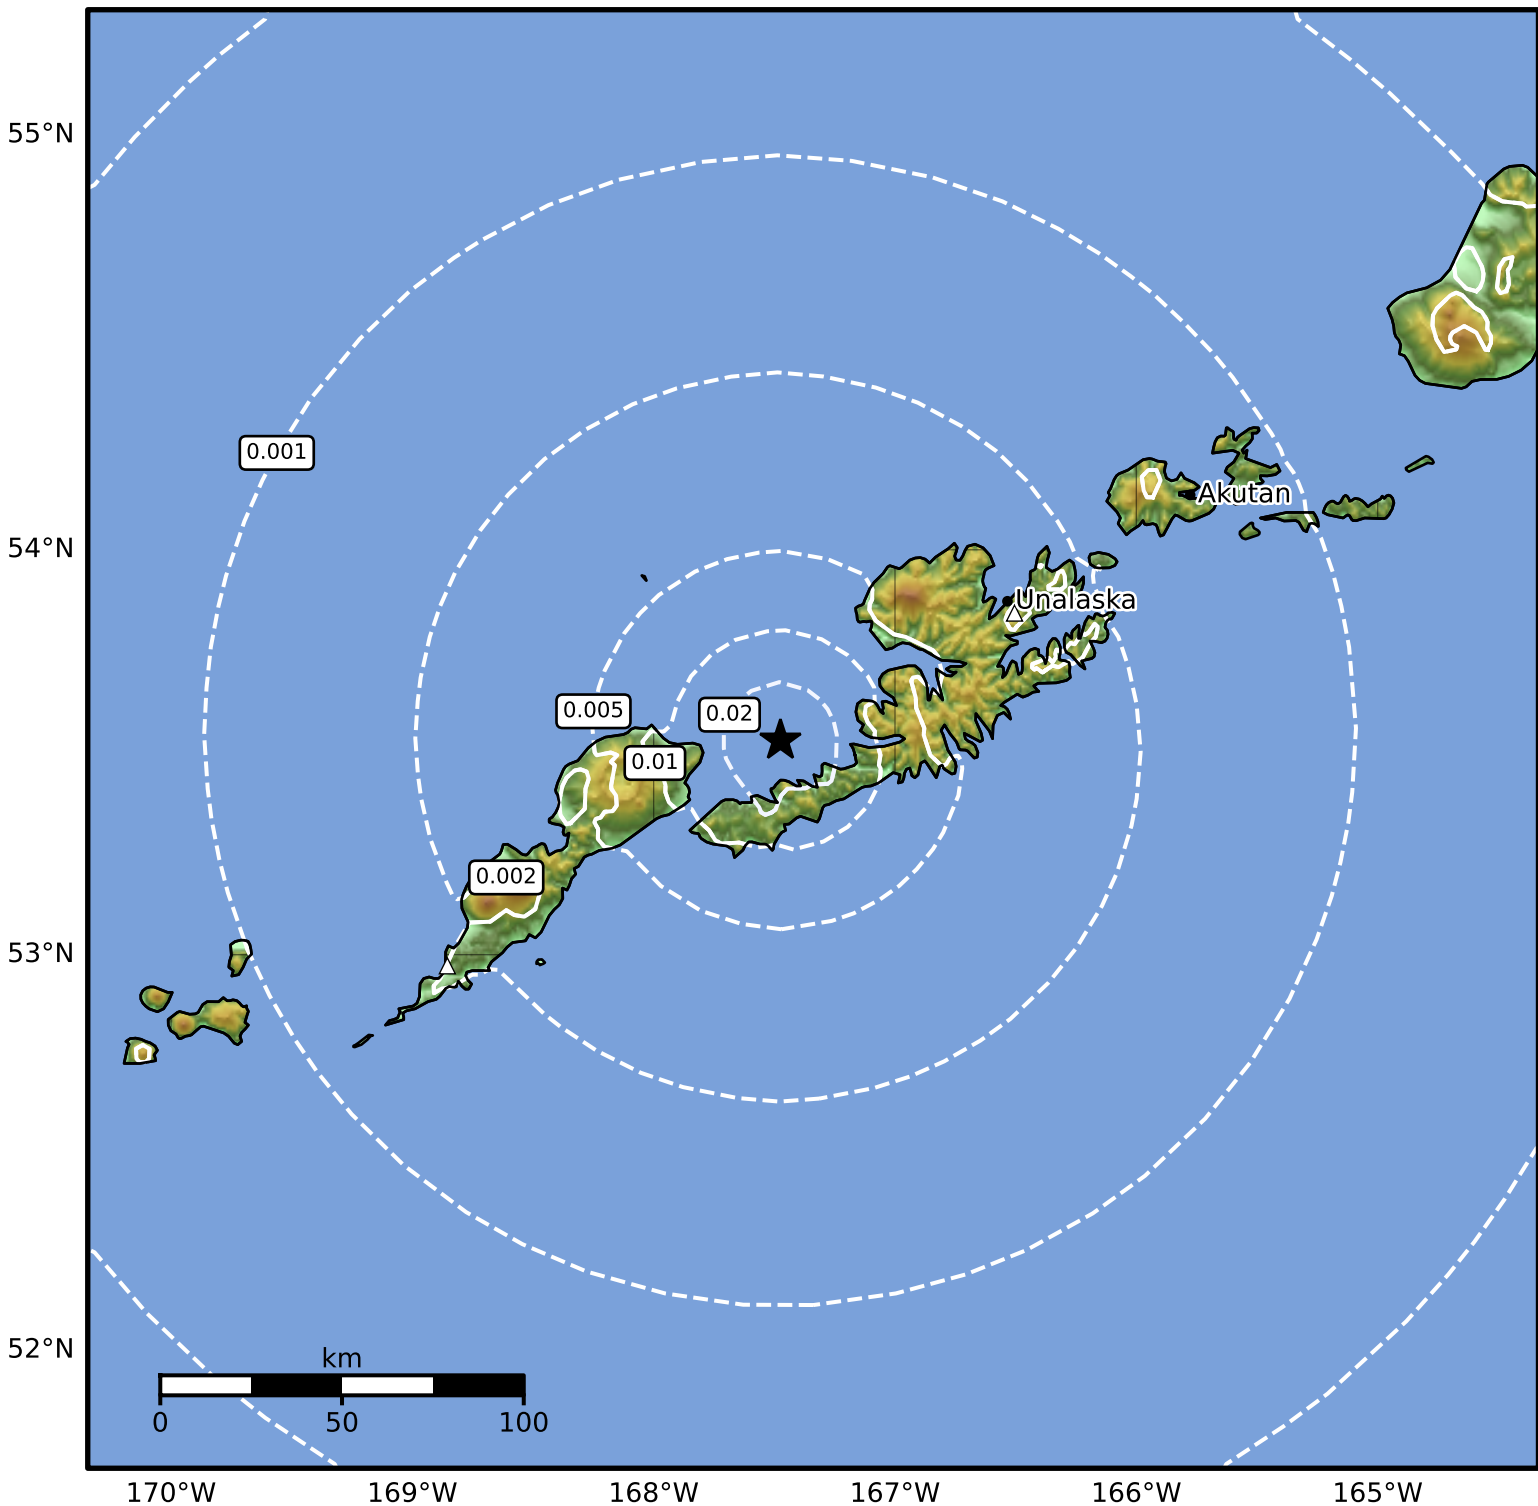

1.0 Second Peak Spectral Acceleration Map Alaska Earthquake Center  
ShakeMap: 72 km (45 miles) WSW of Unalaska  
Mar 25, 2025 11:54:13 UTC M3.5 N53.53 W167.47 Depth: 5.1km ID:ak0253v40ira

SA(1.0) (%g)	0.1	0.2	0.5	1	2	5	10	20	50	100	200
--------------	-----	-----	-----	---	---	---	----	----	----	-----	-----

Scale based on Worden et al. (2012)

Version 2: Processed 2025-03-25T16:05:25Z

△ Seismic Instrument ○ Reported Intensity

★ Epicenter