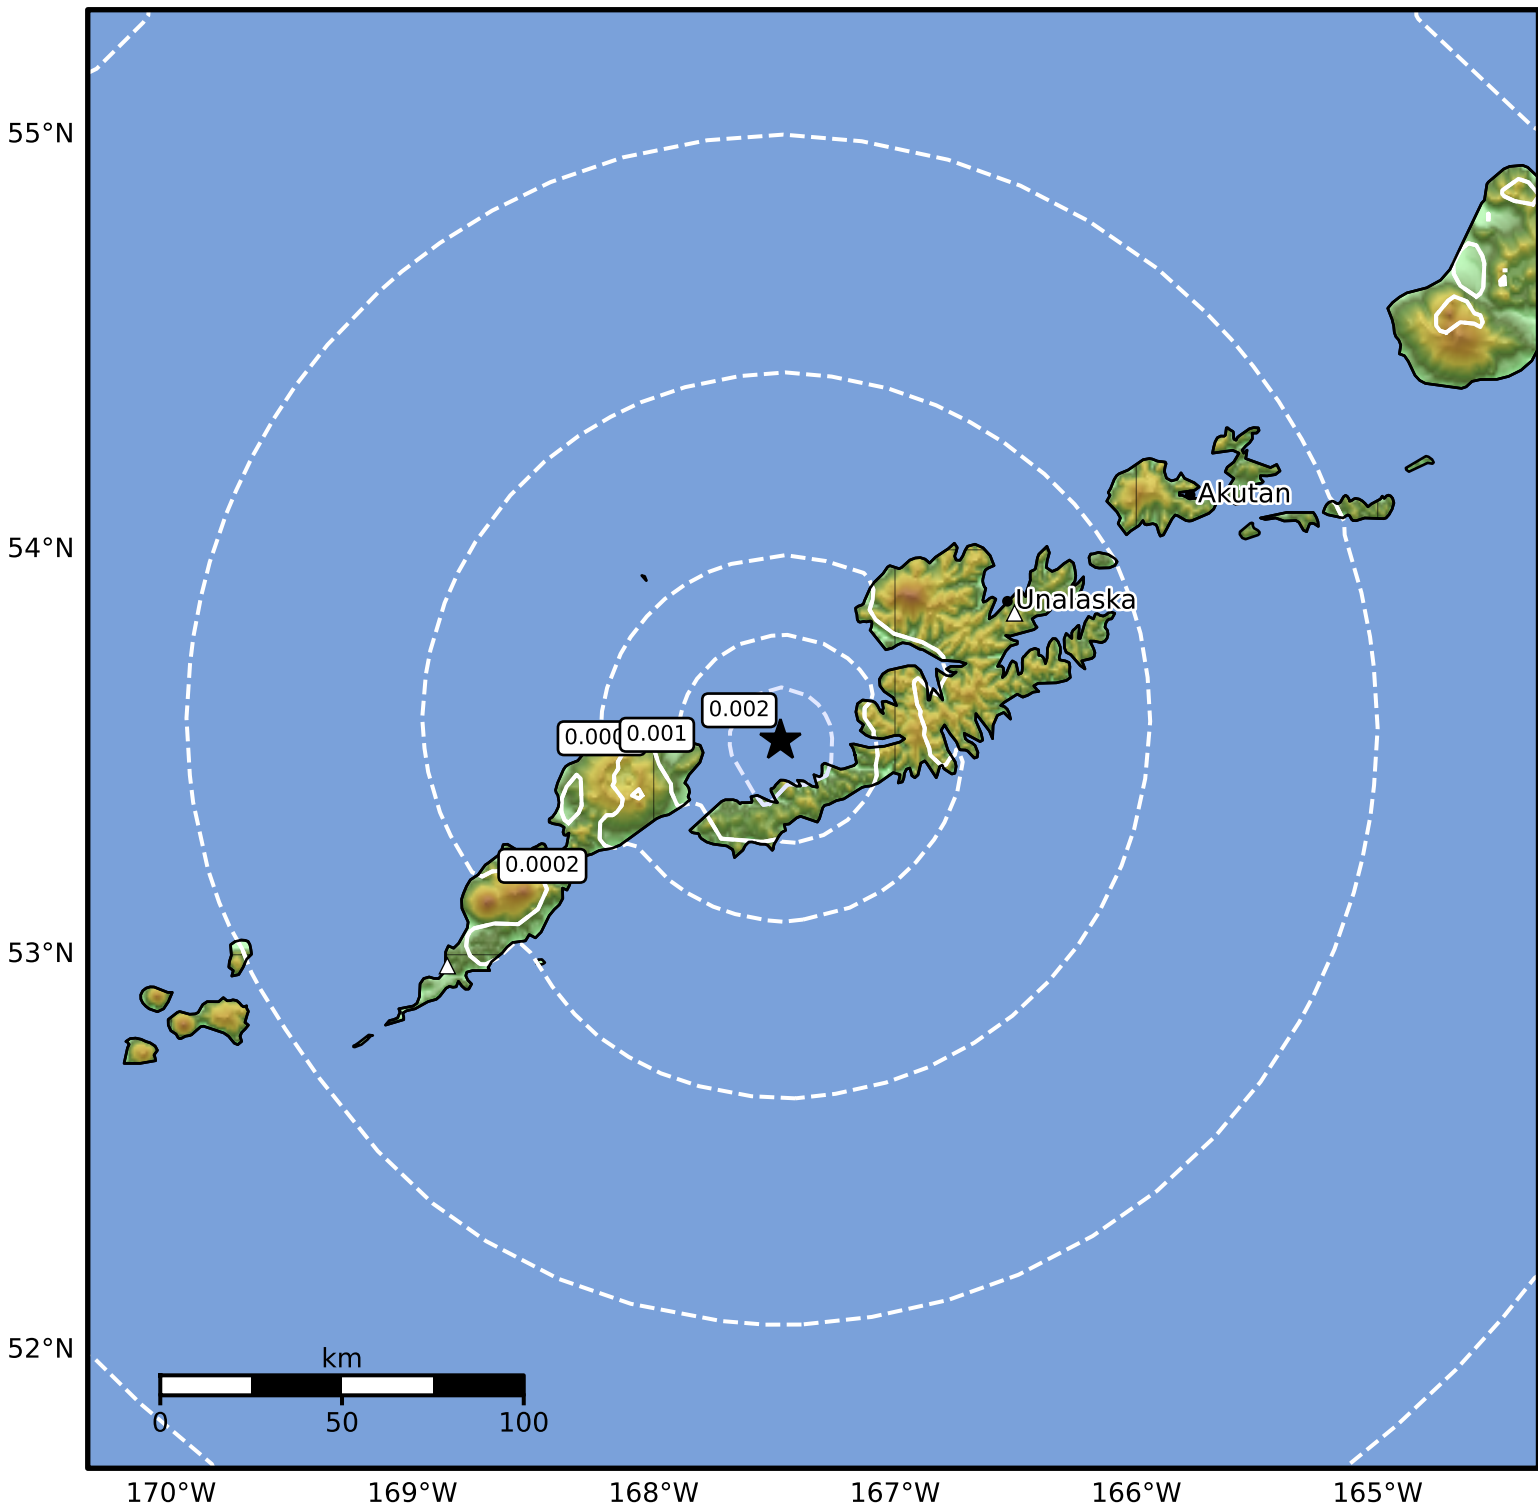

3.0 Second Peak Spectral Acceleration Map Alaska Earthquake Center
ShakeMap: 72 km (45 miles) WSW of Unalaska
Mar 25, 2025 11:54:13 UTC M3.5 N53.53 W167.47 Depth: 5.1km ID:ak0253v40ira

Scale based on Worden et al. (2012)

Version 2: Processed 2025-03-25T16:05:25Z

△ Seismic Instrument ○ Reported Intensity

★ Epicenter