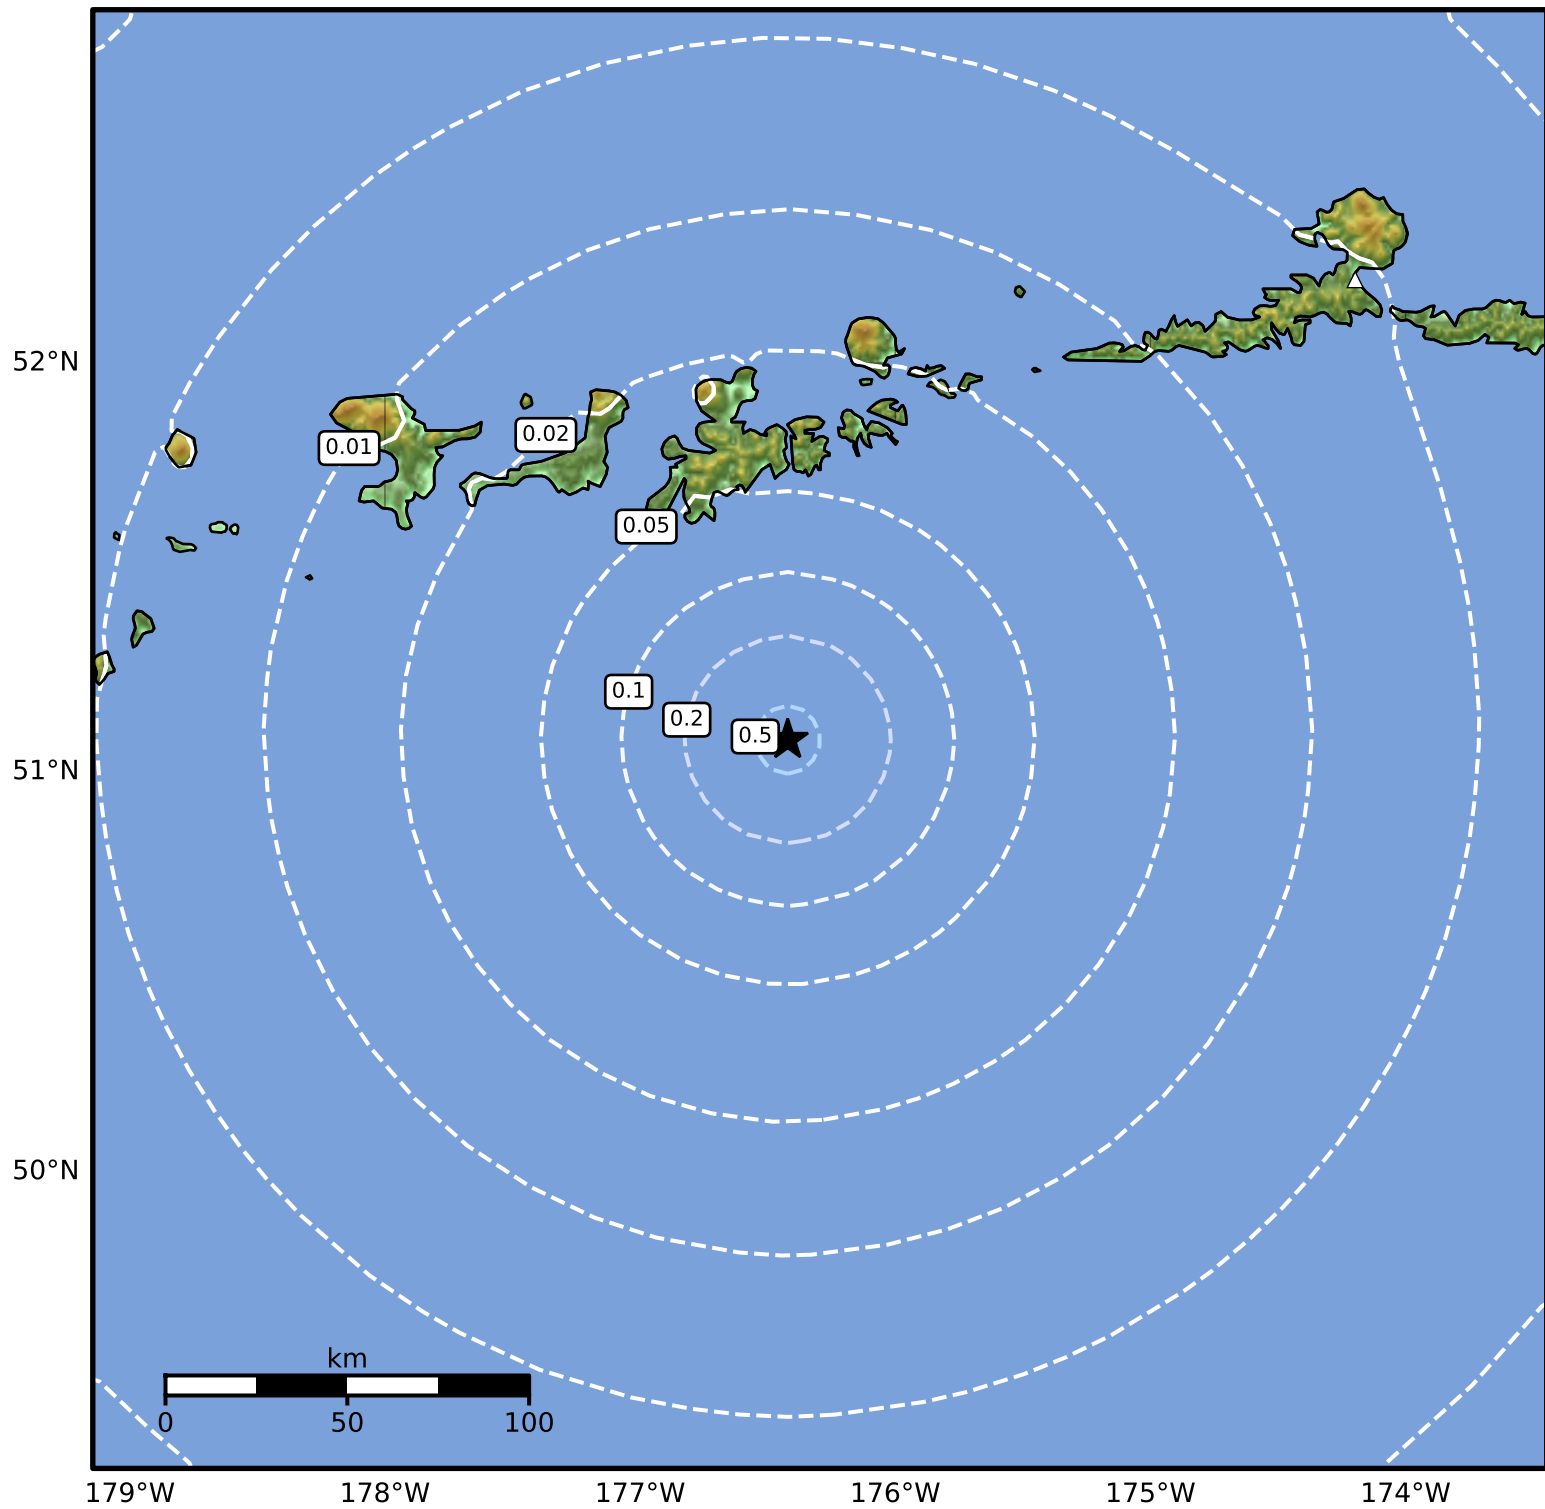

0.3 Second Peak Spectral Acceleration Map Alaska Earthquake Center  
 ShakeMap: 90 km (56 miles) S of Adak  
 Mar 25, 2025 18:00:37 UTC M3.6 N51.08 W176.42 Depth: 18.4km ID:ak0253v7v15n

SA(0.3) (%g)	0.1	0.2	0.5	1	2	5	10	20	50	100	200
--------------	-----	-----	-----	---	---	---	----	----	----	-----	-----

Scale based on Worden et al. (2012)

Version 2: Processed 2025-03-25T20:59:08Z

△ Seismic Instrument ○ Reported Intensity

★ Epicenter