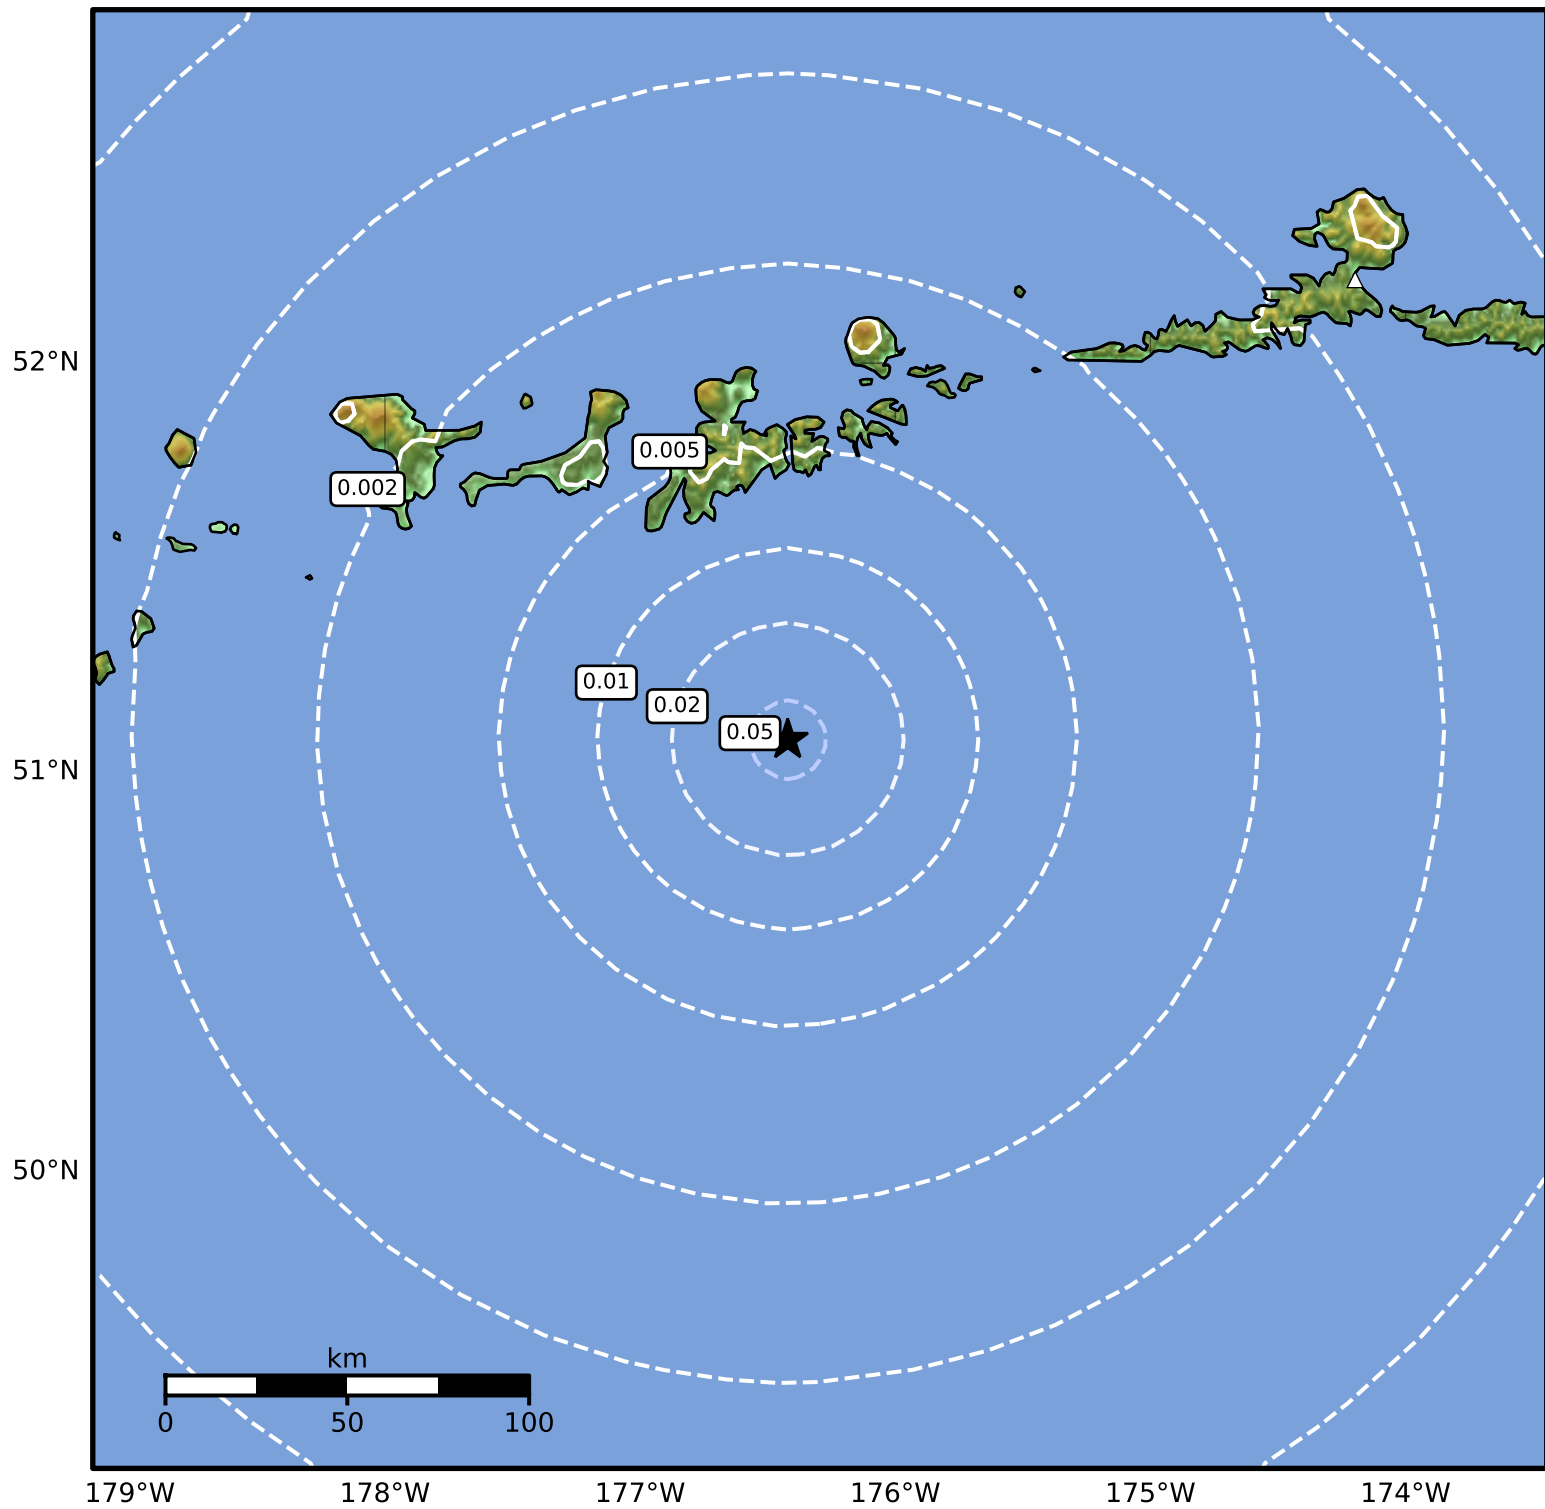

1.0 Second Peak Spectral Acceleration Map Alaska Earthquake Center
ShakeMap: 90 km (56 miles) S of Adak
Mar 25, 2025 18:00:37 UTC M3.6 N51.08 W176.42 Depth: 18.4km ID:ak0253v7v15n

SA(1.0) (%g)	0.1	0.2	0.5	1	2	5	10	20	50	100	200
--------------	-----	-----	-----	---	---	---	----	----	----	-----	-----

Scale based on Worden et al. (2012)

Version 2: Processed 2025-03-25T20:59:08Z

△ Seismic Instrument ○ Reported Intensity

★ Epicenter