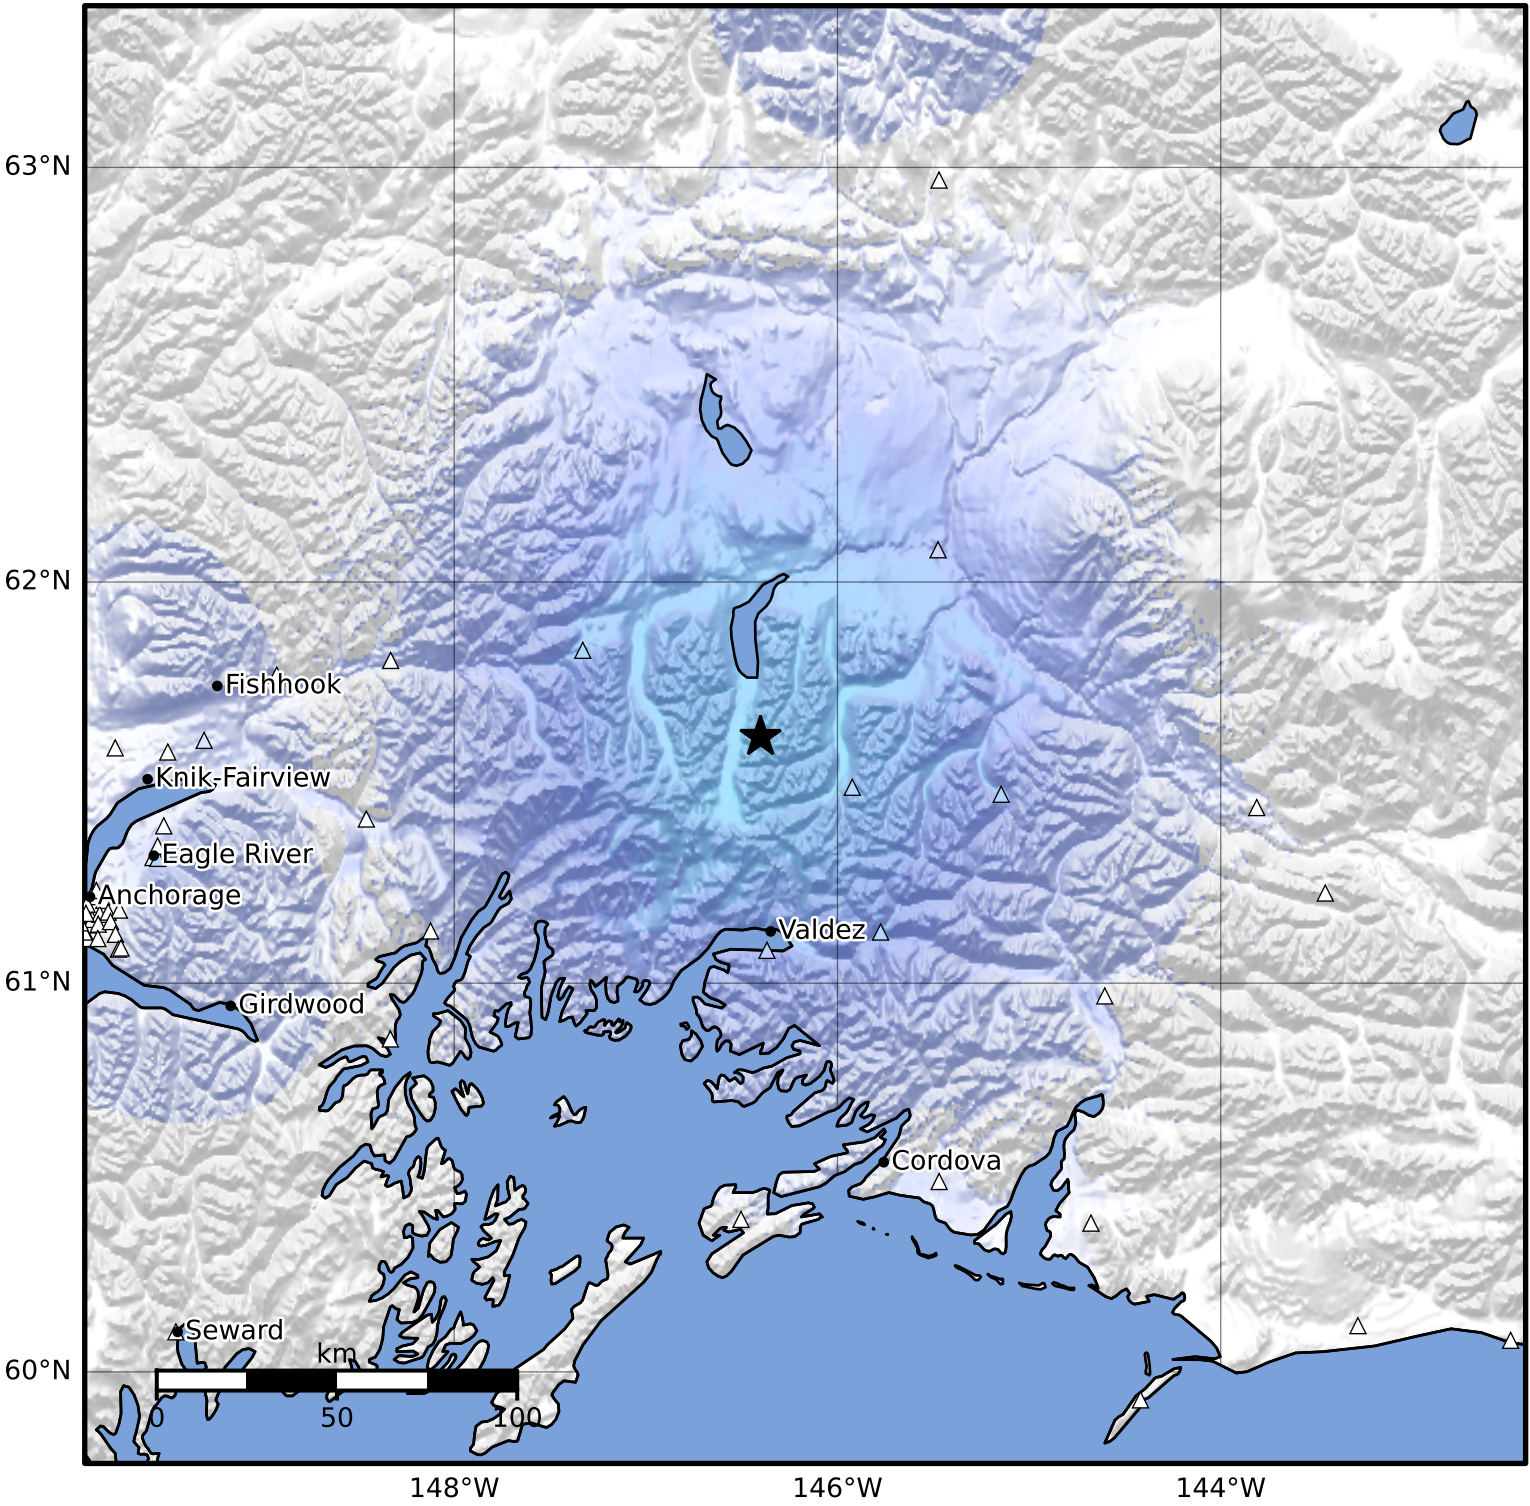

Macroseismic Intensity Map Alaska Earthquake Center  
 ShakeMap: 55 km (34 miles) N of Valdez  
 Mar 25, 2025 18:40:55 UTC M3.6 N61.62 W146.40 Depth: 24.5km ID:ak0253v83n8h

SHAKING	Not felt	Weak	Light	Moderate	Strong	Very strong	Severe	Violent	Extreme
DAMAGE	None	None	None	Very light	Light	Moderate	Moderate/heavy	Heavy	Very heavy
PGA(%g)	<0.0464	0.297	2.76	6.2	11.5	21.5	40.1	74.7	>139
PGV(cm/s)	<0.0215	0.135	1.41	4.65	9.64	20	41.4	85.8	>178
INTENSITY	<b>I</b>	<b>II-III</b>	<b>IV</b>	<b>V</b>	<b>VI</b>	<b>VII</b>	<b>VIII</b>	<b>IX</b>	<b>X+</b>

Scale based on Worden et al. (2012)

Version 2: Processed 2025-03-25T21:36:22Z

△ Seismic Instrument ○ Reported Intensity

★ Epicenter