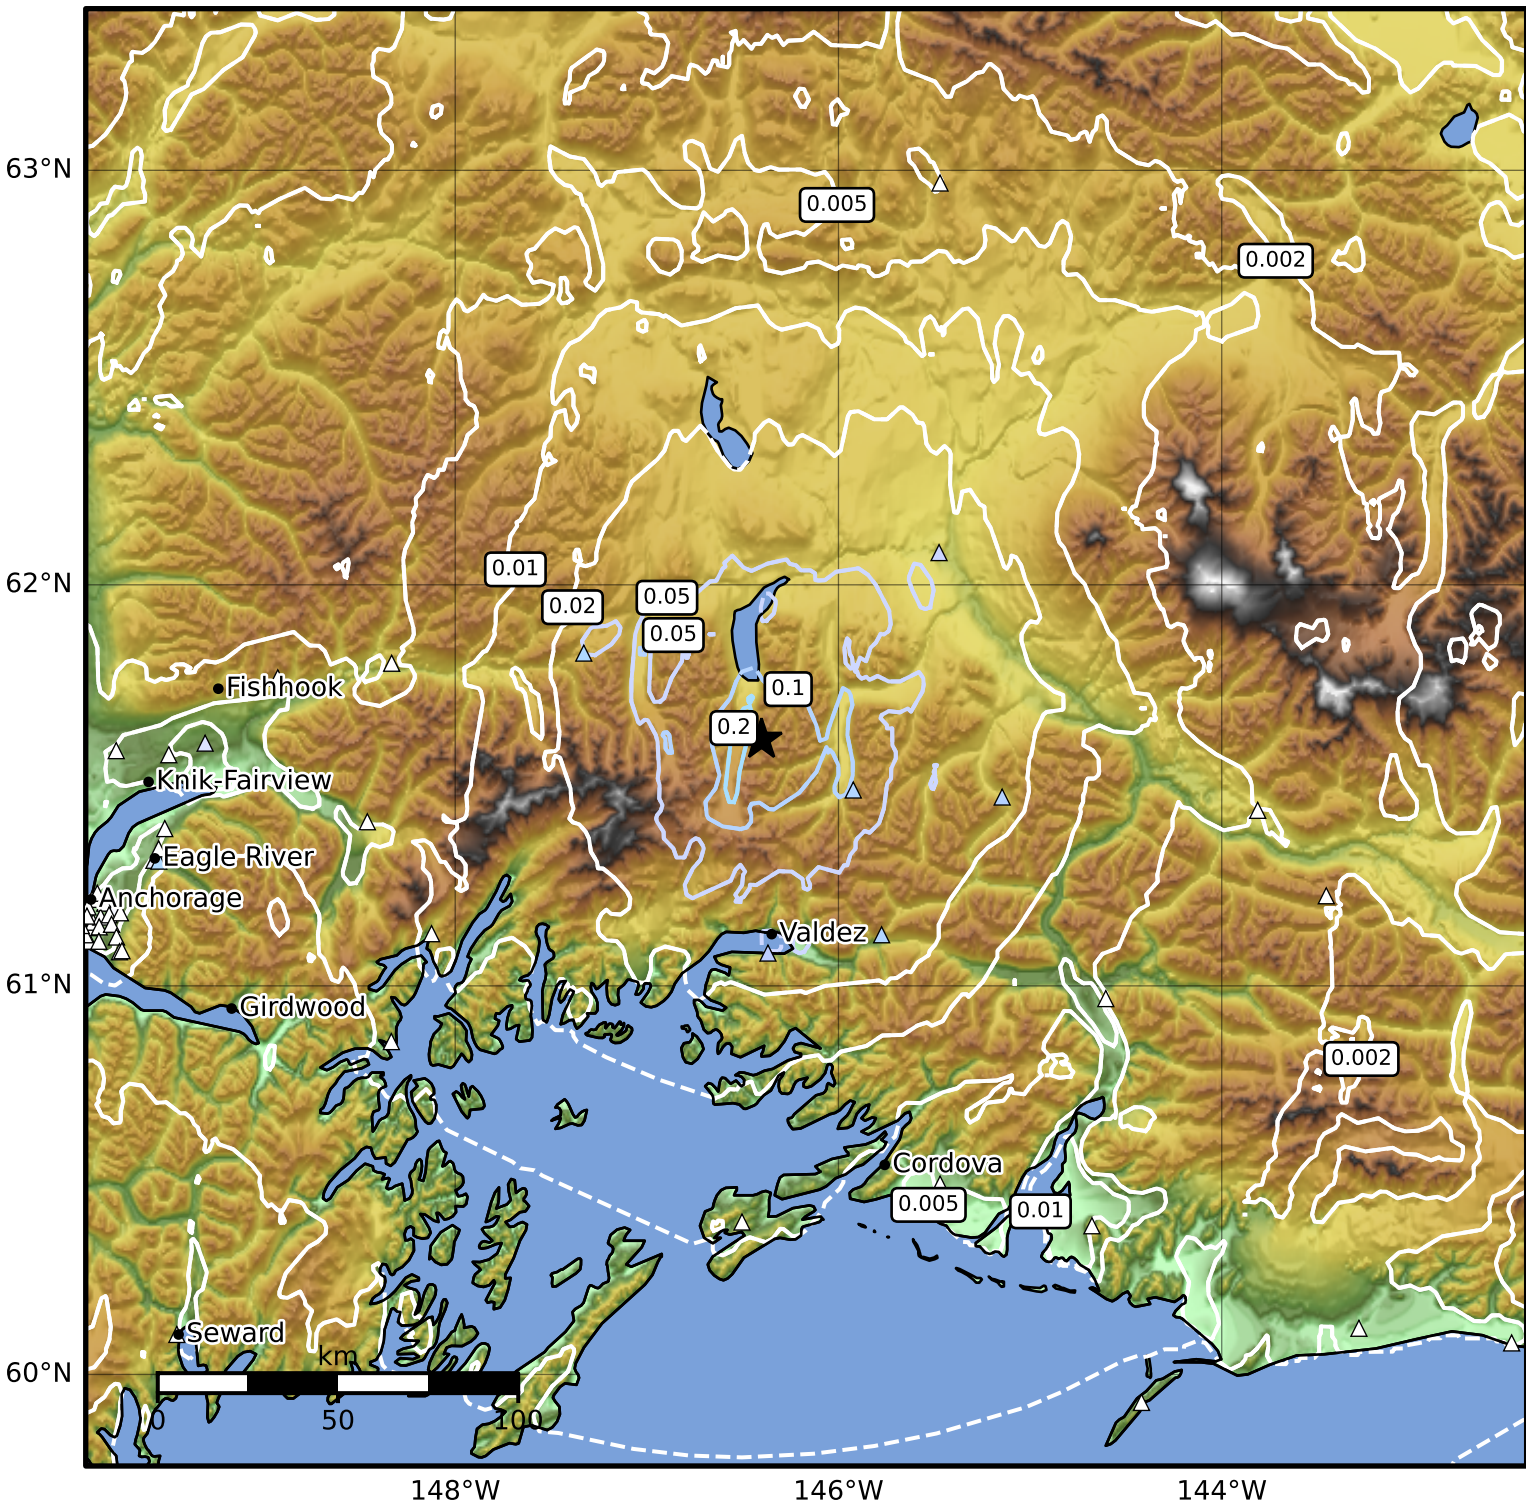

Peak Ground Velocity Map Alaska Earthquake Center
 ShakeMap: 55 km (34 miles) N of Valdez
 Mar 25, 2025 18:40:55 UTC M3.6 N61.62 W146.40 Depth: 24.5km ID:ak0253v83n8h

PGV (cm/s)	0.1	0.2	0.5	1	2	5	10	20	50	100	200
------------	-----	-----	-----	---	---	---	----	----	----	-----	-----

Scale based on Worden et al. (2012)

Version 2: Processed 2025-03-25T21:36:22Z

△ Seismic Instrument ○ Reported Intensity

★ Epicenter