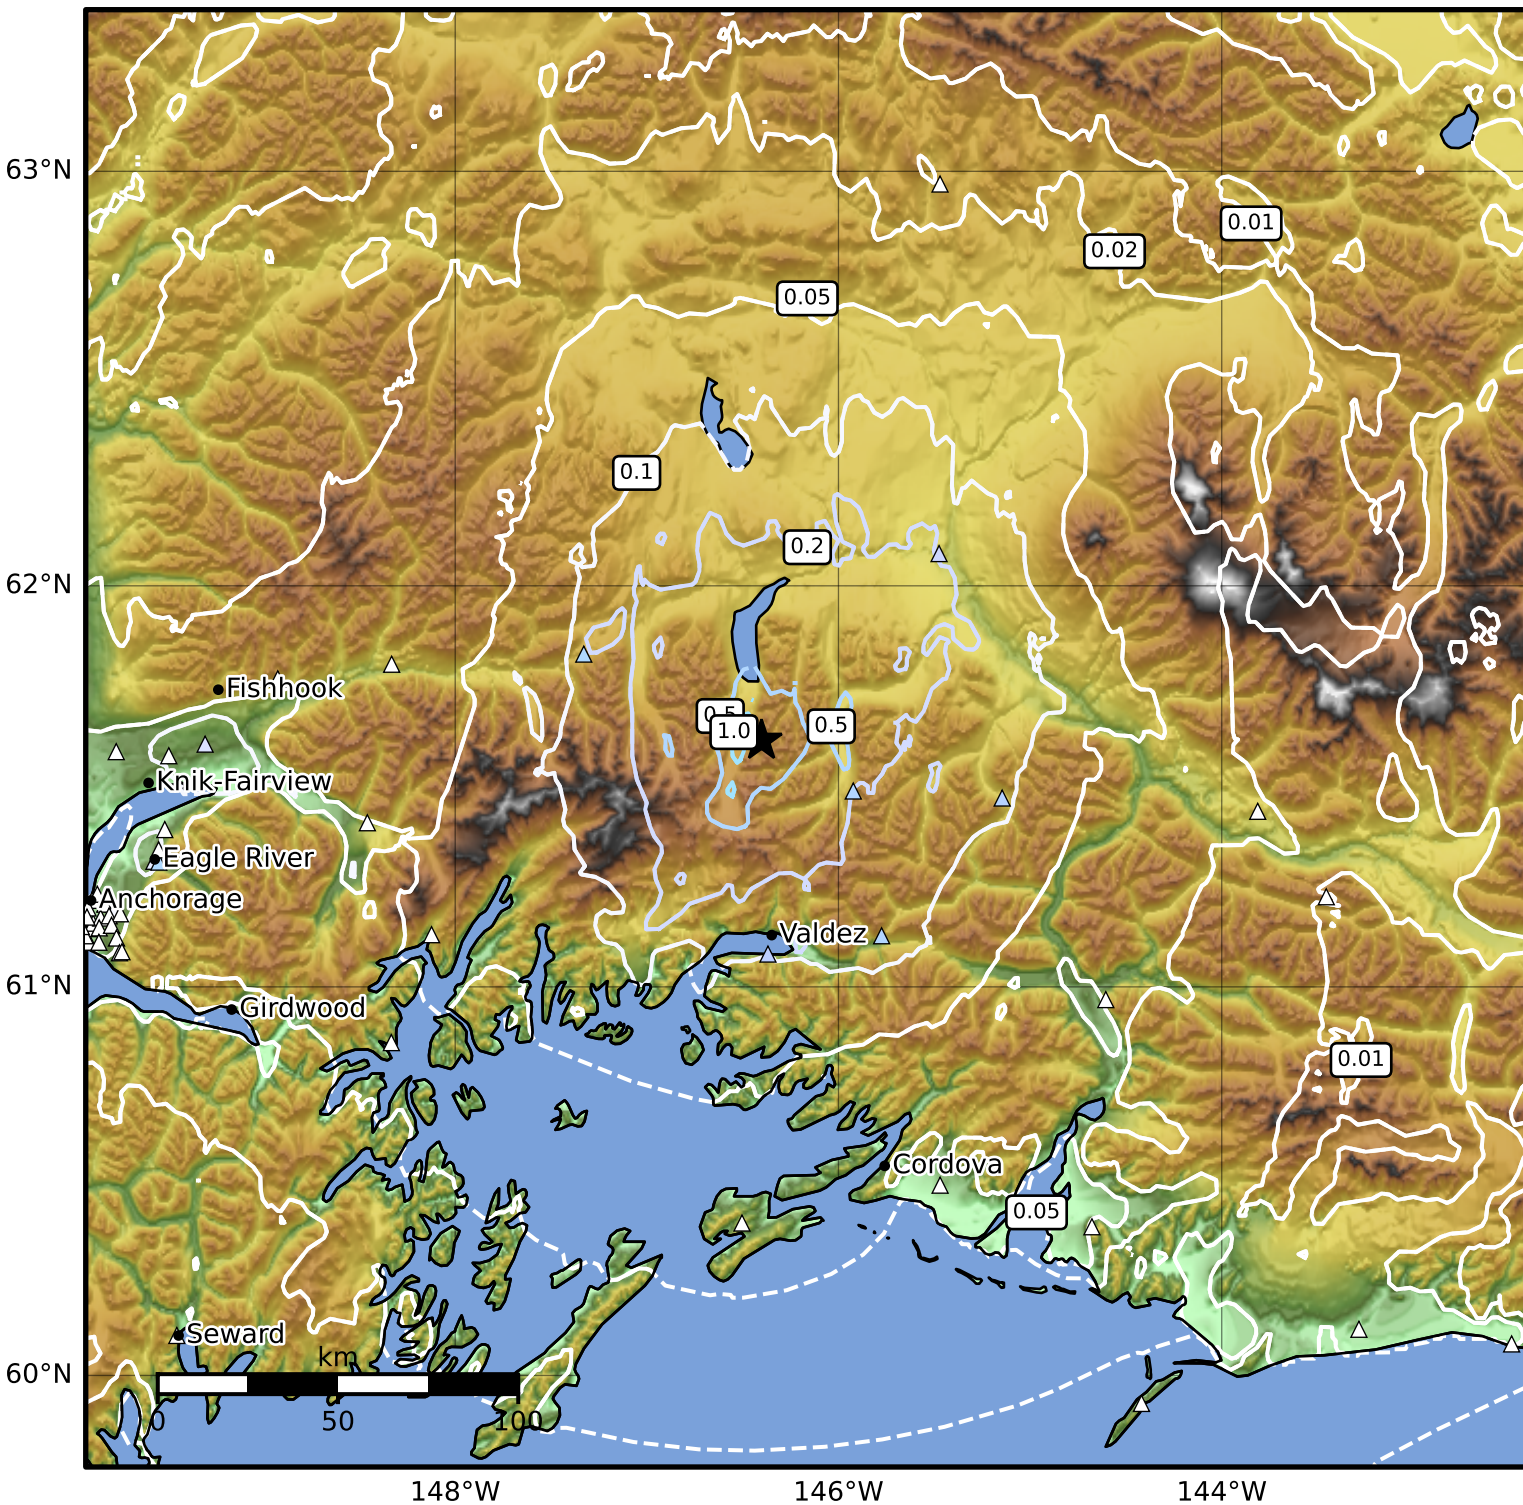

0.3 Second Peak Spectral Acceleration Map Alaska Earthquake Center
 ShakeMap: 55 km (34 miles) N of Valdez
 Mar 25, 2025 18:40:55 UTC M3.6 N61.62 W146.40 Depth: 24.5km ID:ak0253v83n8h

SA(0.3) (%g)	0.1	0.2	0.5	1	2	5	10	20	50	100	200
--------------	-----	-----	-----	---	---	---	----	----	----	-----	-----

Scale based on Worden et al. (2012)

Version 2: Processed 2025-03-25T21:36:22Z

△ Seismic Instrument ○ Reported Intensity

★ Epicenter