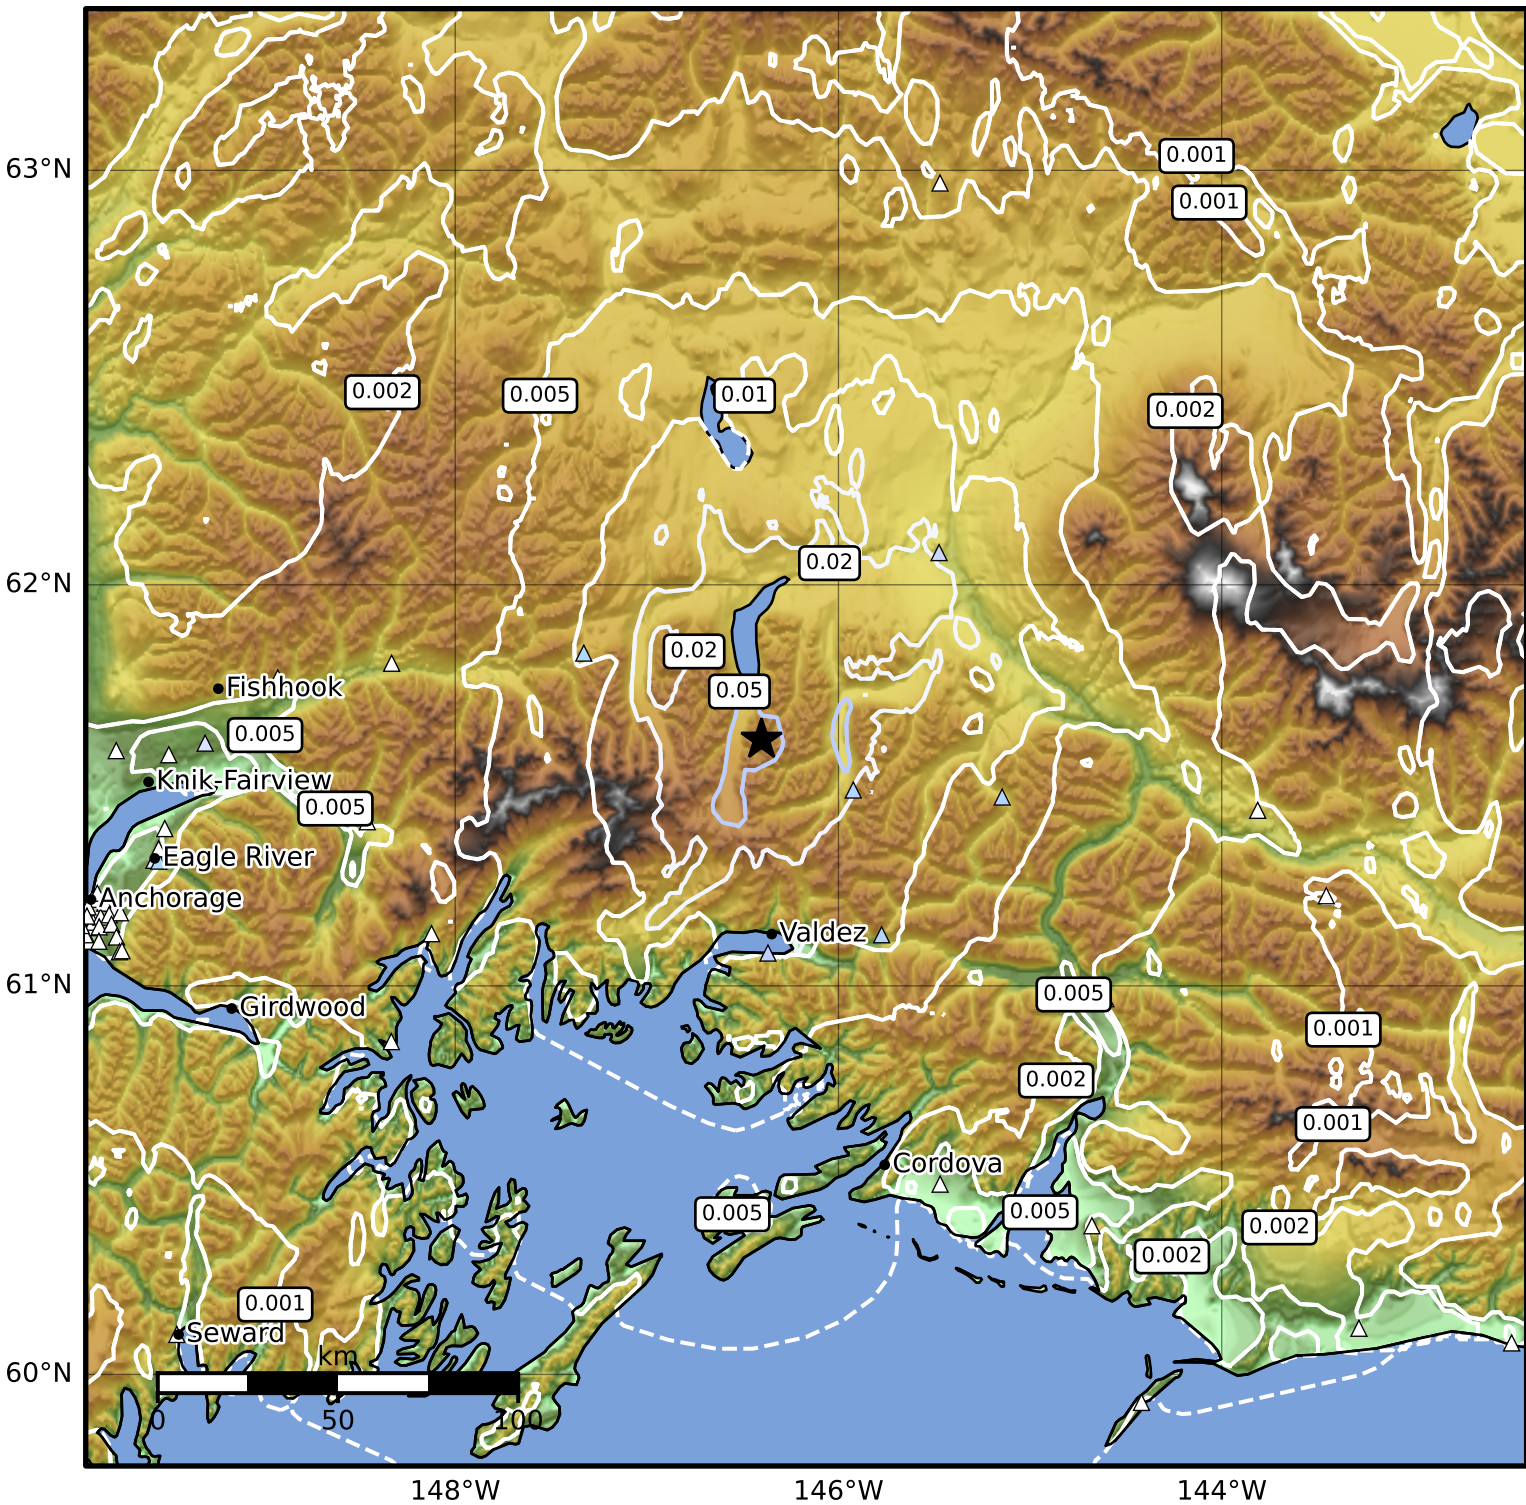

1.0 Second Peak Spectral Acceleration Map Alaska Earthquake Center
 ShakeMap: 55 km (34 miles) N of Valdez
 Mar 25, 2025 18:40:55 UTC M3.6 N61.62 W146.40 Depth: 24.5km ID:ak0253v83n8h

SA(1.0) (%g)	0.1	0.2	0.5	1	2	5	10	20	50	100	200
--------------	-----	-----	-----	---	---	---	----	----	----	-----	-----

Scale based on Worden et al. (2012)

Version 2: Processed 2025-03-25T21:36:22Z

△ Seismic Instrument ○ Reported Intensity

★ Epicenter