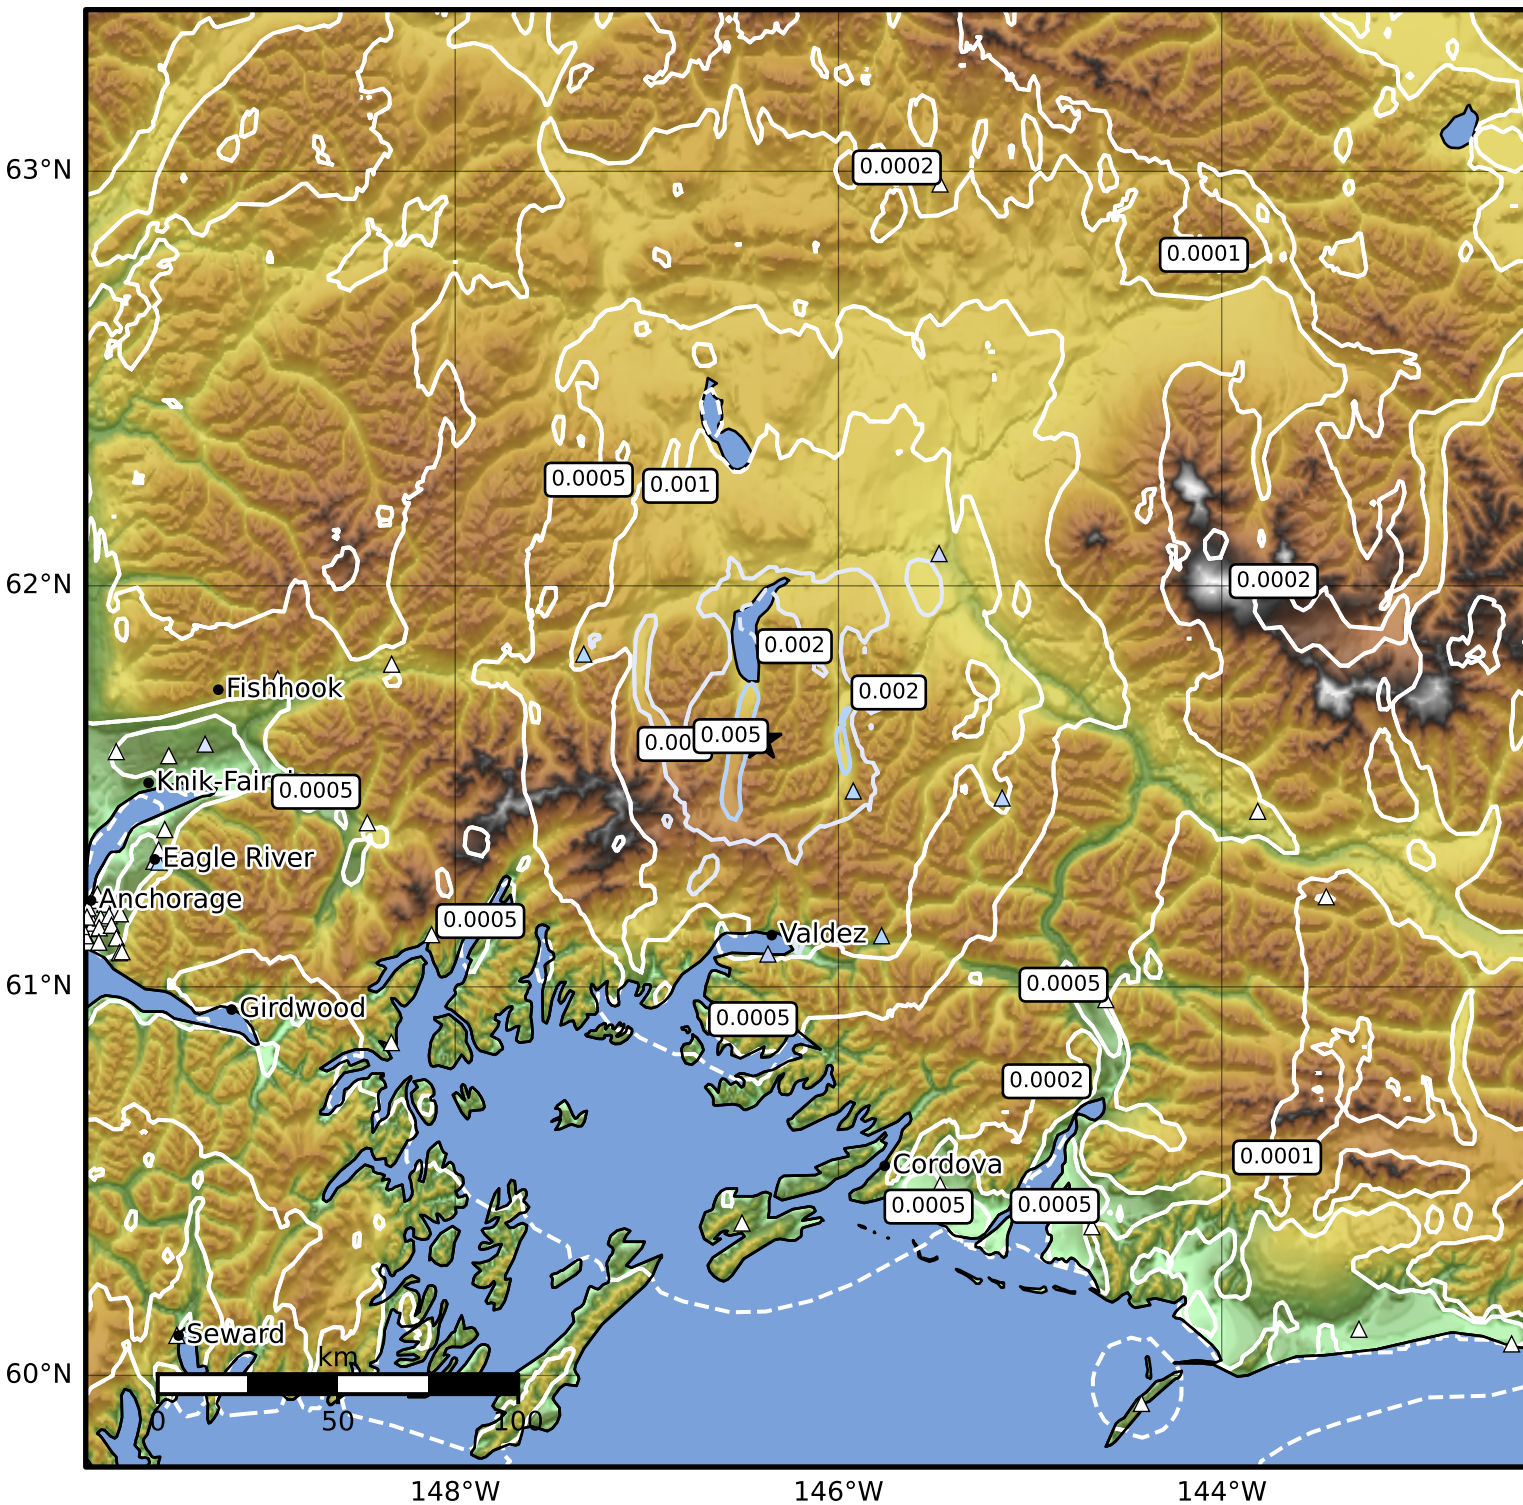

3.0 Second Peak Spectral Acceleration Map Alaska Earthquake Center
 ShakeMap: 55 km (34 miles) N of Valdez
 Mar 25, 2025 18:40:55 UTC M3.6 N61.62 W146.40 Depth: 24.5km ID:ak0253v83n8h

Scale based on Worden et al. (2012)

Version 2: Processed 2025-03-25T21:36:22Z

△ Seismic Instrument ○ Reported Intensity

★ Epicenter