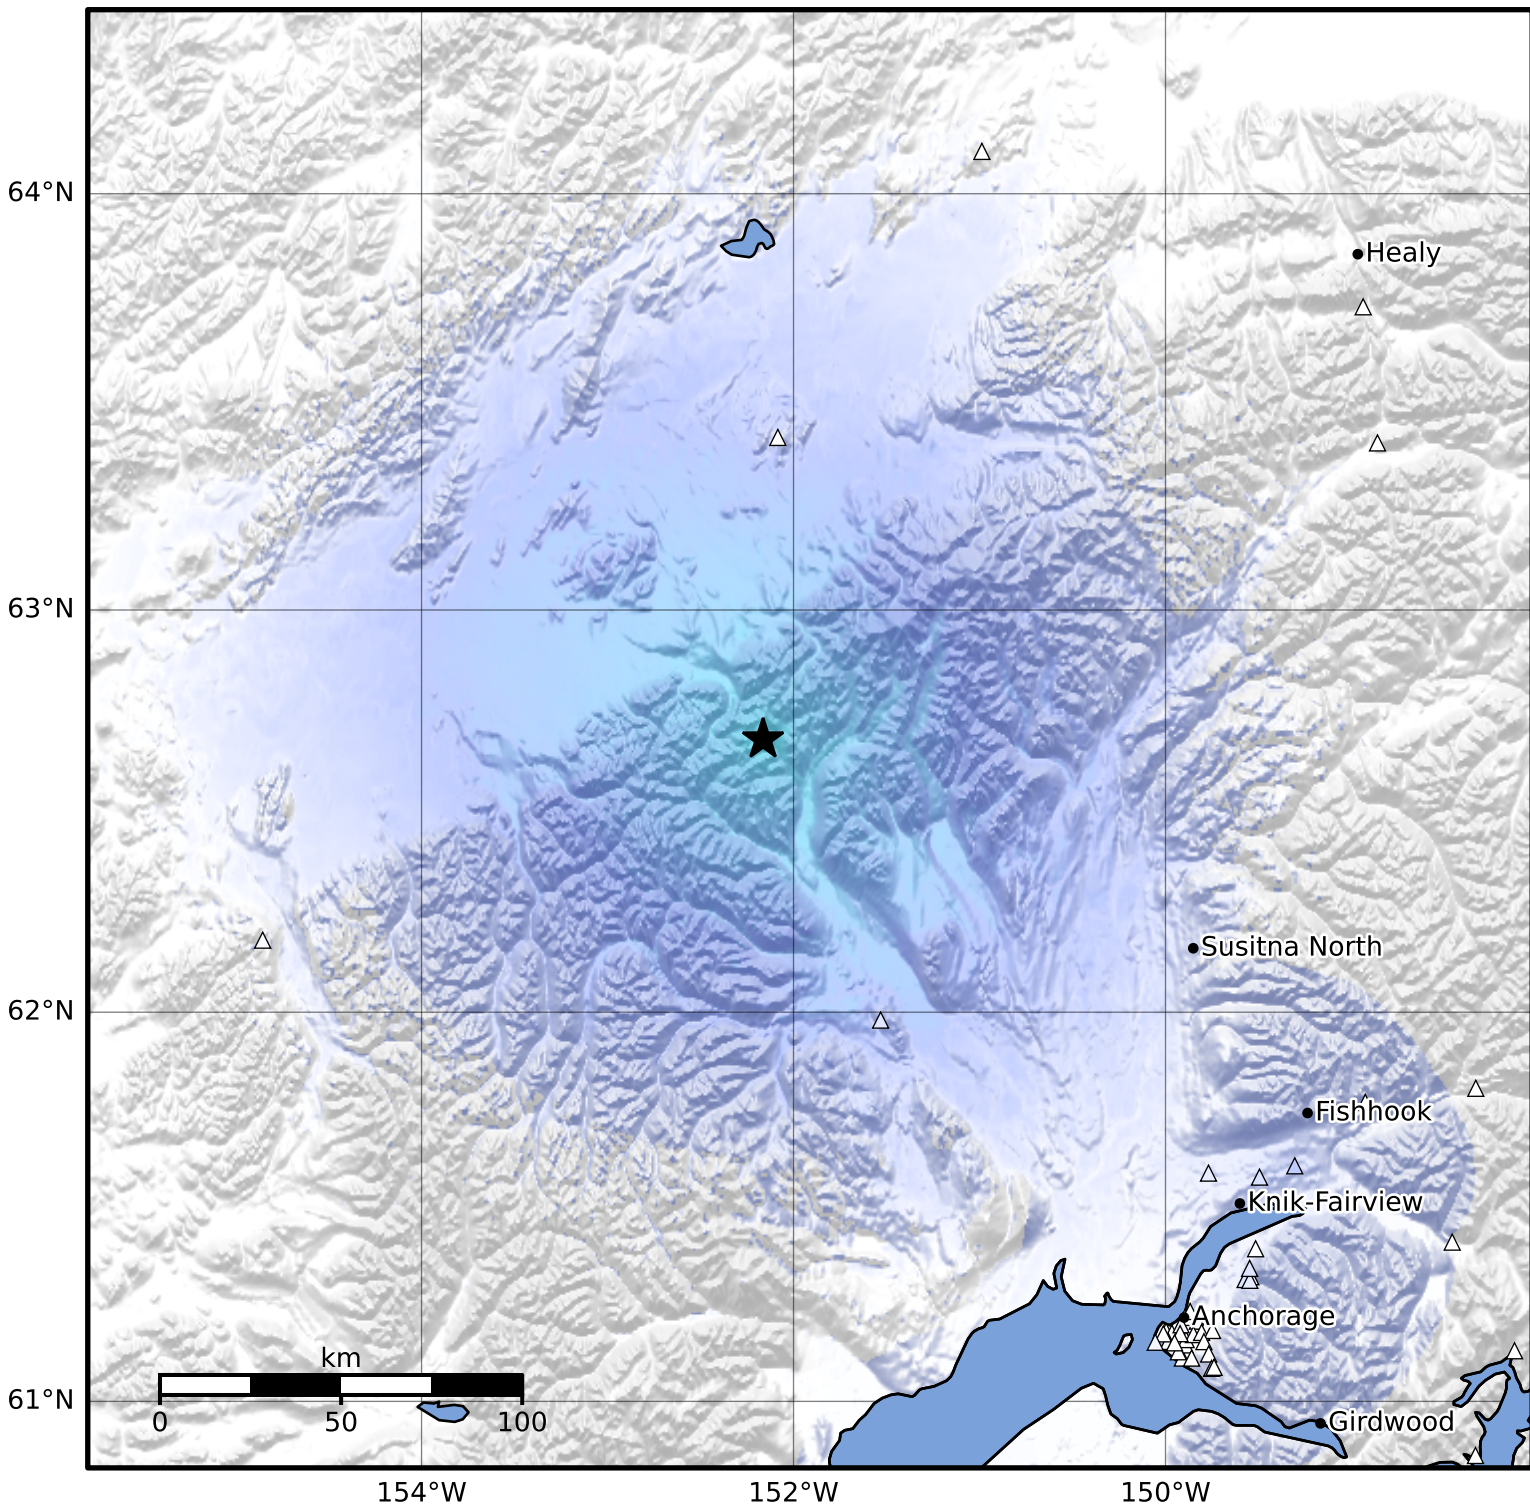

Macroseismic Intensity Map Alaska Earthquake Center
 ShakeMap: 96 km (60 miles) NNW of Skwentna
 Mar 25, 2025 20:31:36 UTC M4.1 N62.68 W152.16 Depth: 3.1km ID:ak0253v98jlf

SHAKING	Not felt	Weak	Light	Moderate	Strong	Very strong	Severe	Violent	Extreme
DAMAGE	None	None	None	Very light	Light	Moderate	Moderate/heavy	Heavy	Very heavy
PGA(%g)	<0.0464	0.297	2.76	6.2	11.5	21.5	40.1	74.7	>139
PGV(cm/s)	<0.0215	0.135	1.41	4.65	9.64	20	41.4	85.8	>178
INTENSITY	I	II-III	IV	V	VI	VII	VIII	IX	X+

Scale based on Worden et al. (2012)

Version 2: Processed 2025-03-25T20:54:06Z

△ Seismic Instrument ○ Reported Intensity

★ Epicenter