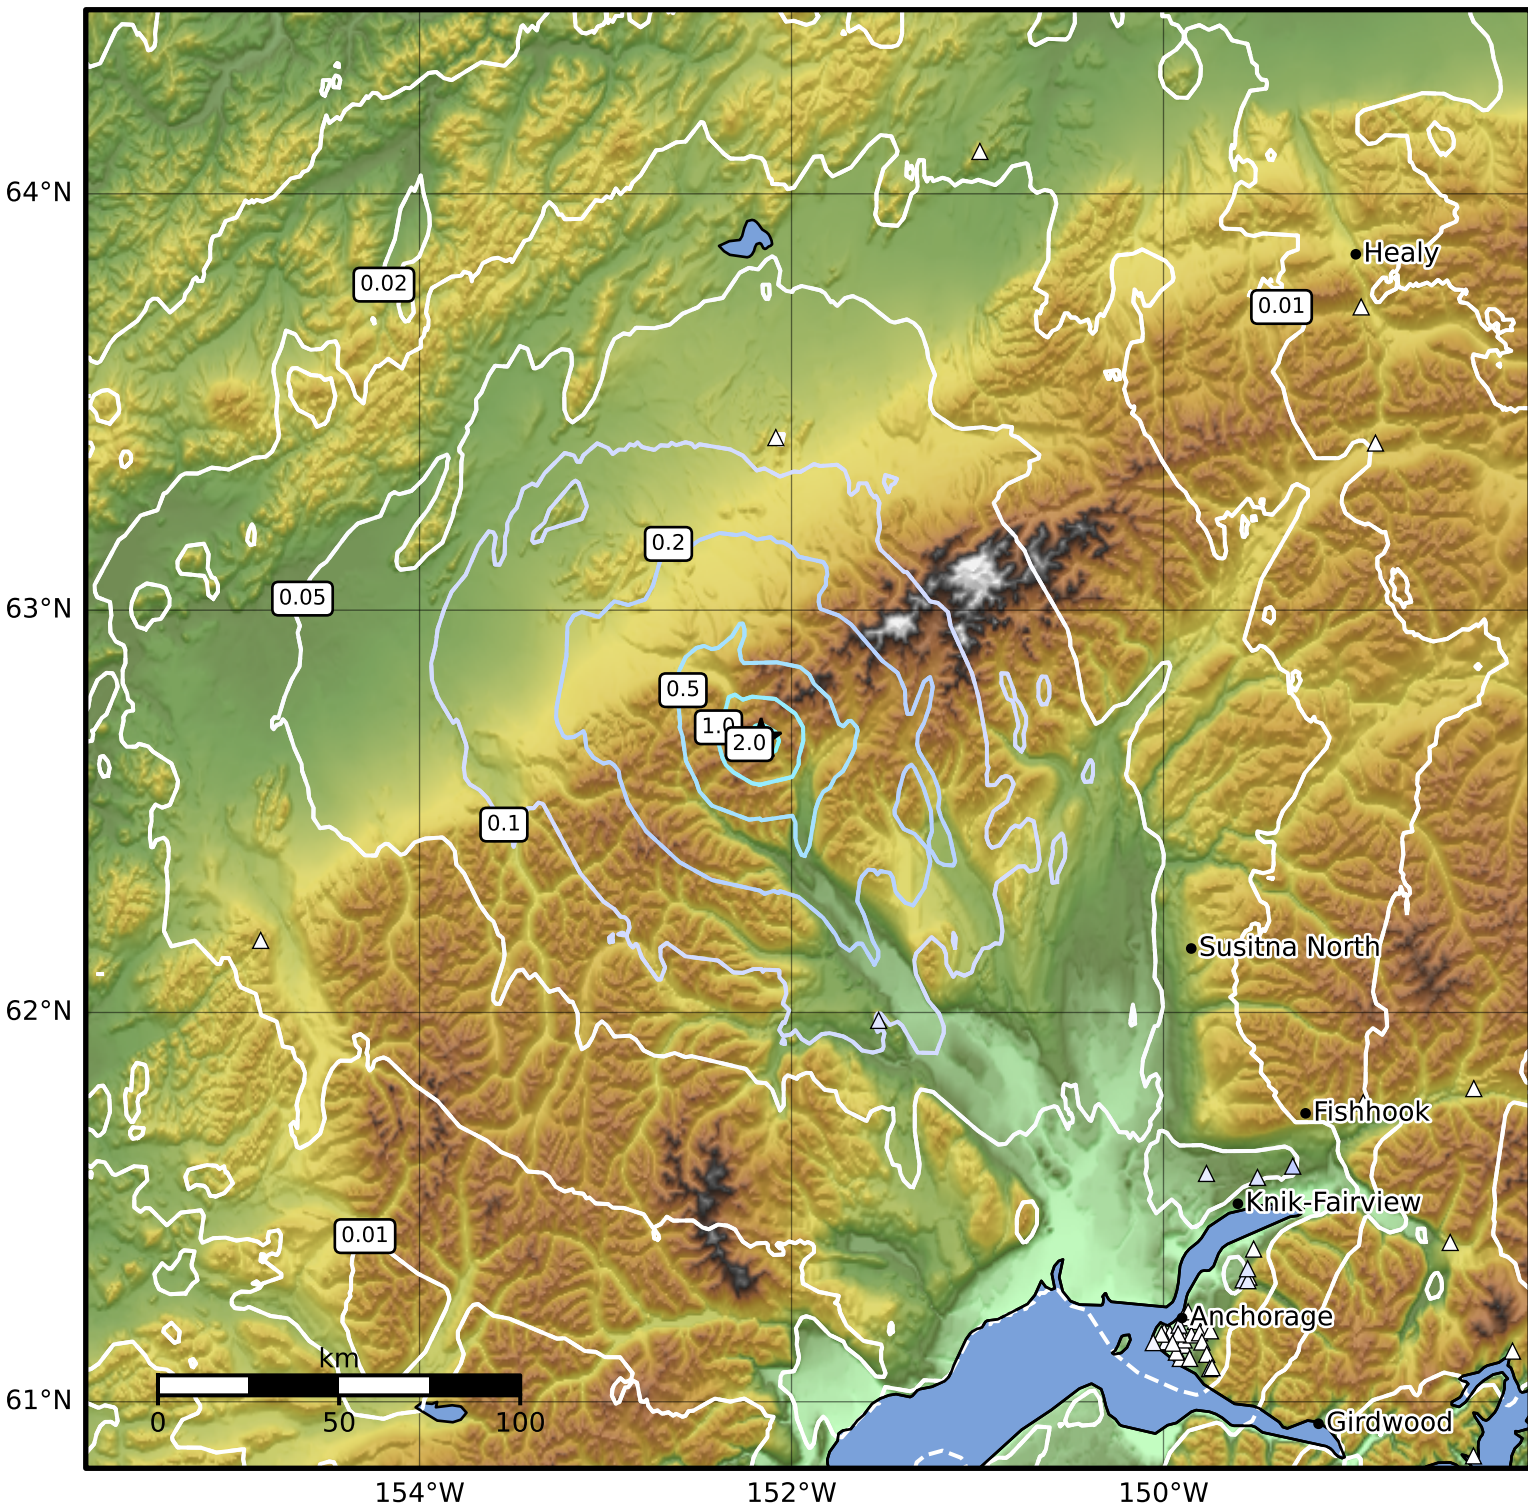

Peak Ground Acceleration Map Alaska Earthquake Center
 ShakeMap: 96 km (60 miles) NNW of Skwentna
 Mar 25, 2025 20:31:36 UTC M4.1 N62.68 W152.16 Depth: 3.1km ID:ak0253v98jlf

PGA (%g)	0.1	0.2	0.5	1	2	5	10	20	50	100	200
----------	-----	-----	-----	---	---	---	----	----	----	-----	-----

Scale based on Worden et al. (2012)

Version 2: Processed 2025-03-25T20:54:06Z

△ Seismic Instrument ○ Reported Intensity

★ Epicenter